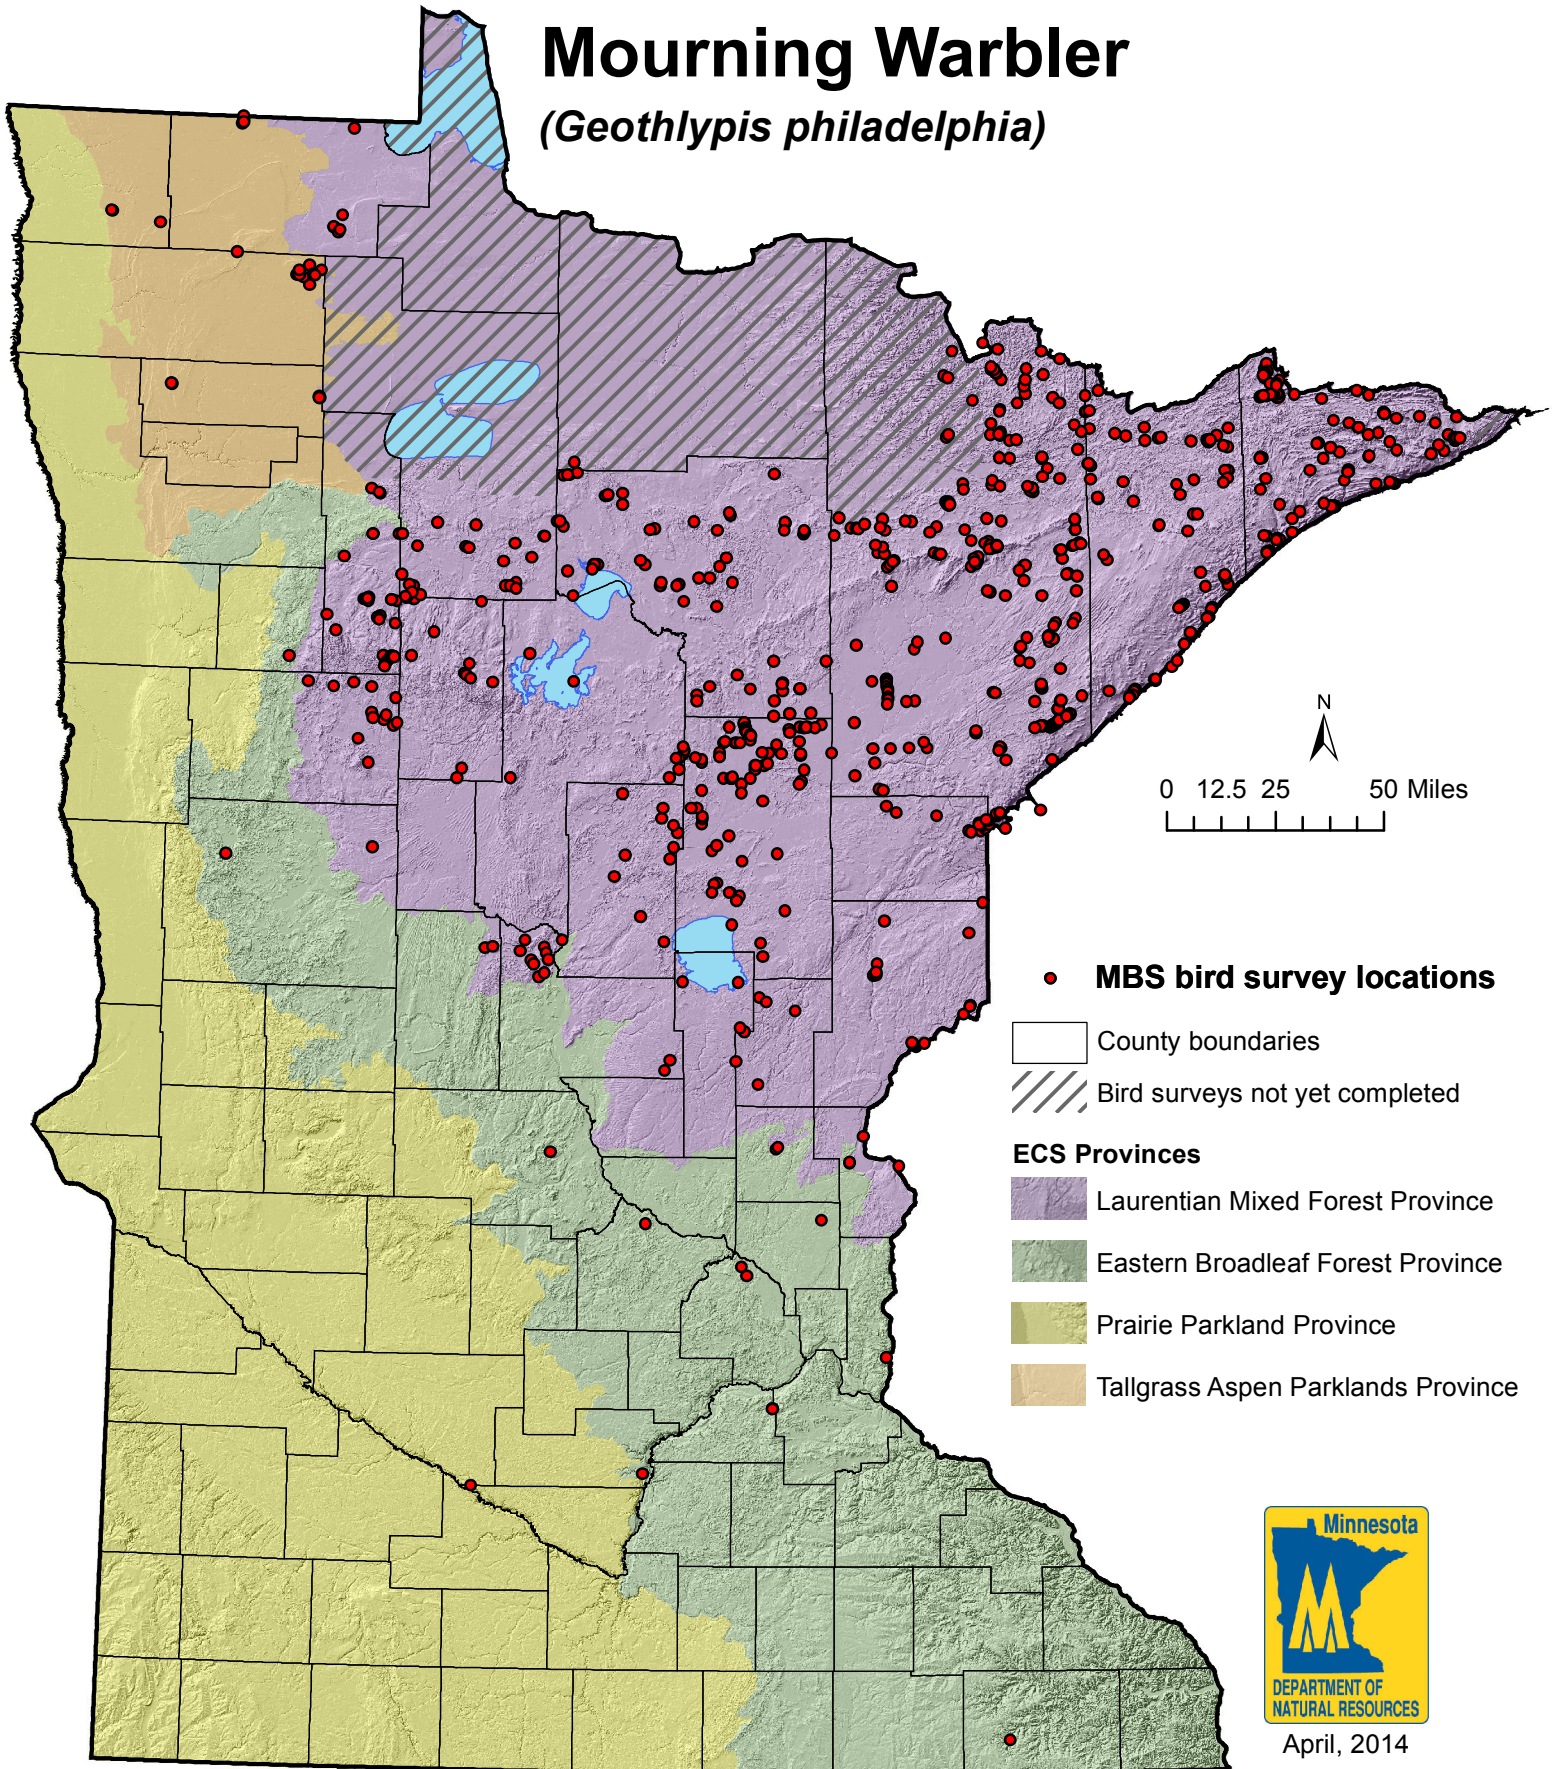

Minnesota Biological Survey  
Breeding Bird Locations

# Mourning Warbler

(*Geothlypis philadelphia*)

April, 2014

Note: This map displays only information collected by Minnesota Biological Survey.