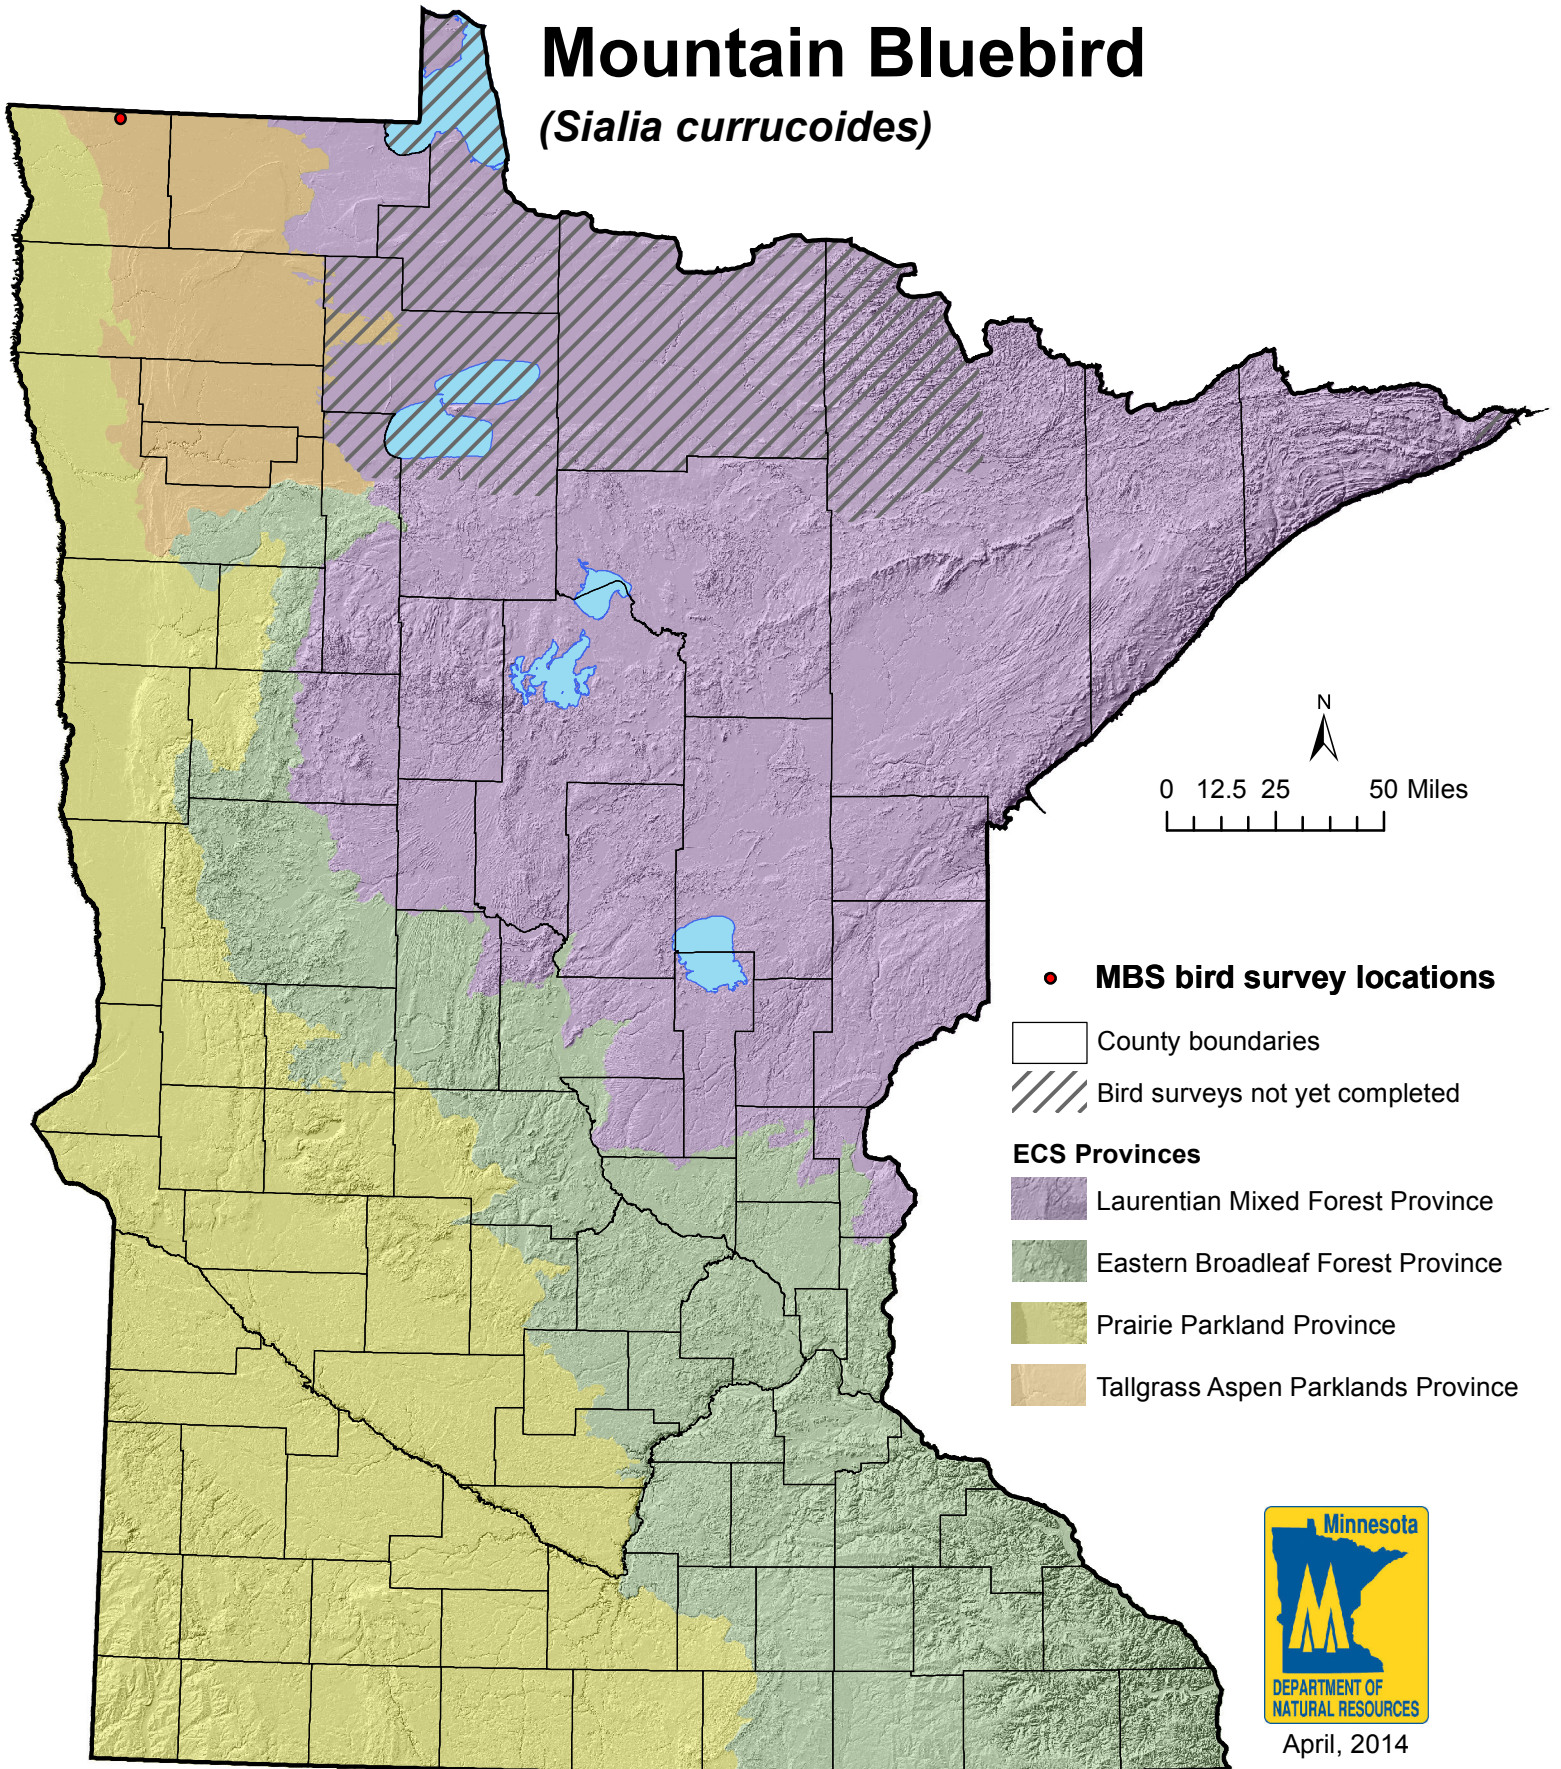

Minnesota Biological Survey  
Breeding Bird Locations

**Mountain Bluebird**  
(*Sialia currucoides*)

● **MBS bird survey locations**

□ County boundaries

▨ Bird surveys not yet completed

**ECS Provinces**

■ Laurentian Mixed Forest Province

■ Eastern Broadleaf Forest Province

■ Prairie Parkland Province

■ Tallgrass Aspen Parklands Province

April, 2014

Note: This map displays only information collected by Minnesota Biological Survey.