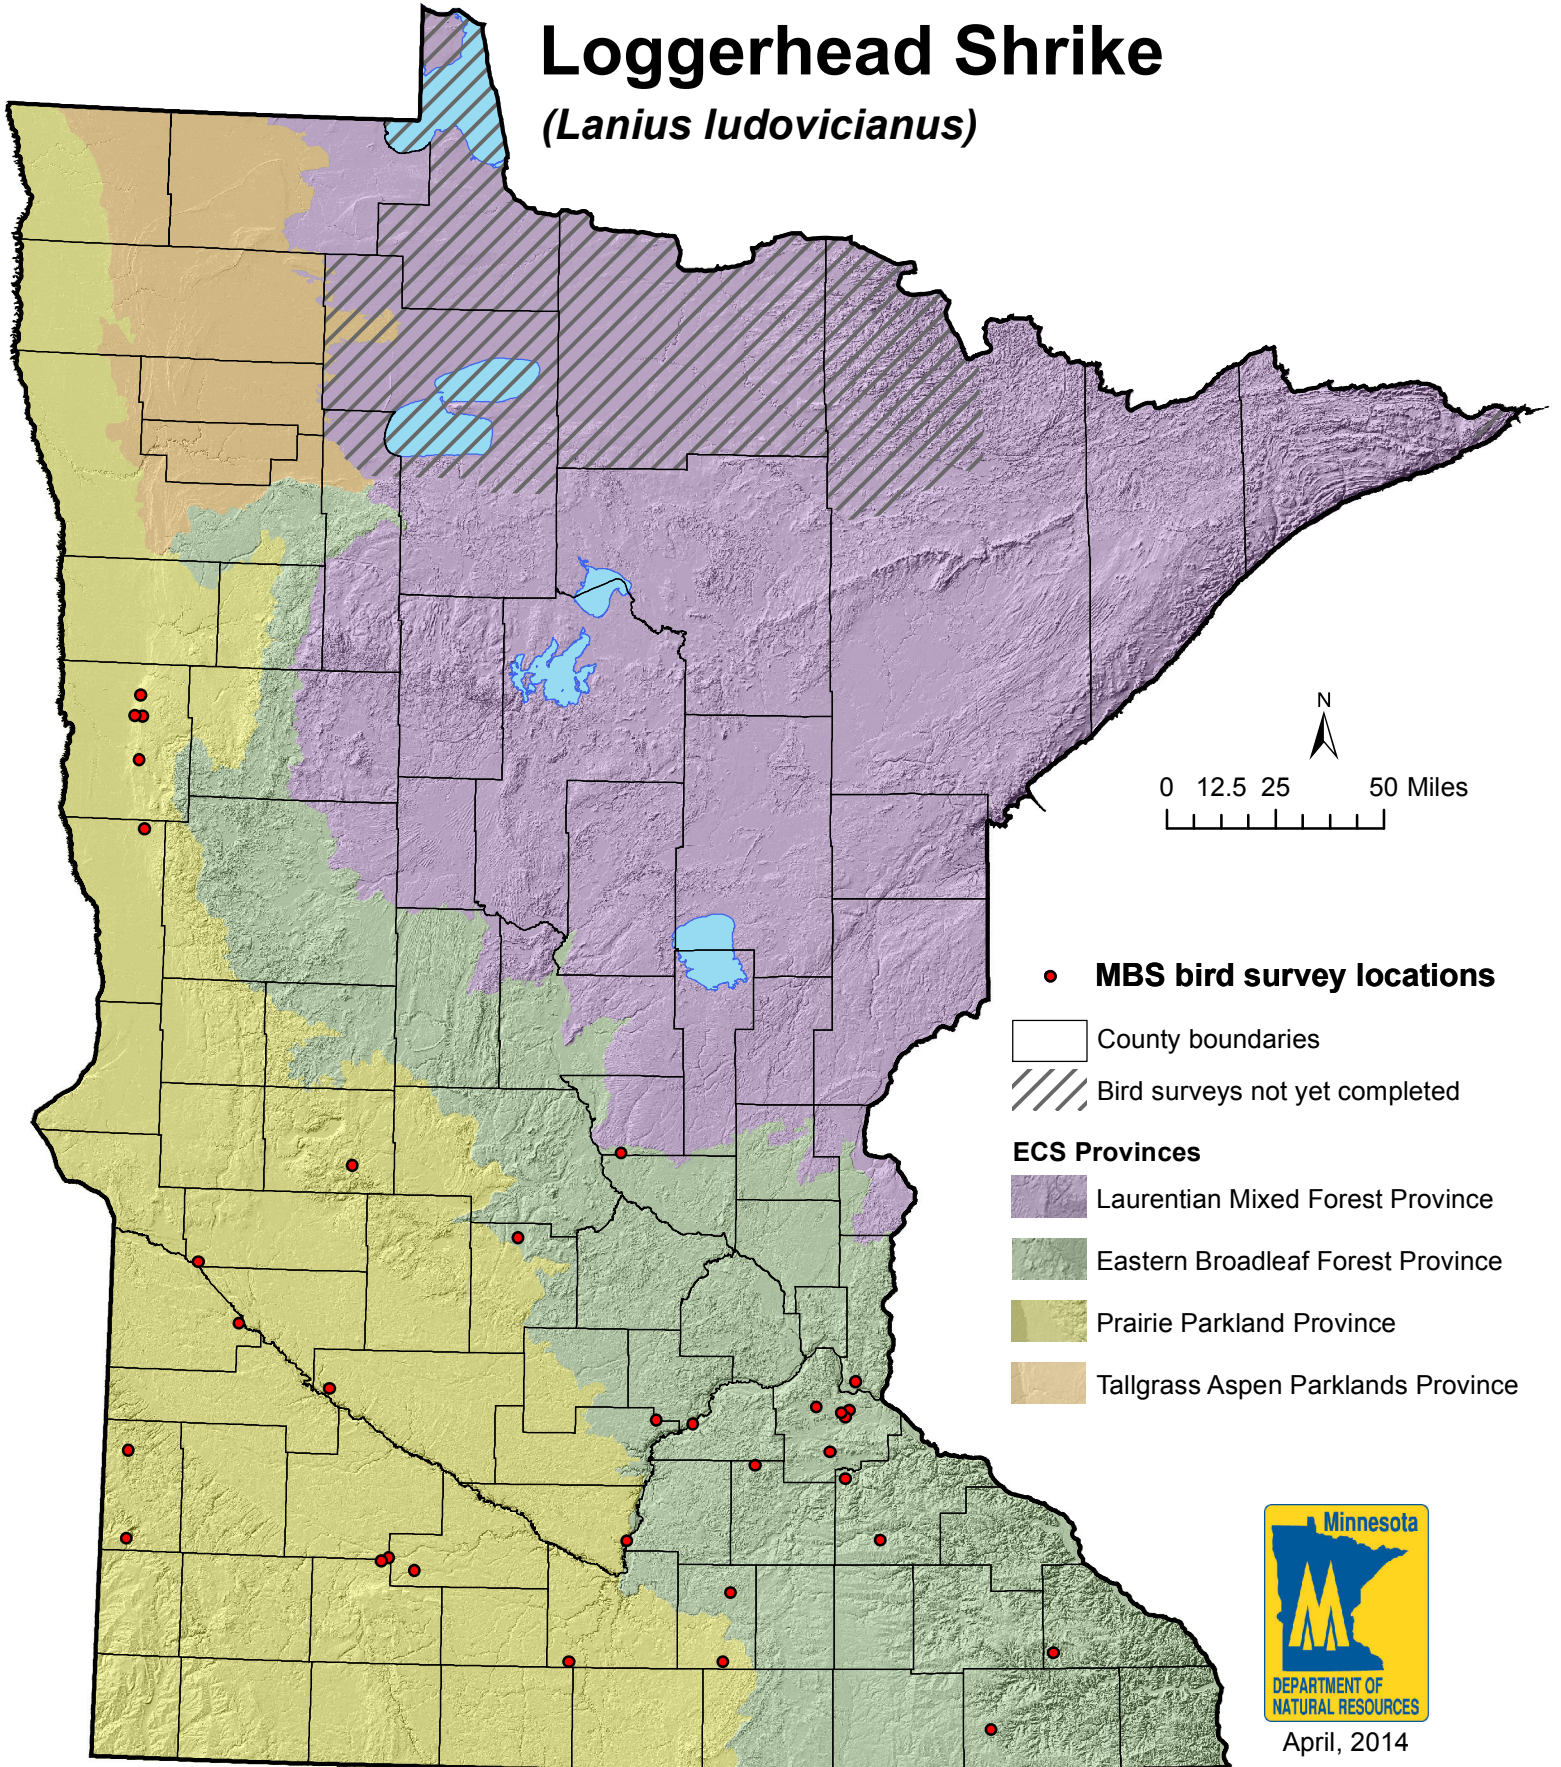

Minnesota Biological Survey
Breeding Bird Locations

Loggerhead Shrike

(*Lanius ludovicianus*)

Note: This map displays only information collected by Minnesota Biological Survey.