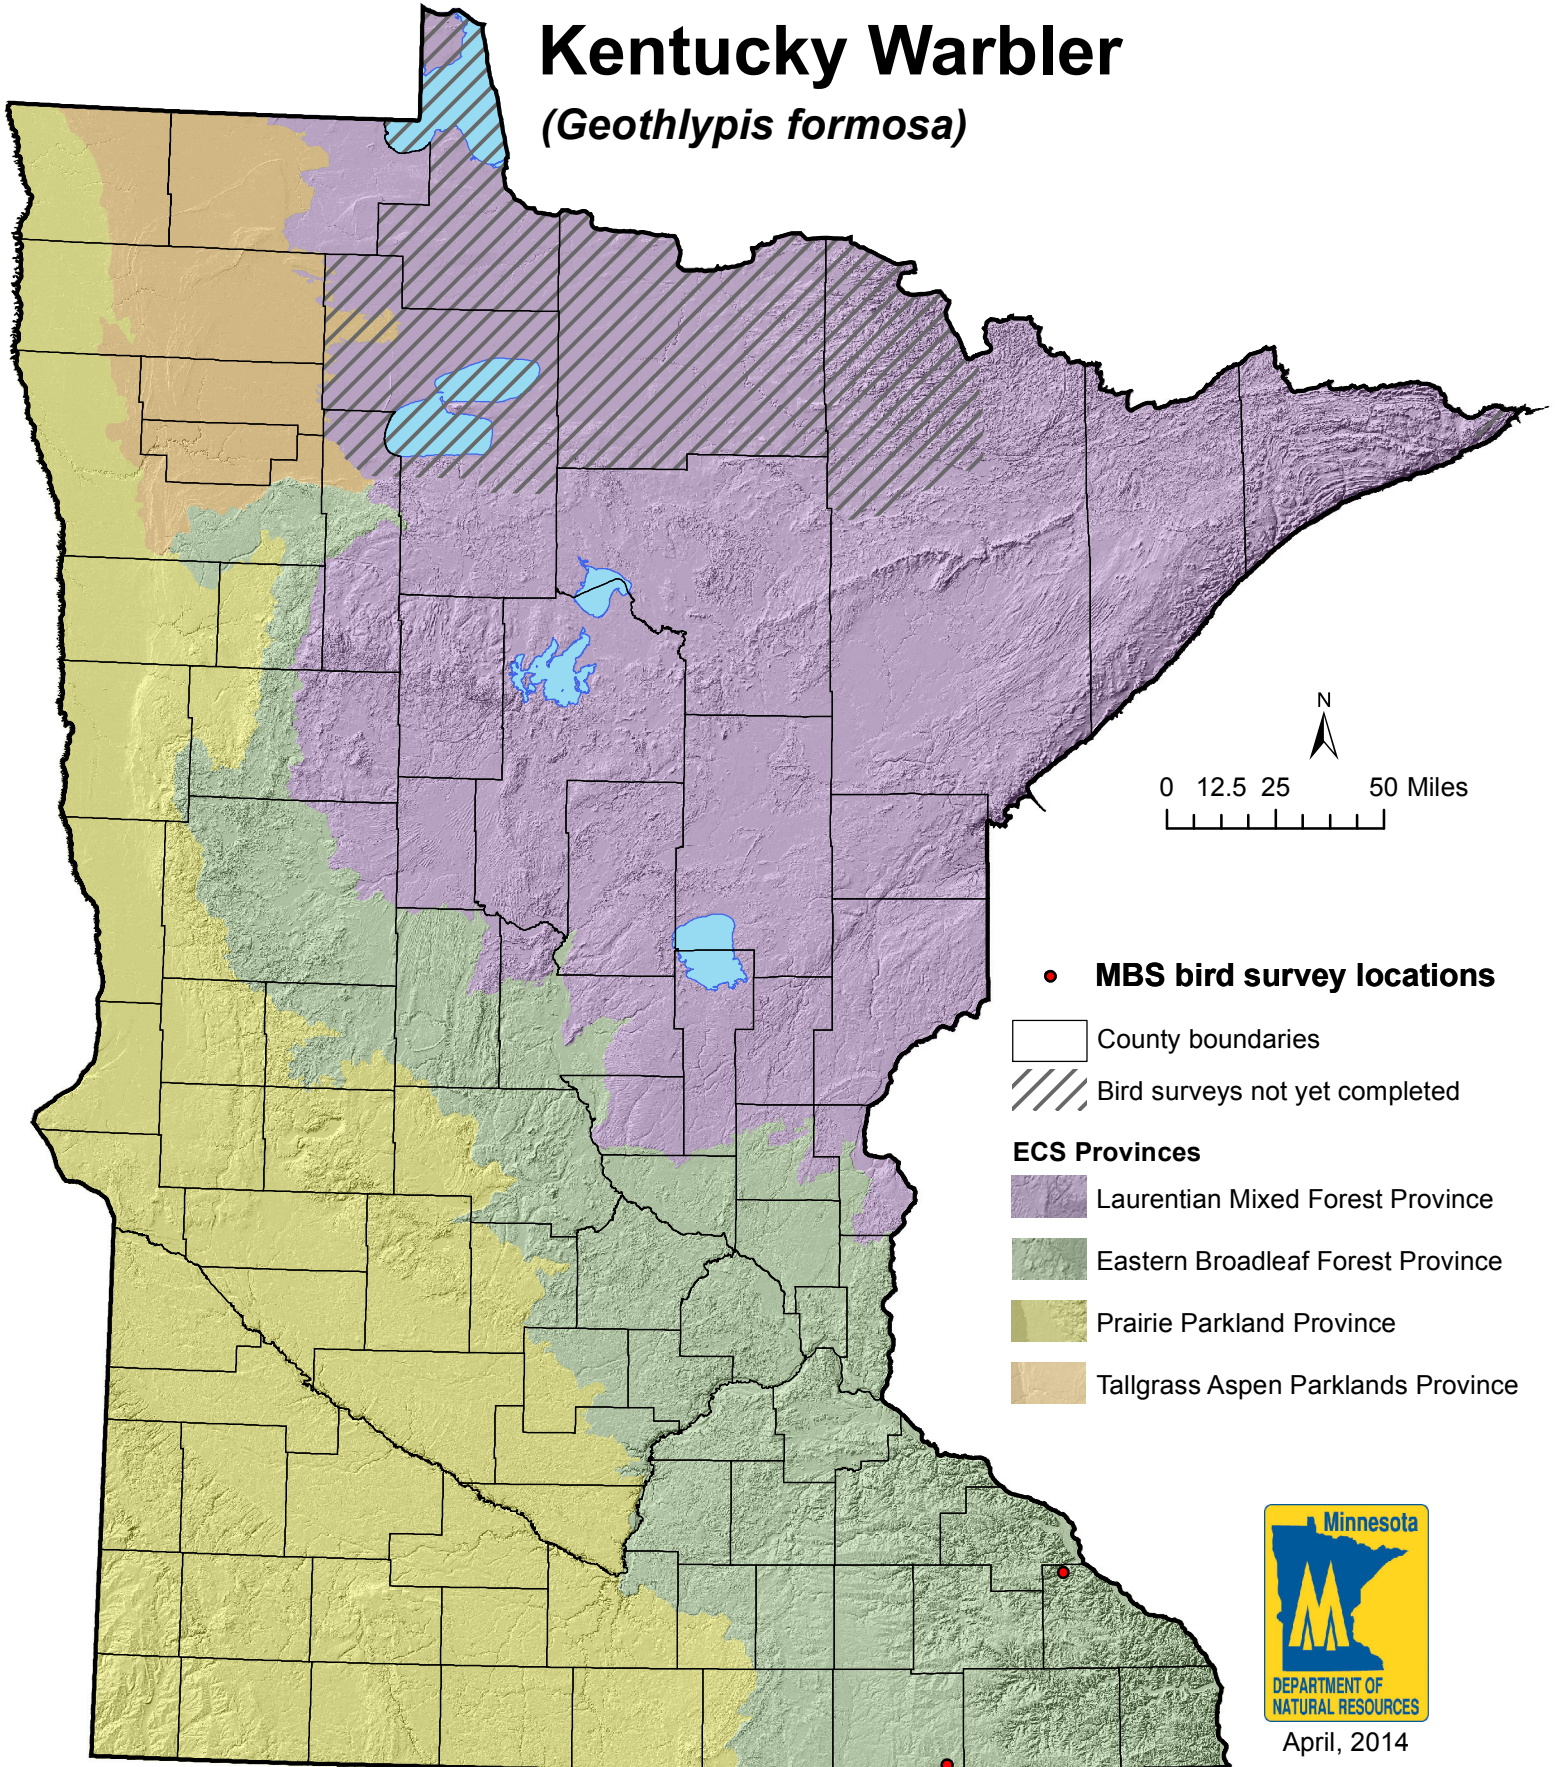

Minnesota Biological Survey
Breeding Bird Locations

Kentucky Warbler

(*Geothlypis formosa*)

Note: This map displays only information collected by Minnesota Biological Survey.