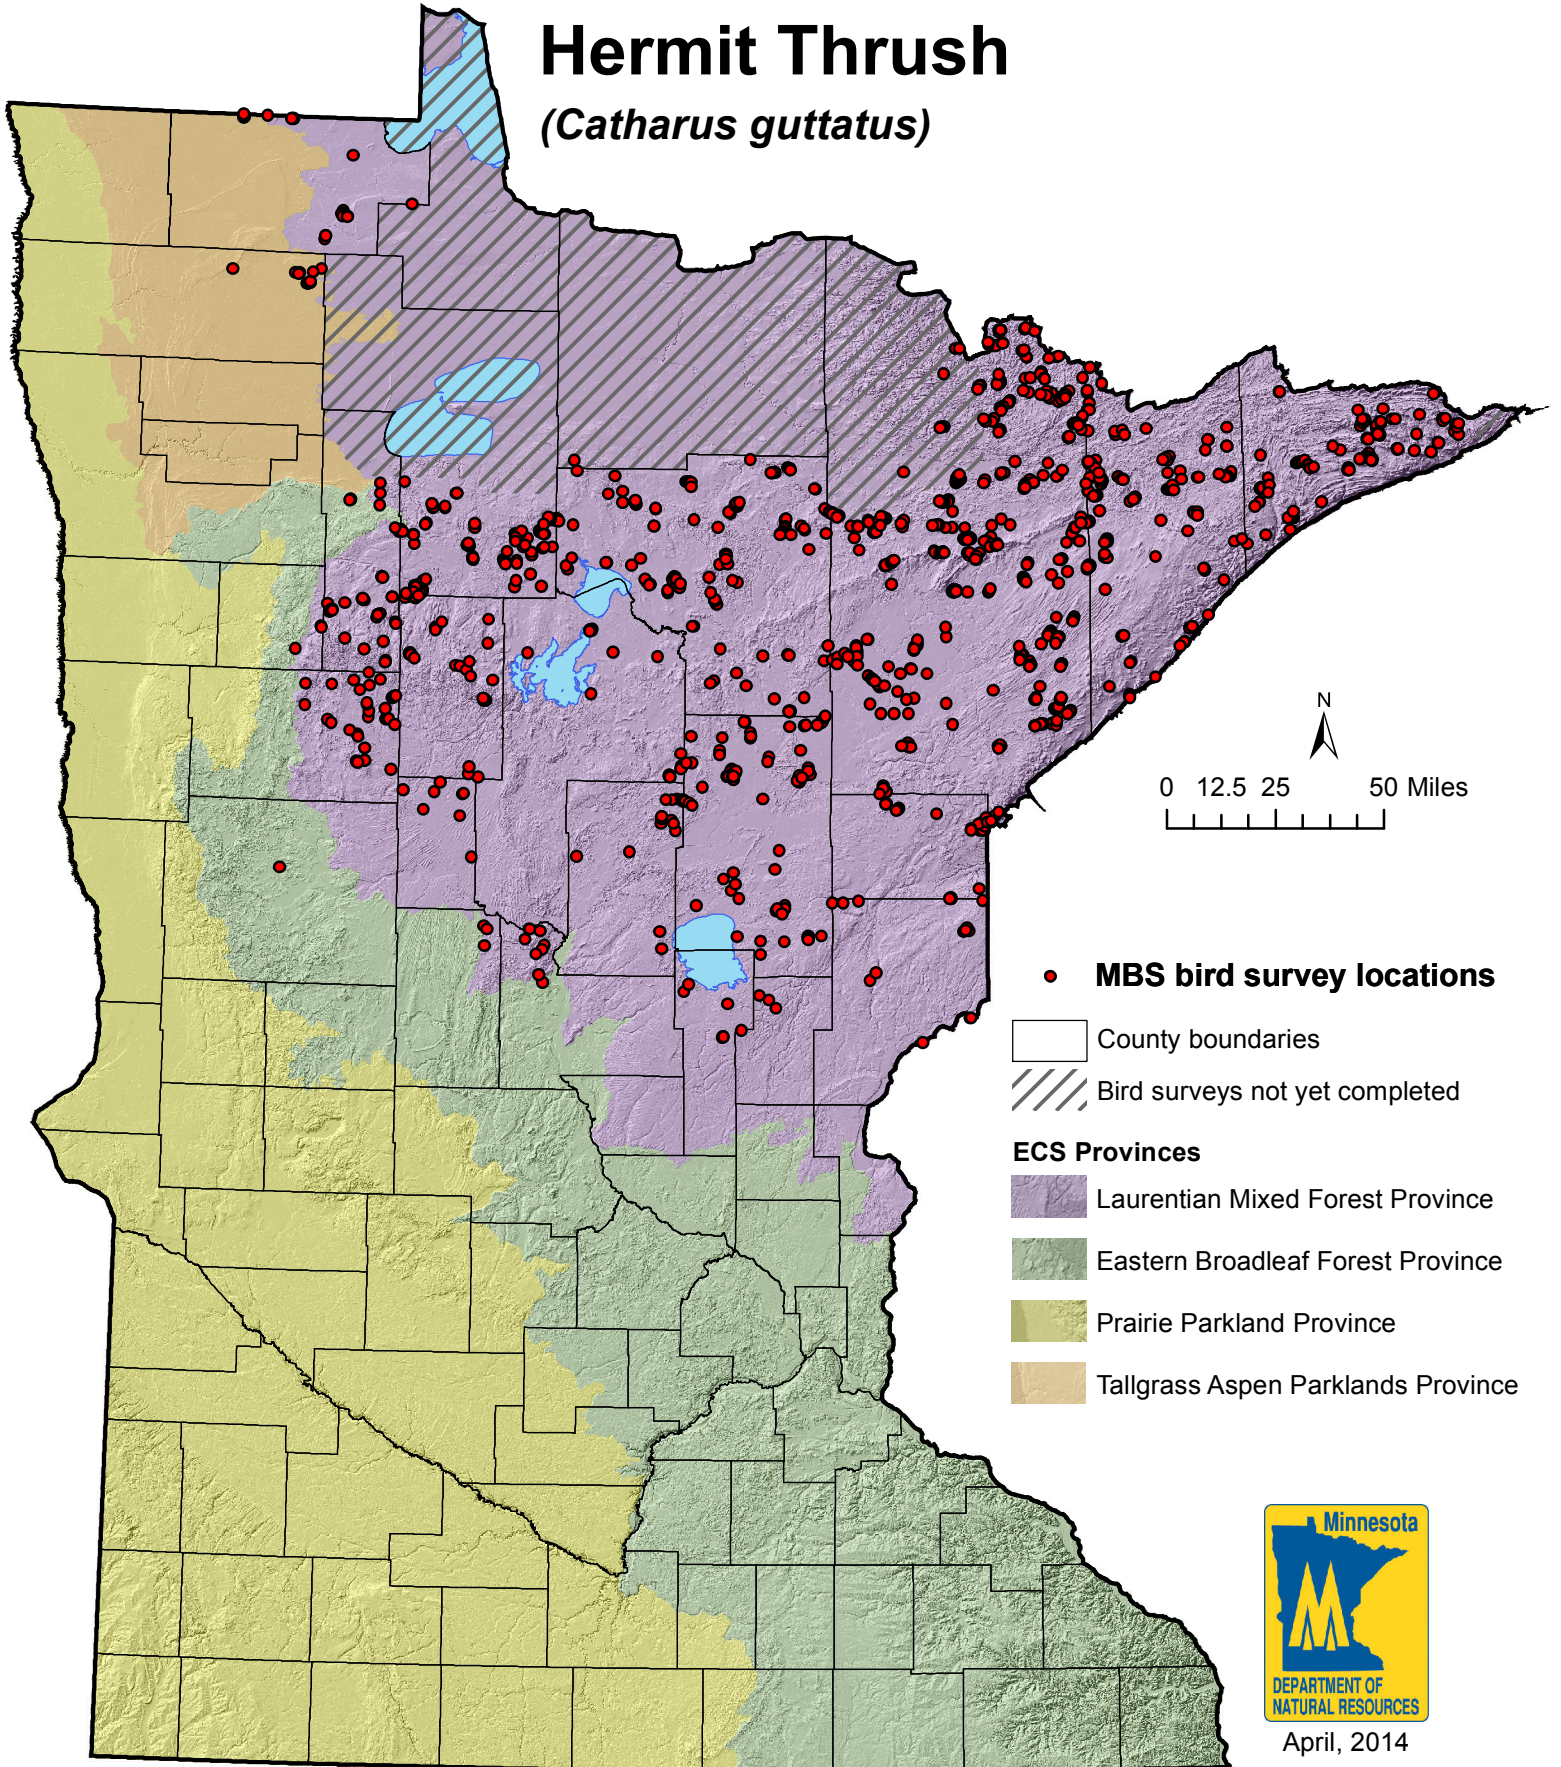

Minnesota Biological Survey
Breeding Bird Locations

Hermit Thrush
(*Catharus guttatus*)

April, 2014

Note: This map displays only information collected by Minnesota Biological Survey.