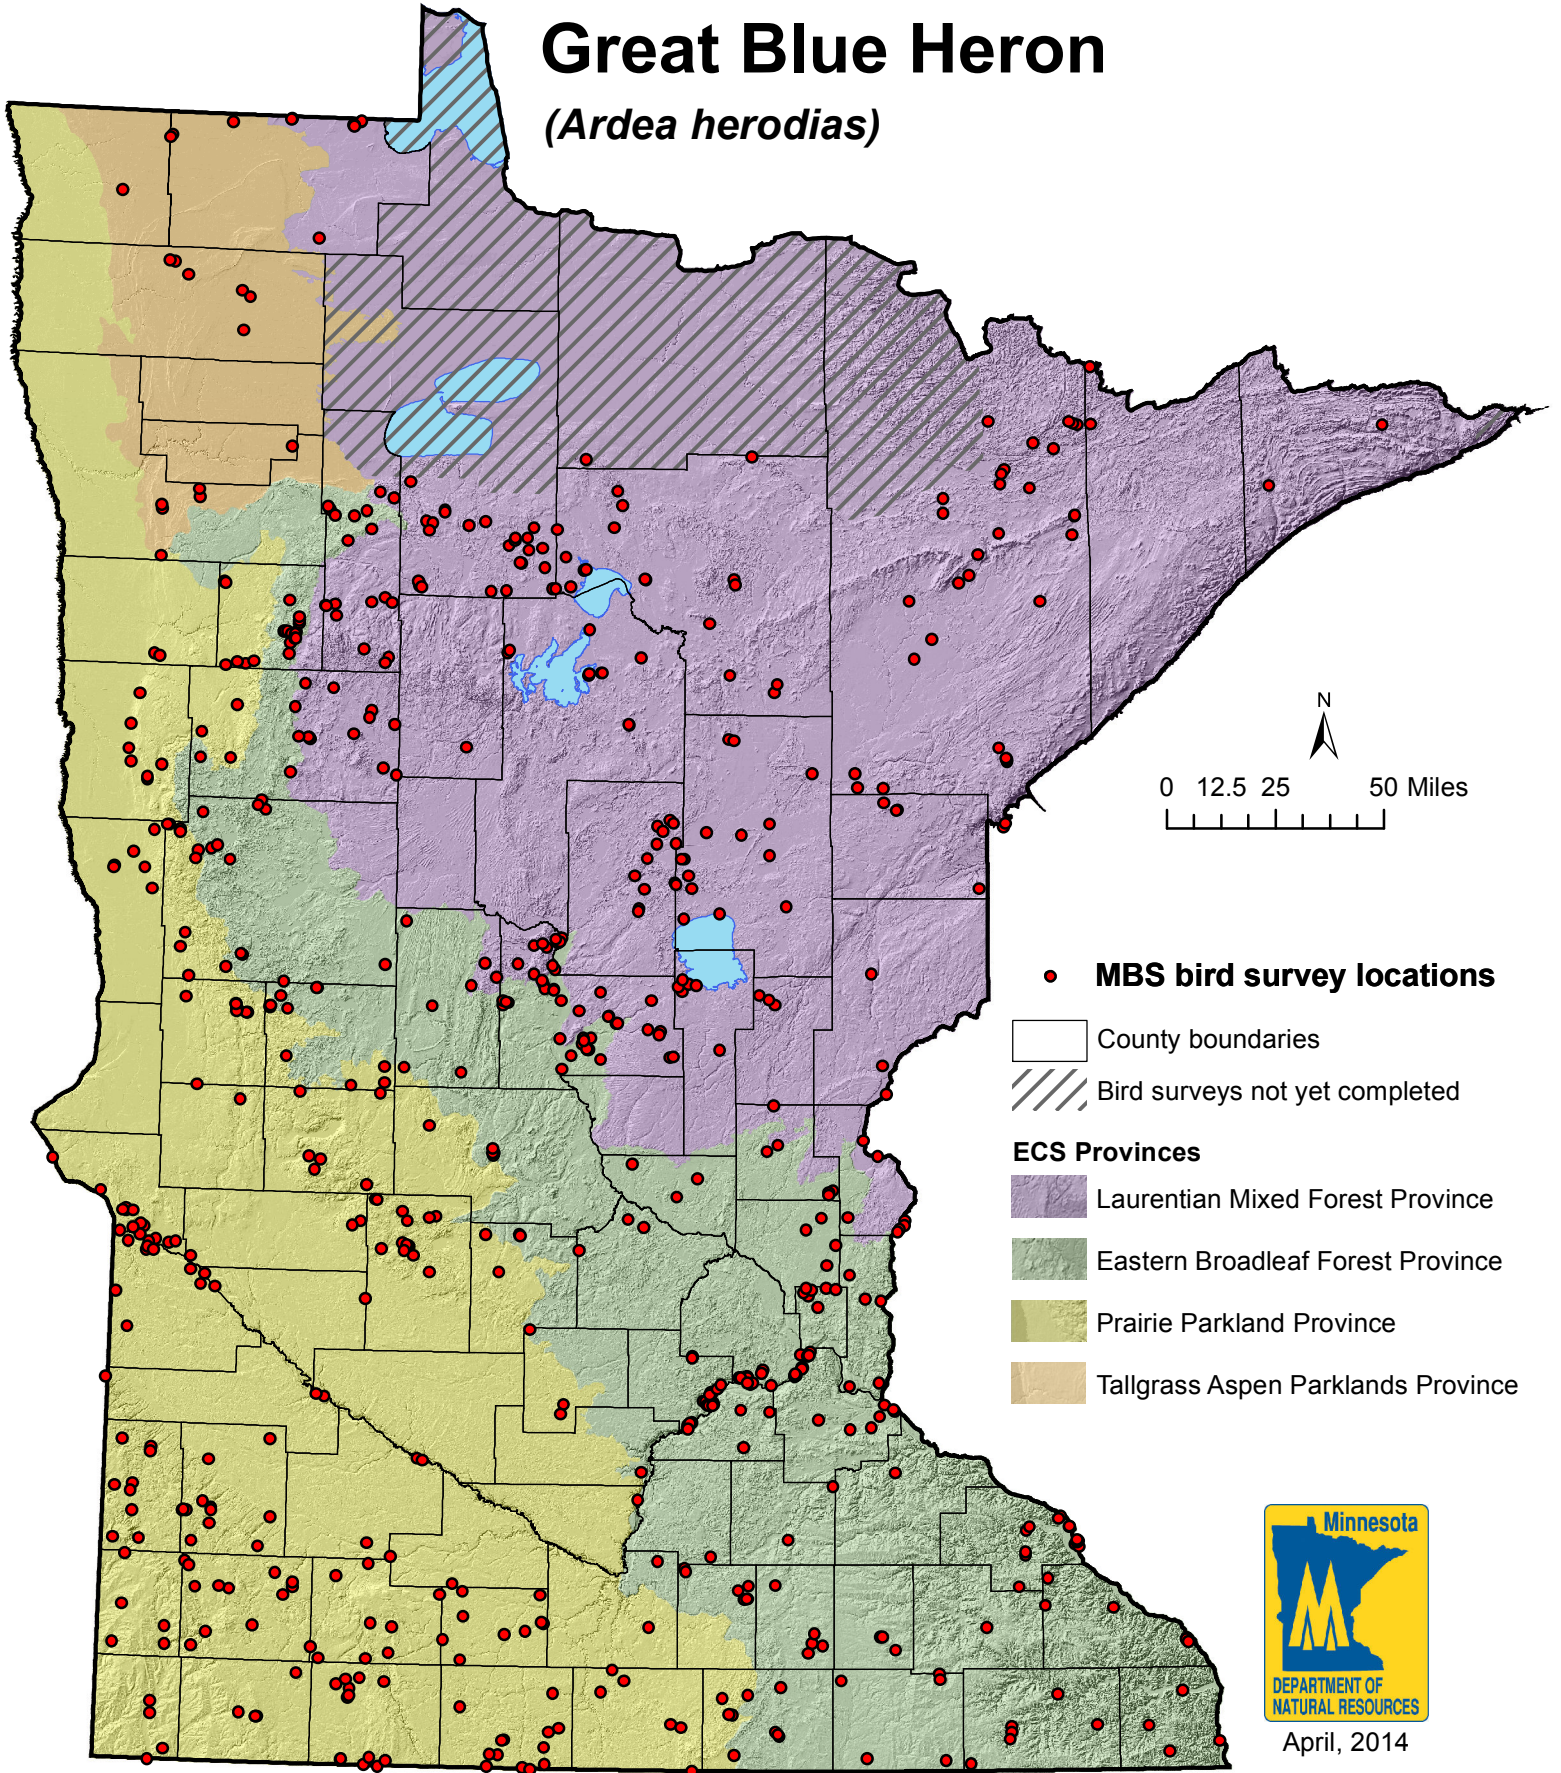

Minnesota Biological Survey
Breeding Bird Locations

Great Blue Heron

(*Ardea herodias*)

Note: This map displays only information collected by Minnesota Biological Survey.