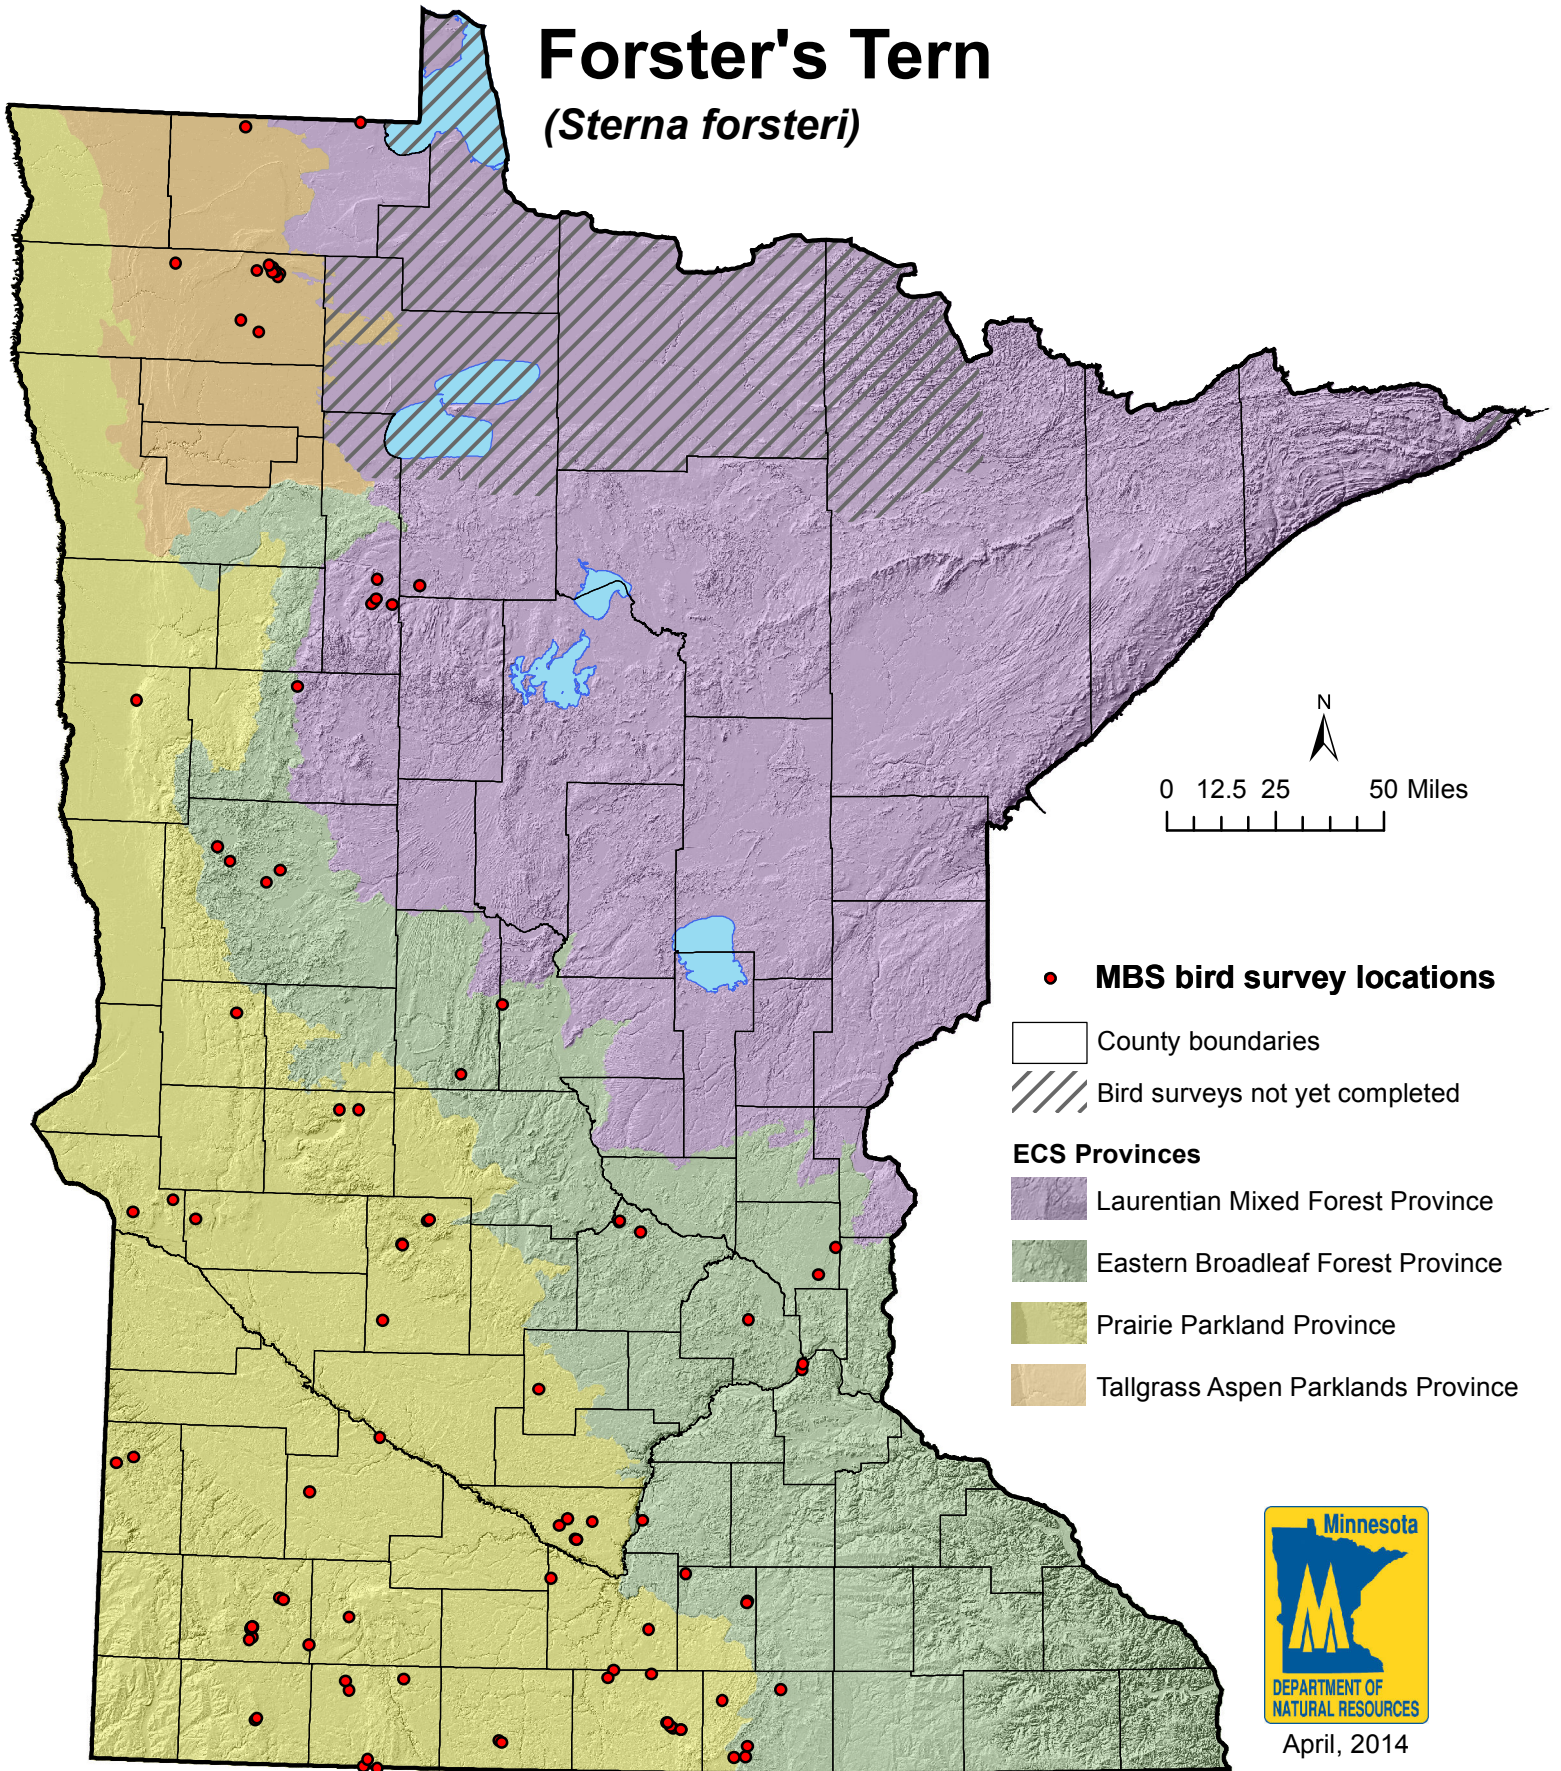

Minnesota Biological Survey
Breeding Bird Locations

Forster's Tern
(Sterna forsteri)

Note: This map displays only information collected by Minnesota Biological Survey.