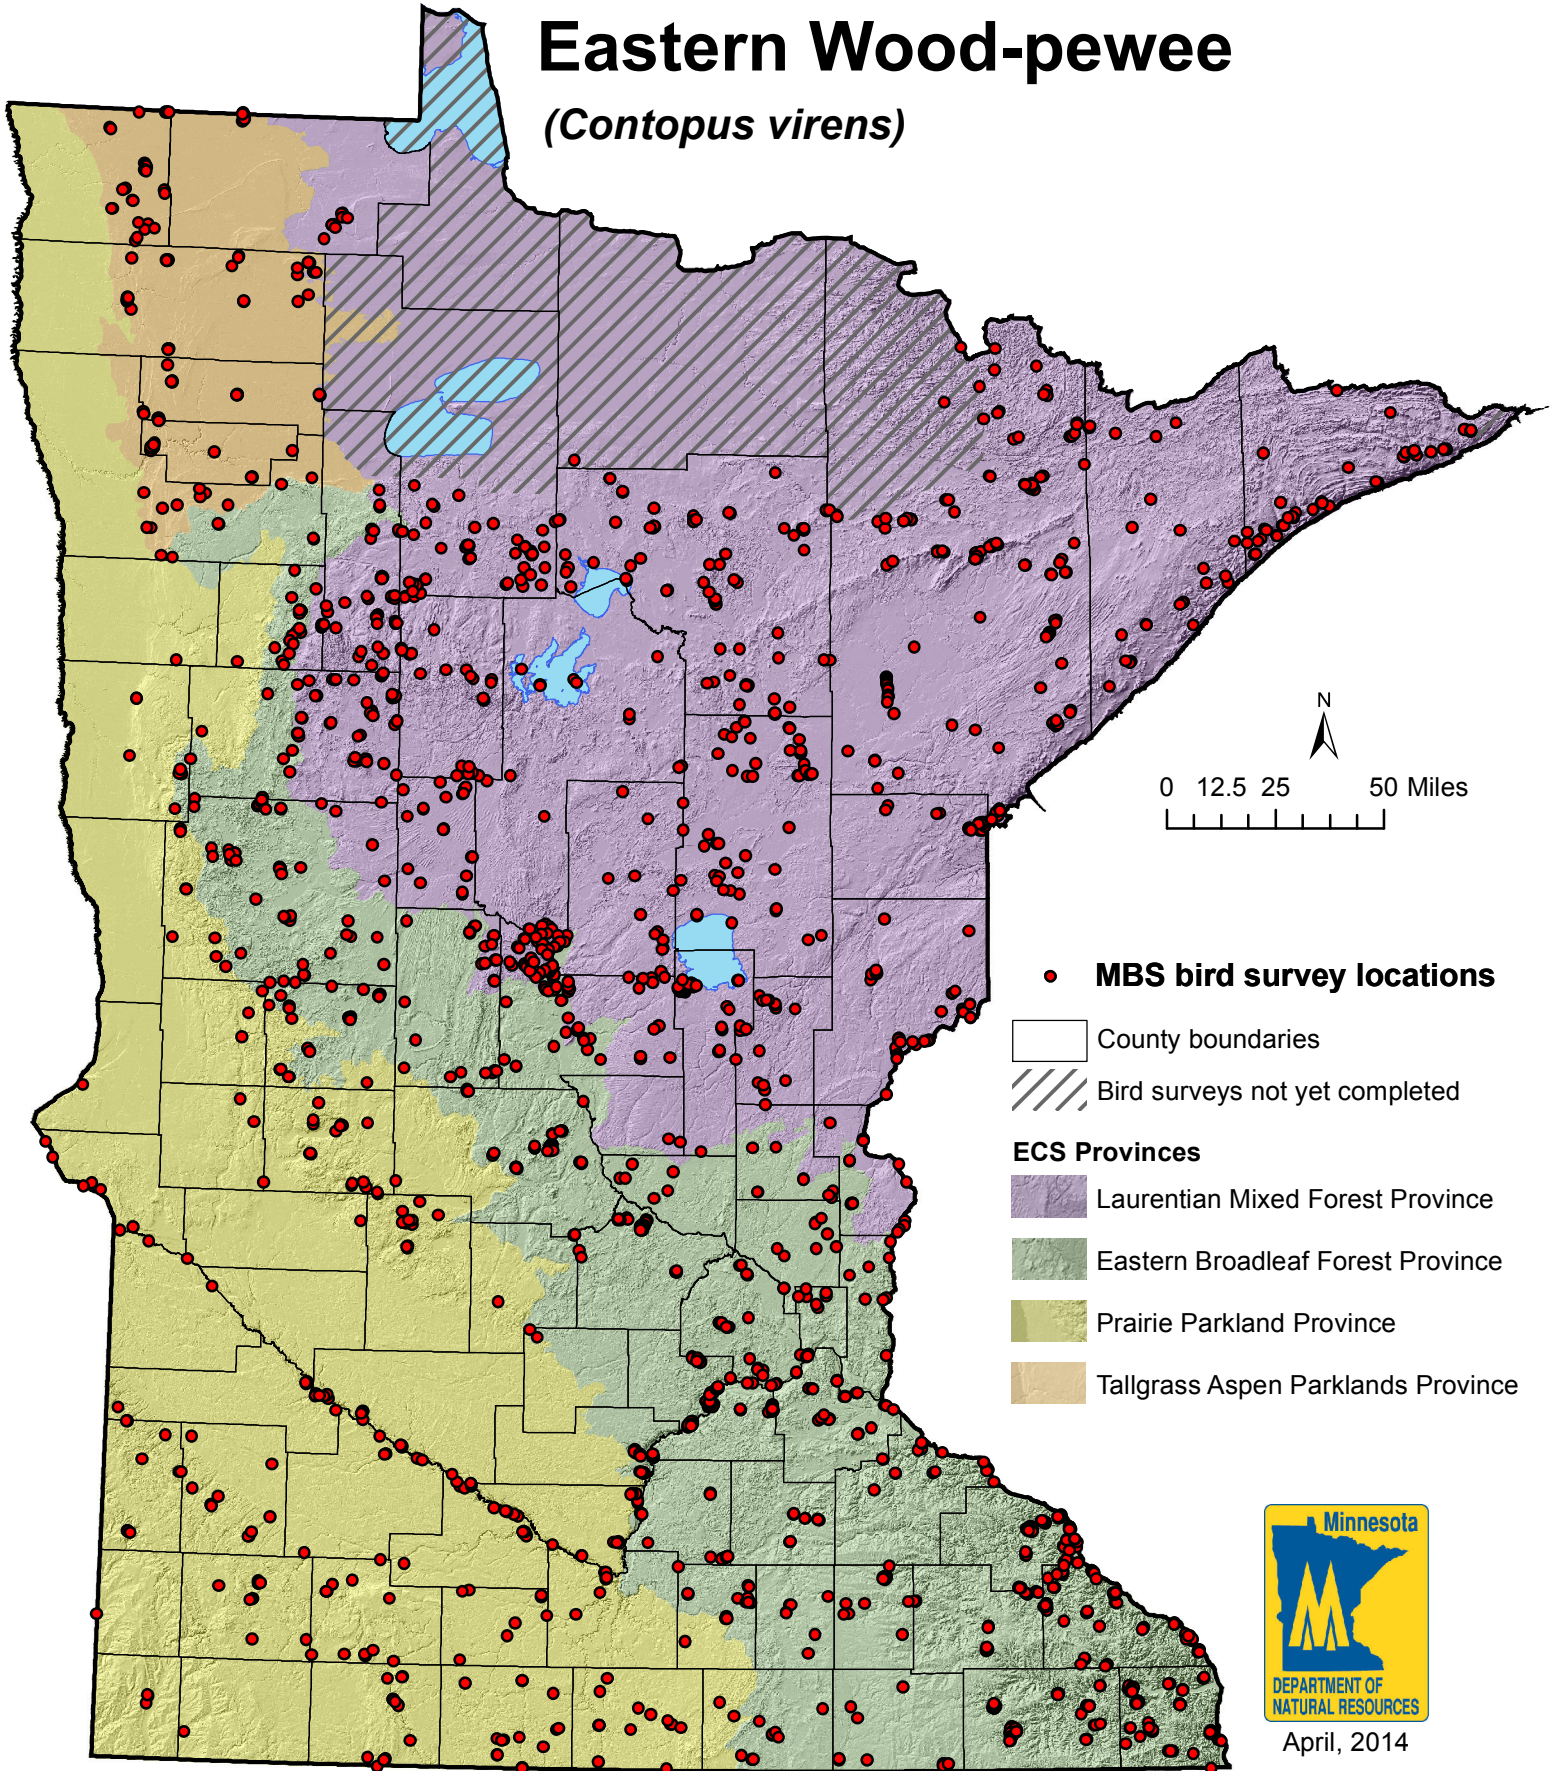

Minnesota Biological Survey
Breeding Bird Locations

Eastern Wood-pewee
(Contopus virens)

April, 2014

Note: This map displays only information collected by Minnesota Biological Survey.