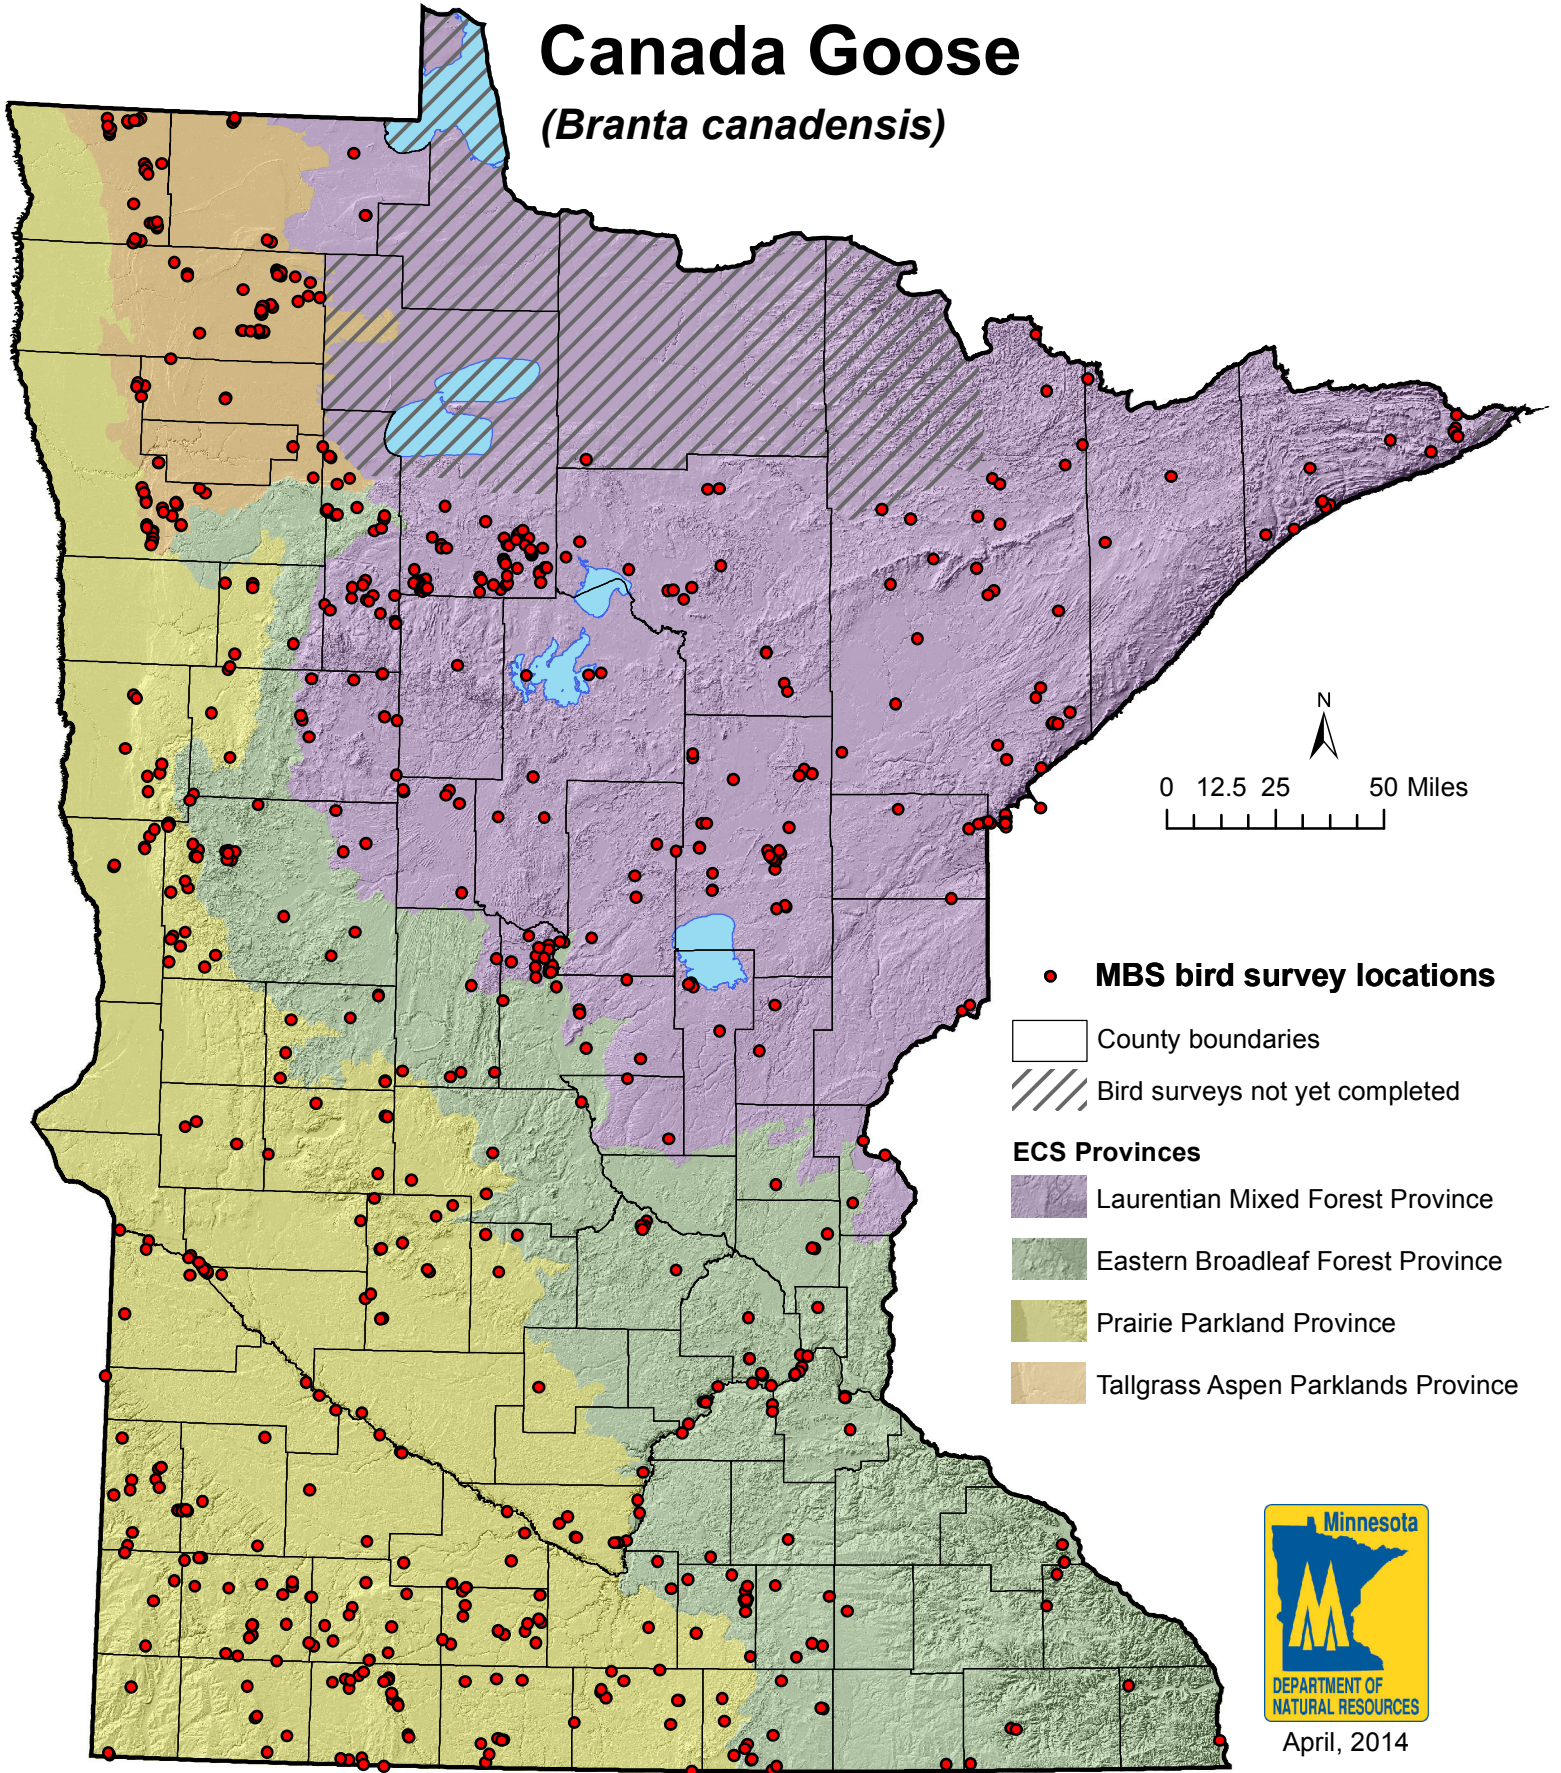

Minnesota Biological Survey  
Breeding Bird Locations

Canada Goose  
(*Branta canadensis*)

Note: This map displays only information collected by Minnesota Biological Survey.