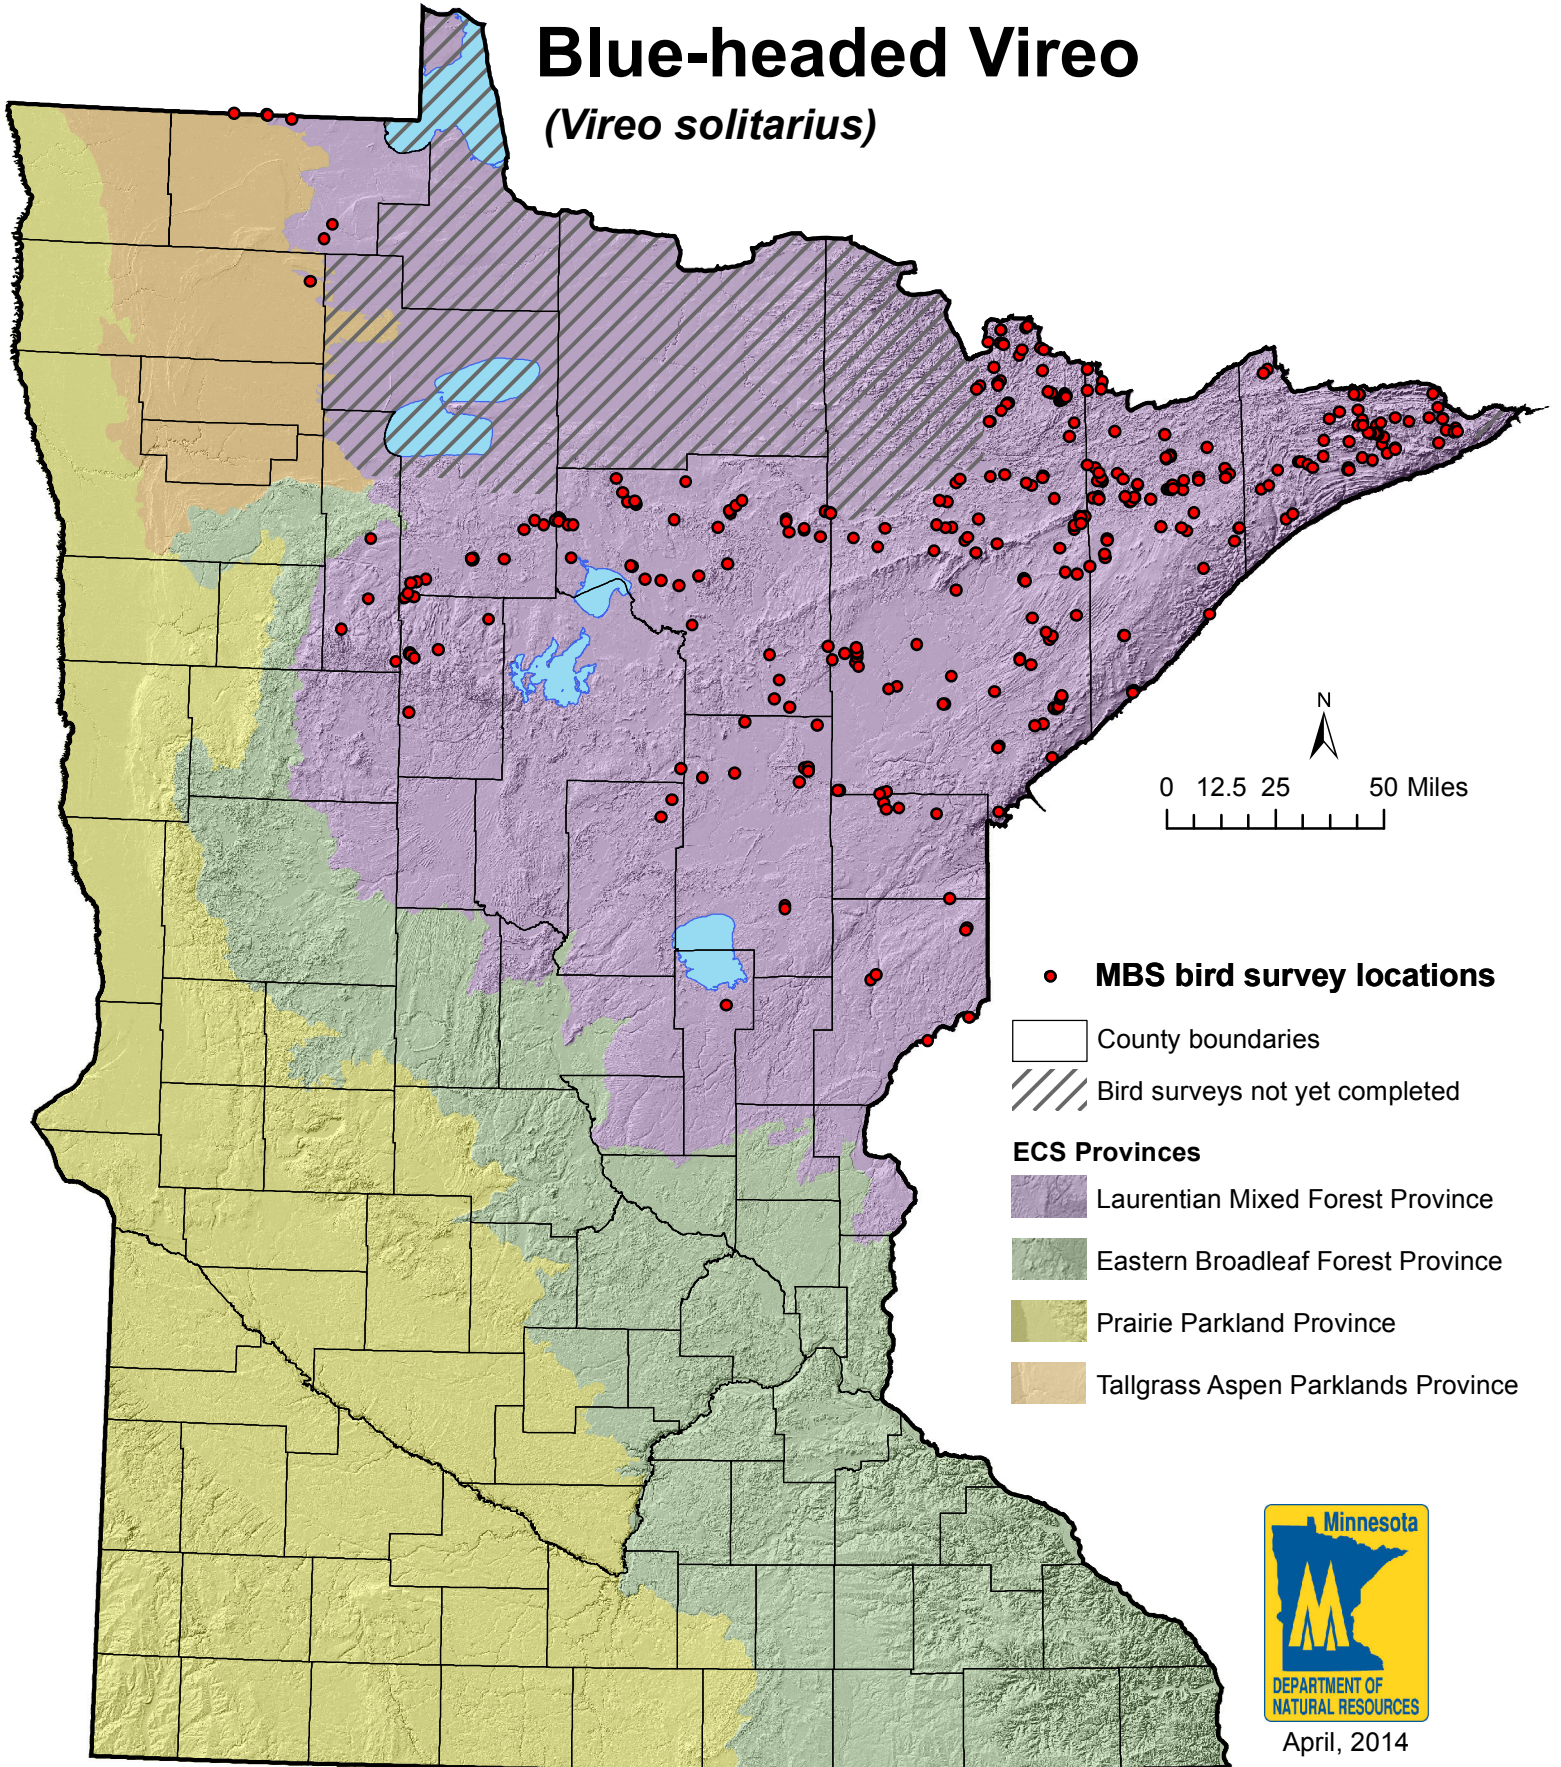

Minnesota Biological Survey  
Breeding Bird Locations

**Blue-headed Vireo**  
(*Vireo solitarius*)

April, 2014

Note: This map displays only information collected by Minnesota Biological Survey.