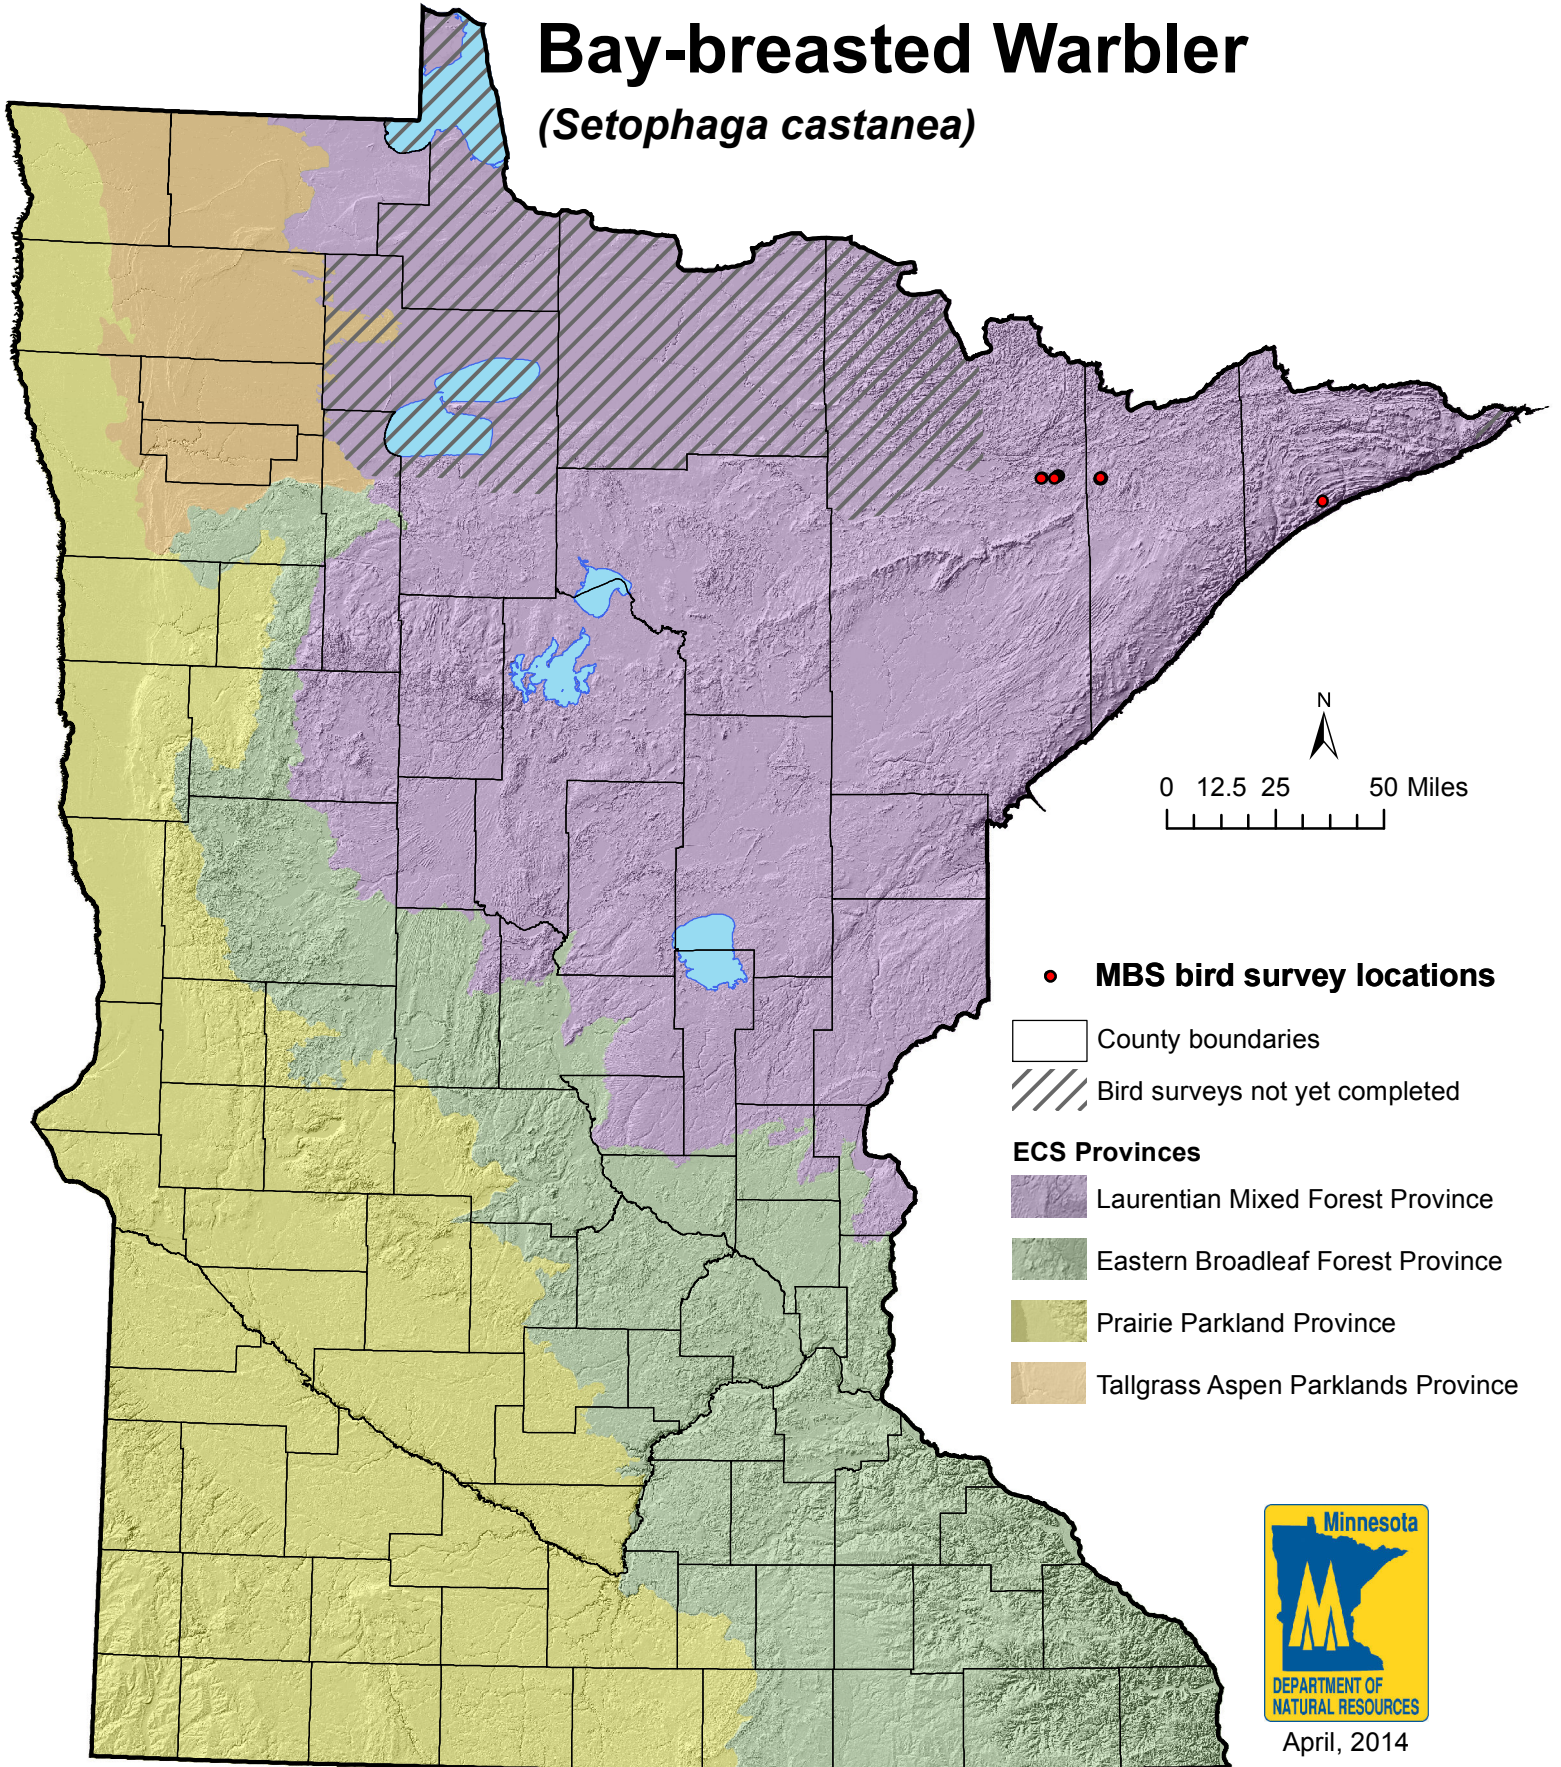

Minnesota Biological Survey
Breeding Bird Locations

Bay-breasted Warbler
(*Setophaga castanea*)

April, 2014

Note: This map displays only information collected by Minnesota Biological Survey.