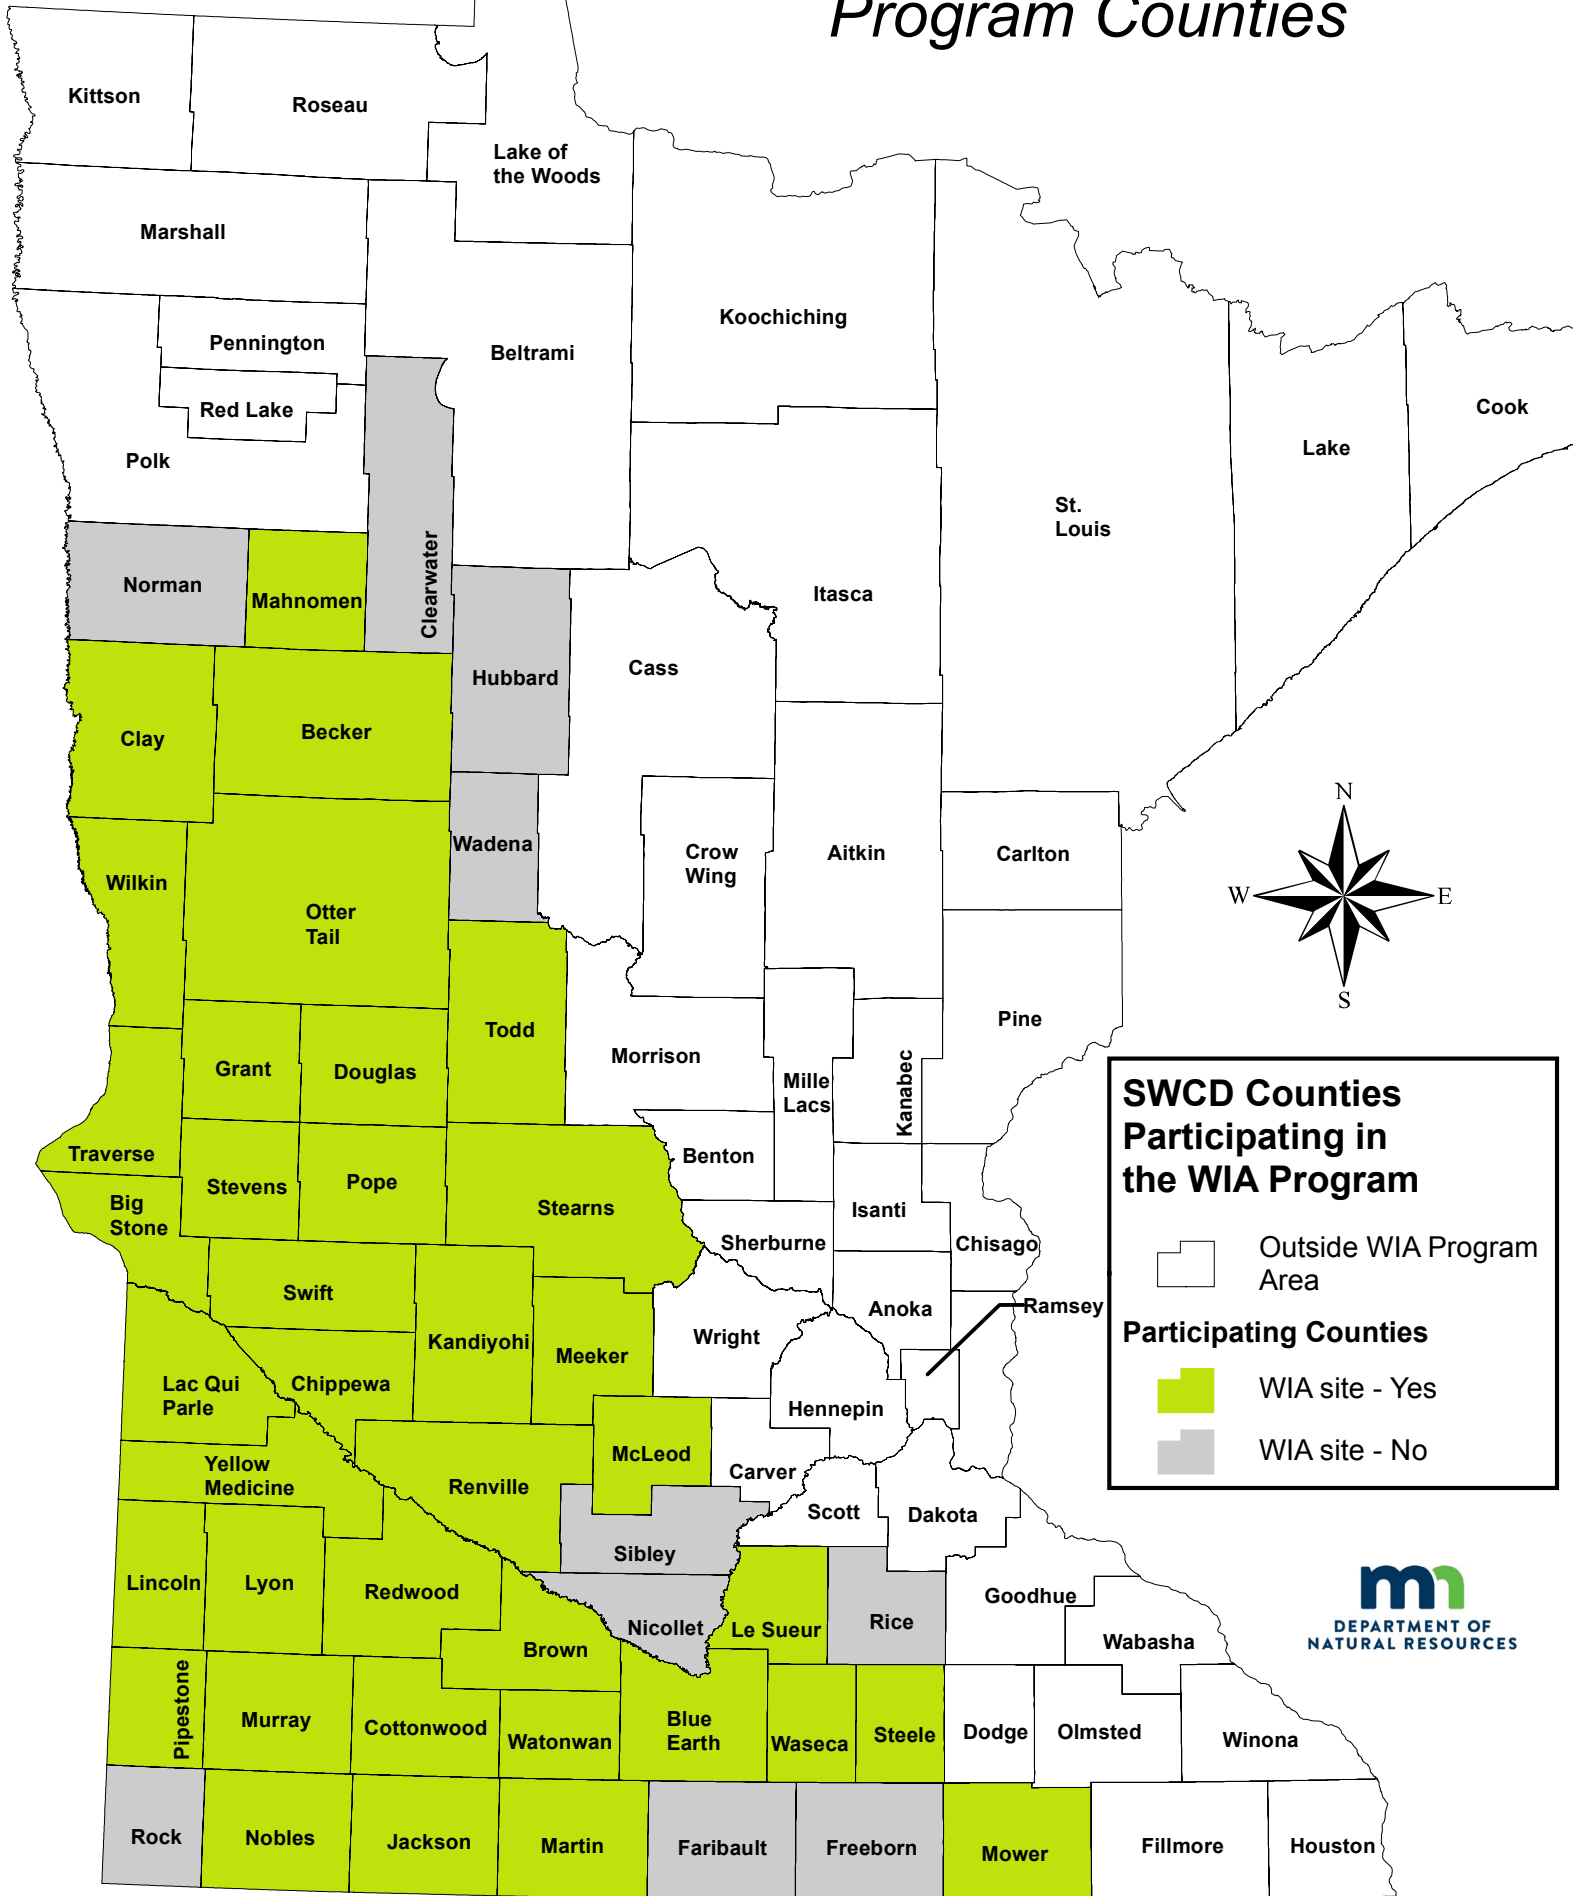

# Minnesota Walk-In Access (WIA) Program Counties

**SWCD Counties Participating in the WIA Program**

- Outside WIA Program Area
- Participating Counties
  - WIA site - Yes
  - WIA site - No