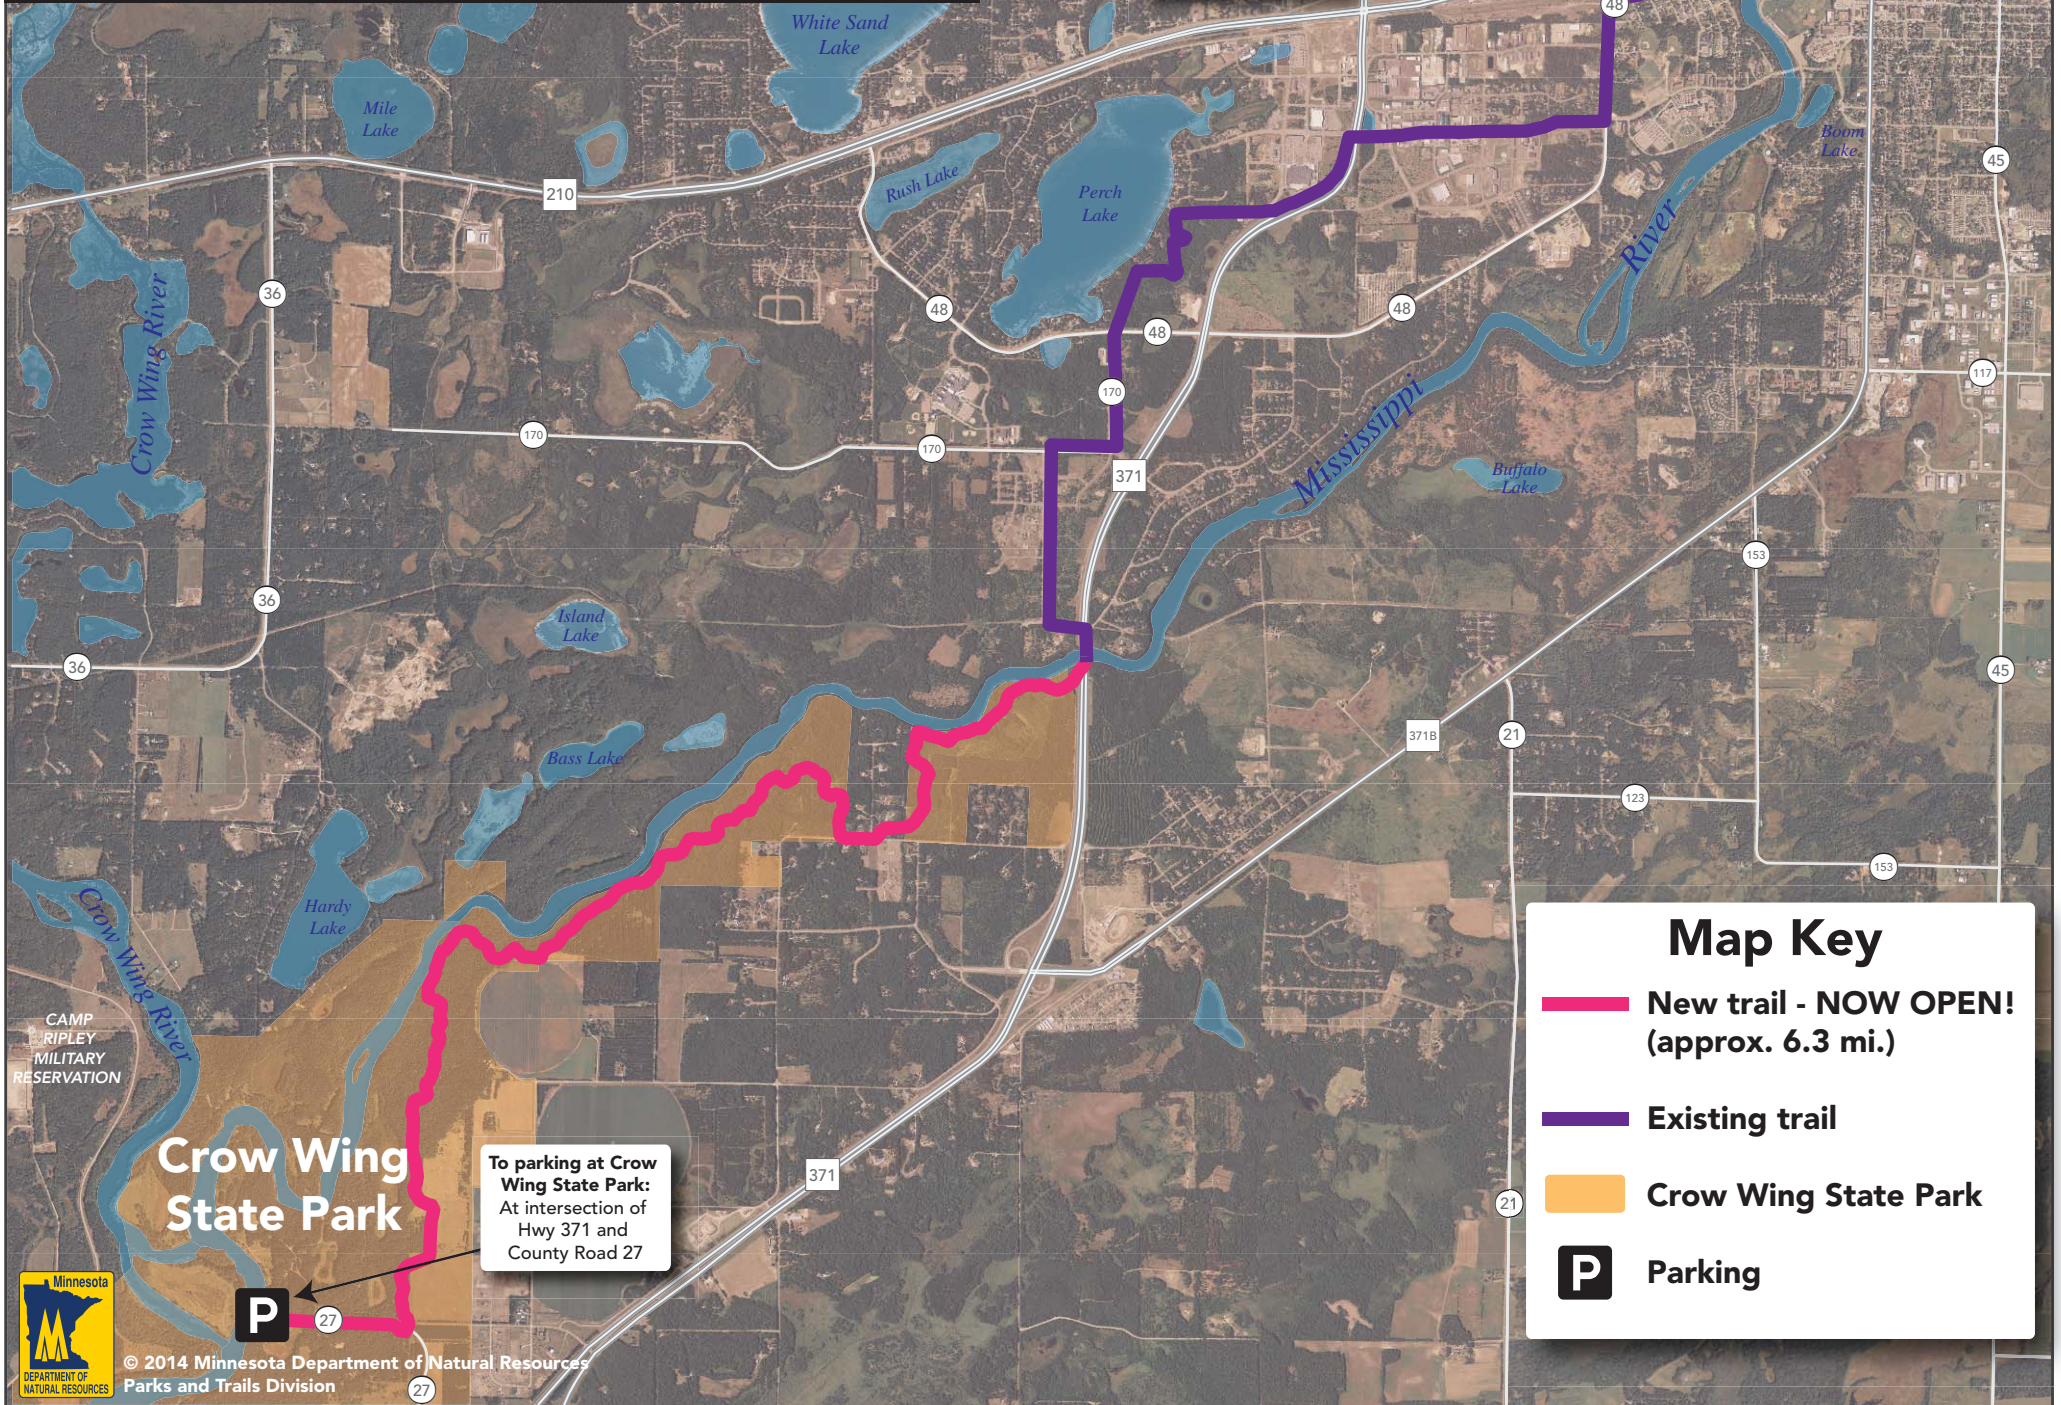

New Paul Bunyan State Trail segment to Crow Wing State Park

To parking at Northland Arboretum: Hwy 371 and Excelsior Rd., east to Arboretum entrance

To parking at Crow Wing State Park: At intersection of Hwy 371 and County Road 27

Map Key

- New trail - NOW OPEN! (approx. 6.3 mi.)
- Existing trail
- Crow Wing State Park
- P** Parking