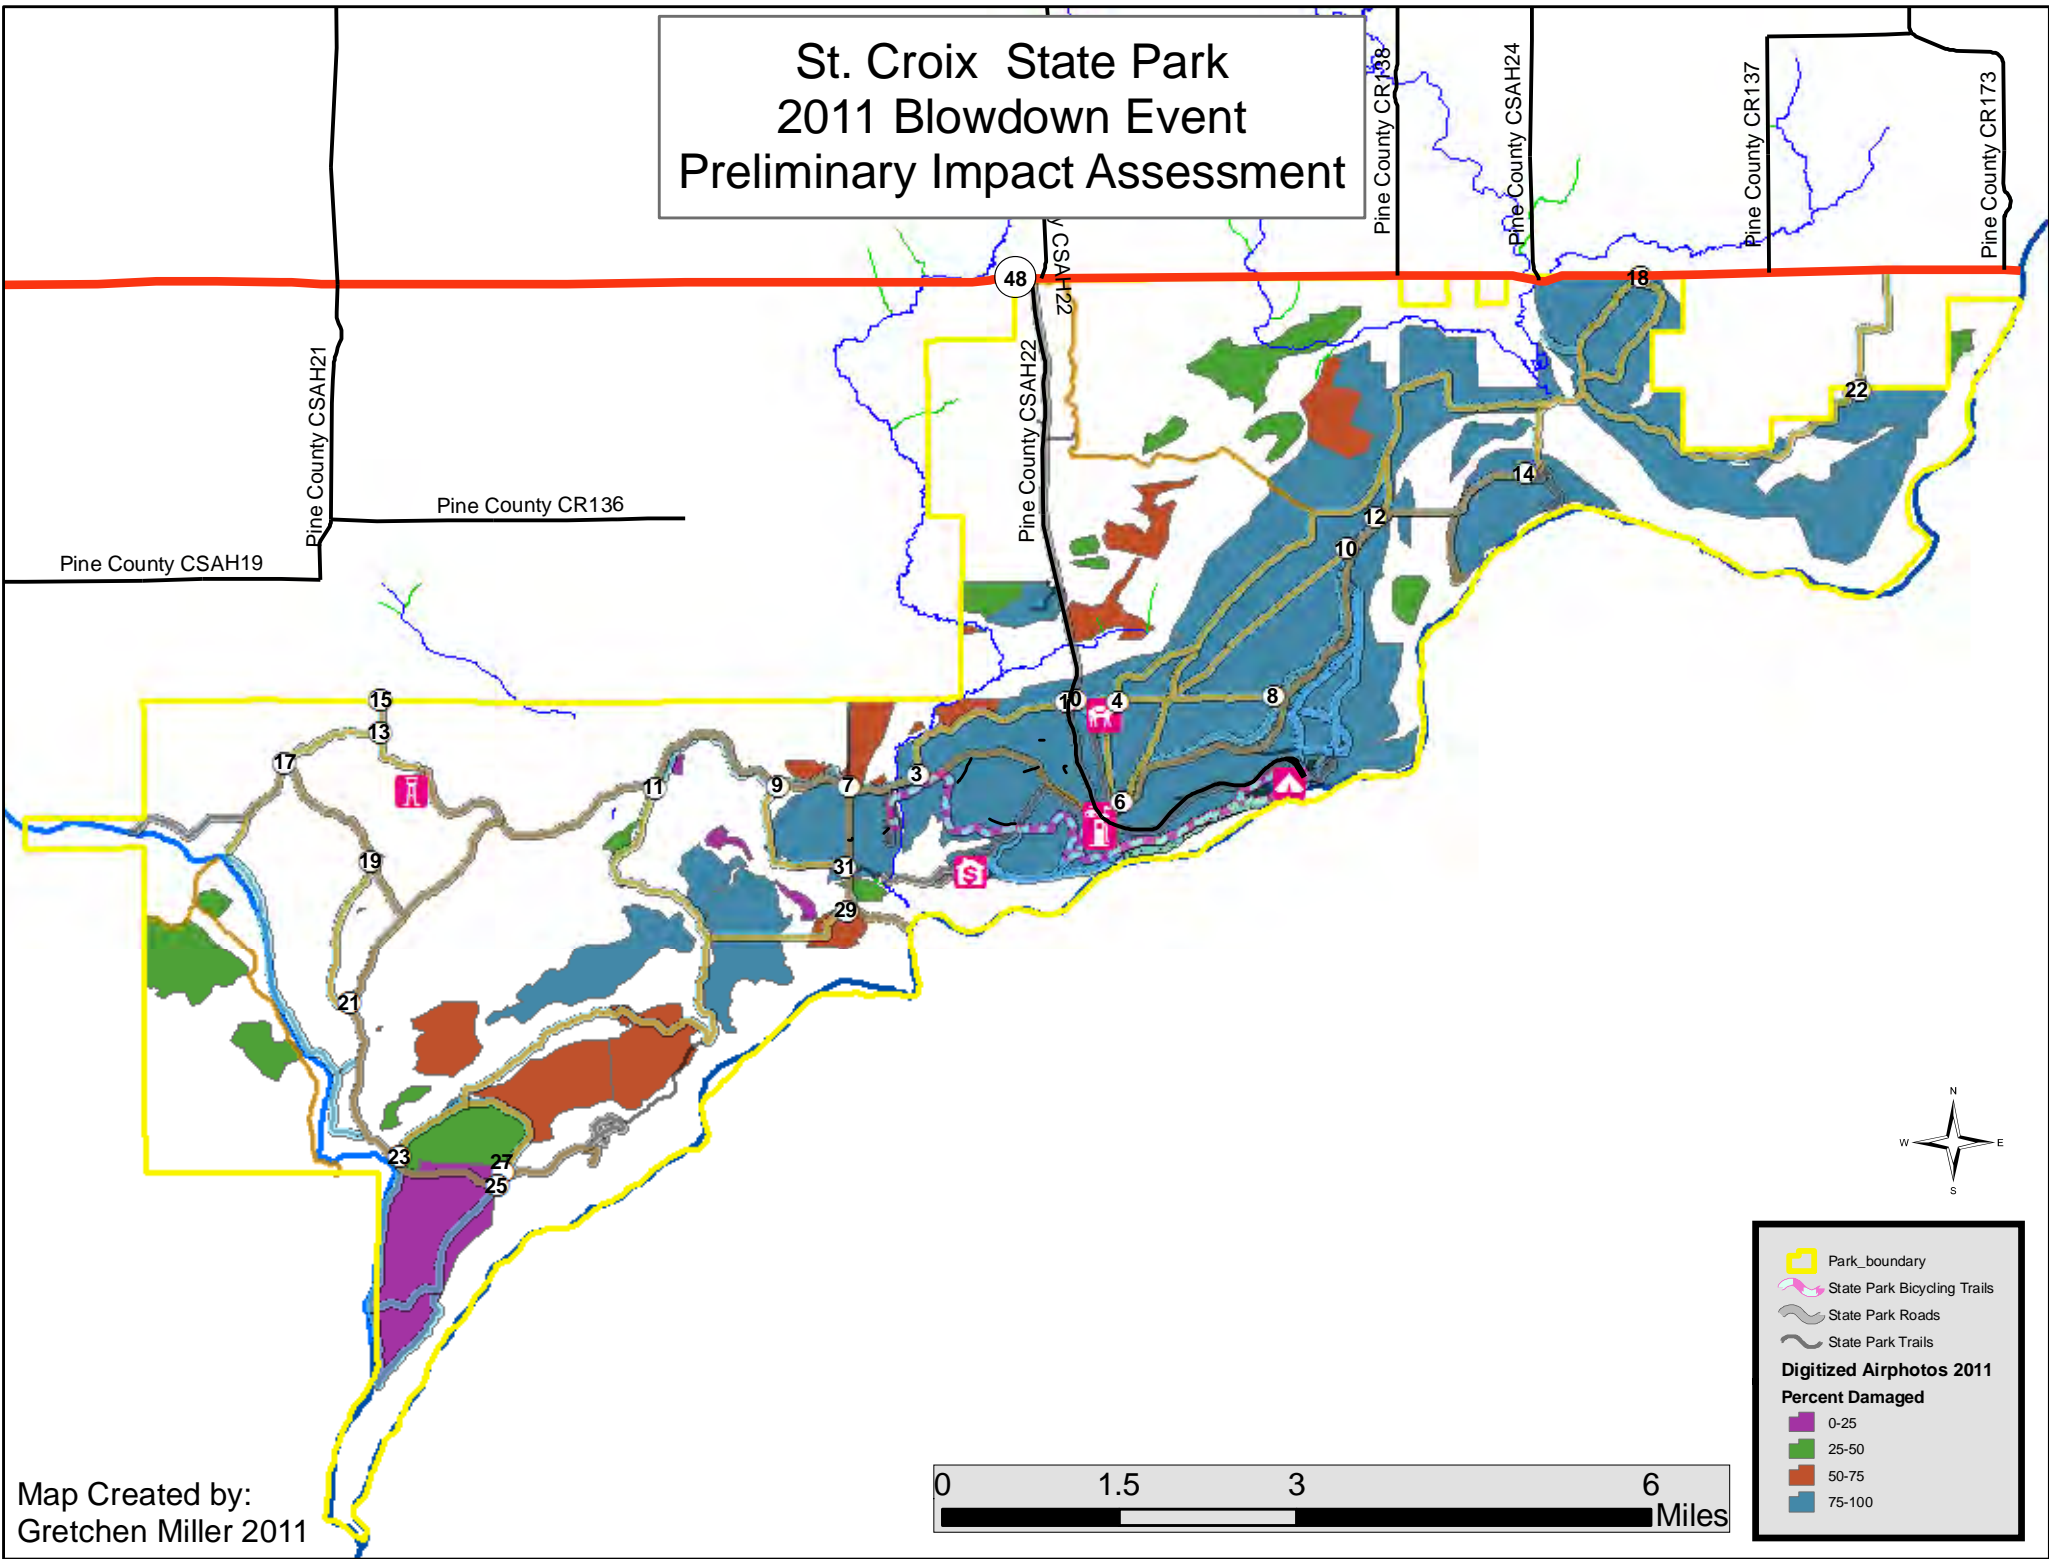

St. Croix State Park 2011 Blowdown Event Preliminary Impact Assessment

Map Created by:
Gretchen Miller 2011

□ Park_boundary
— State Park Bicycling Trails
— State Park Roads
— State Park Trails
Digitized Airphotos 2011
Percent Damaged
■ 0-25
■ 25-50
■ 50-75
■ 75-100