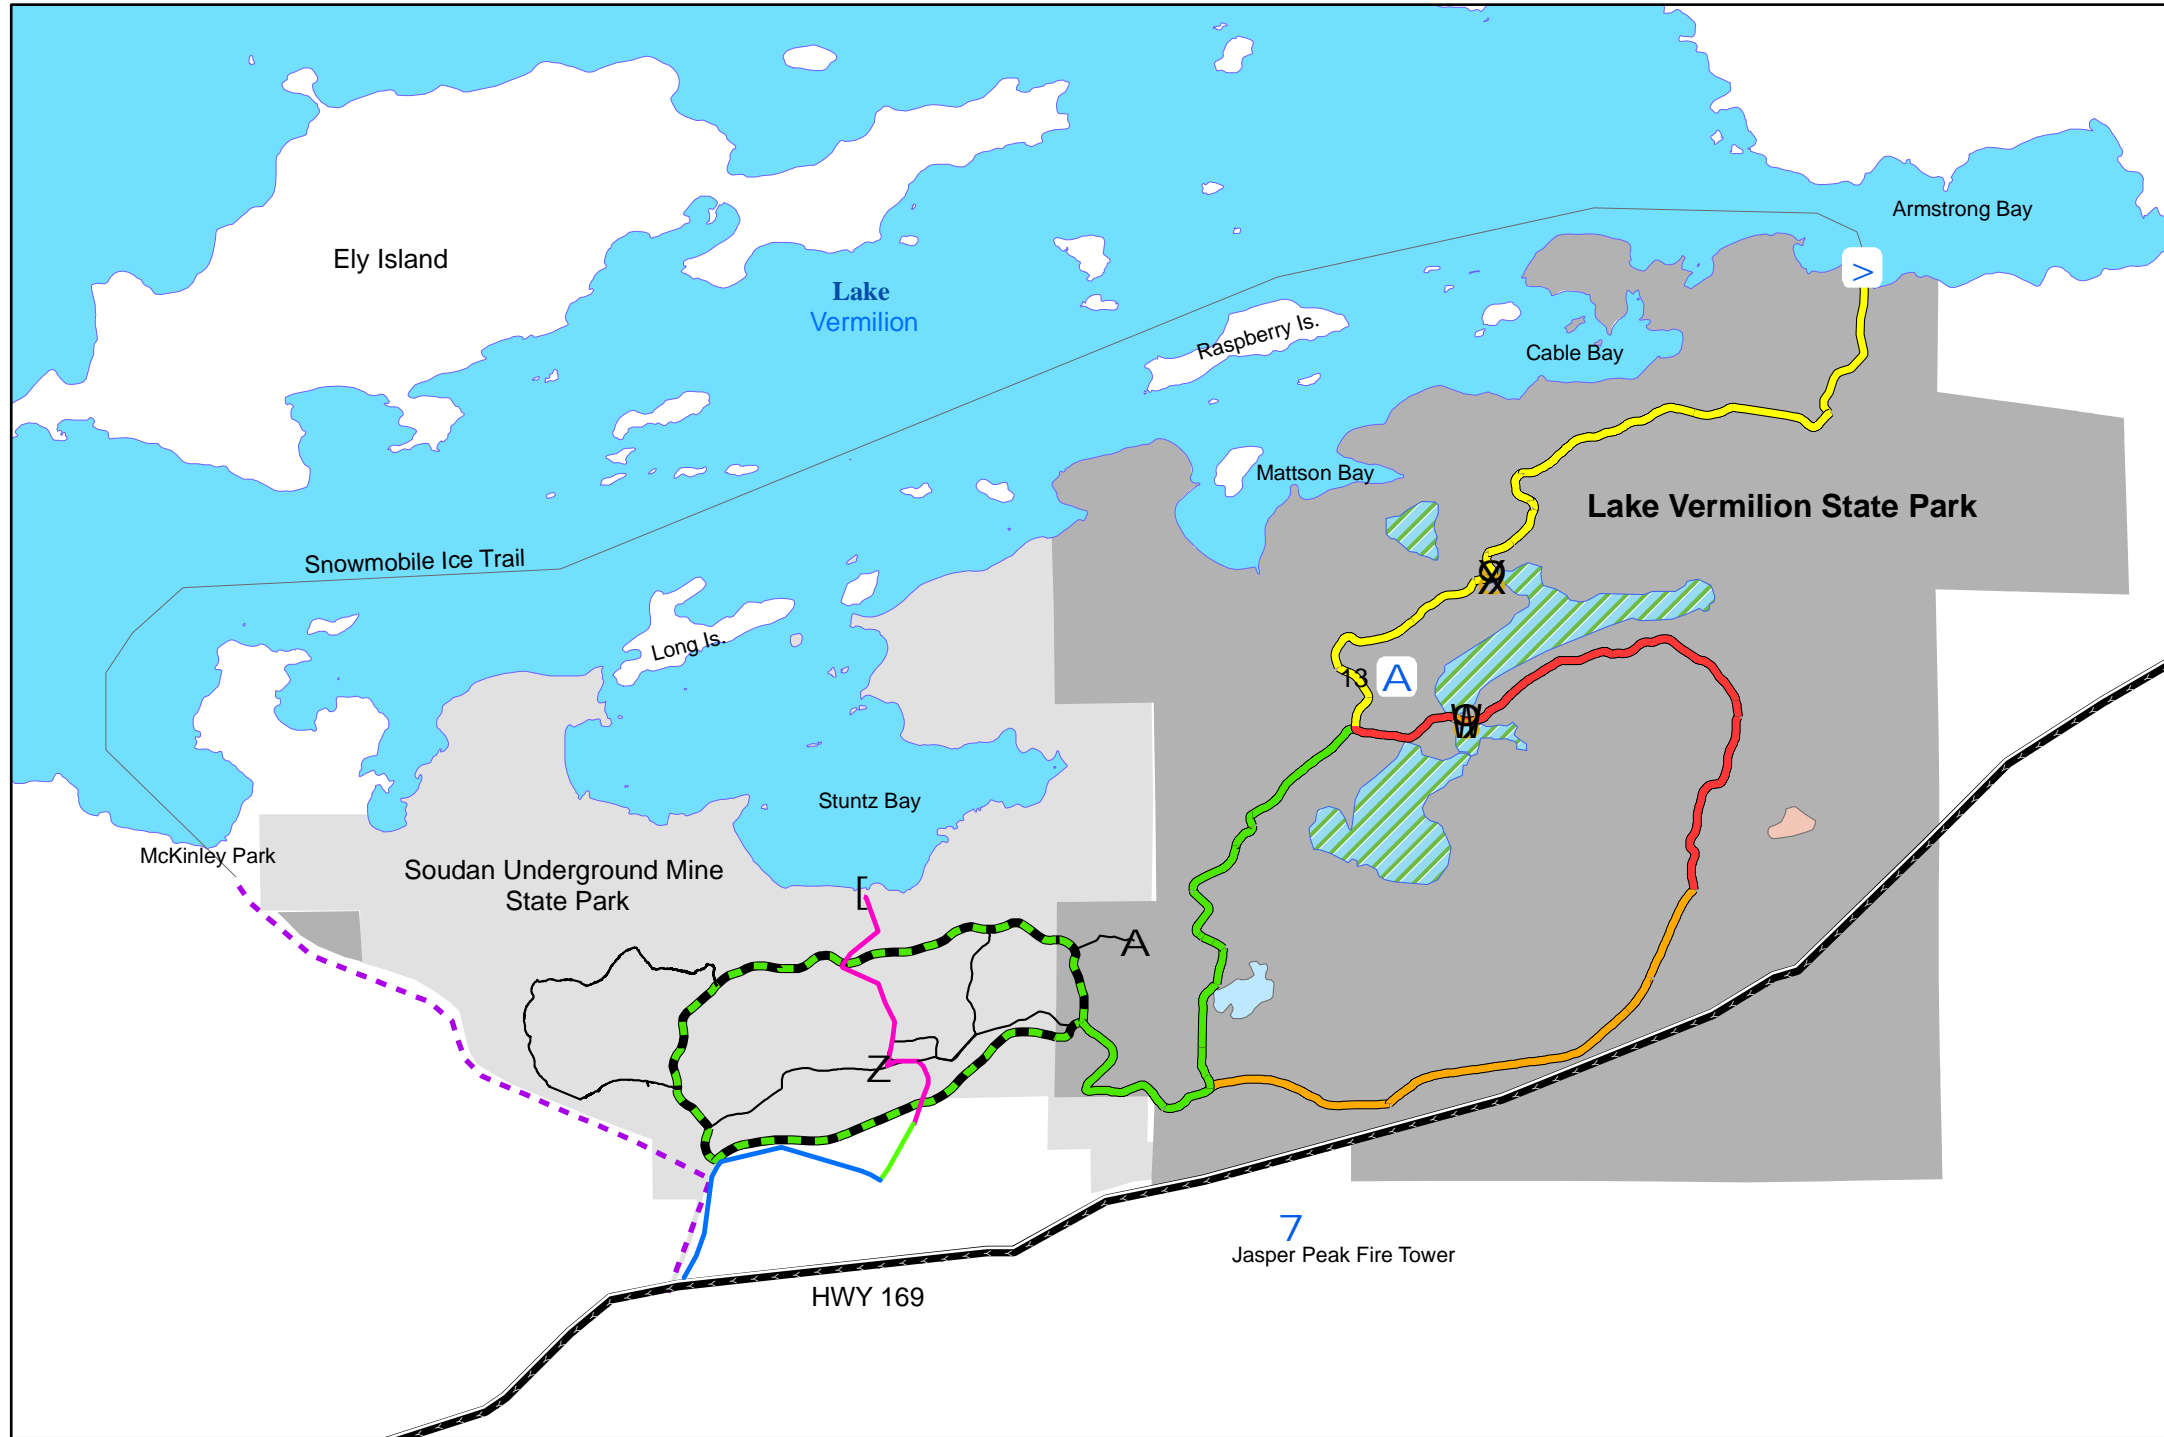

**Soudan Underground Mine & Lake Vermilion State Park
Temporary Snowmobile Trails
2011**

**Snowmobiles Allowed
on Colored Trails Only**

Legend

- Soudan Sno-mo Trail
- Hiking Trails
- Spur to Taconite Trail
- Park Office
- Stuntz Bay Road
- Green_Trail
- Orange_Trail
- Red_Trail
- Yellow_Trail
- Lander Mattson Peak
- Armstrong Bay Day Use Area
- Alaska Shaft Trail Overlook
- Beaver dam bridge
- Bridge
- HWY 169