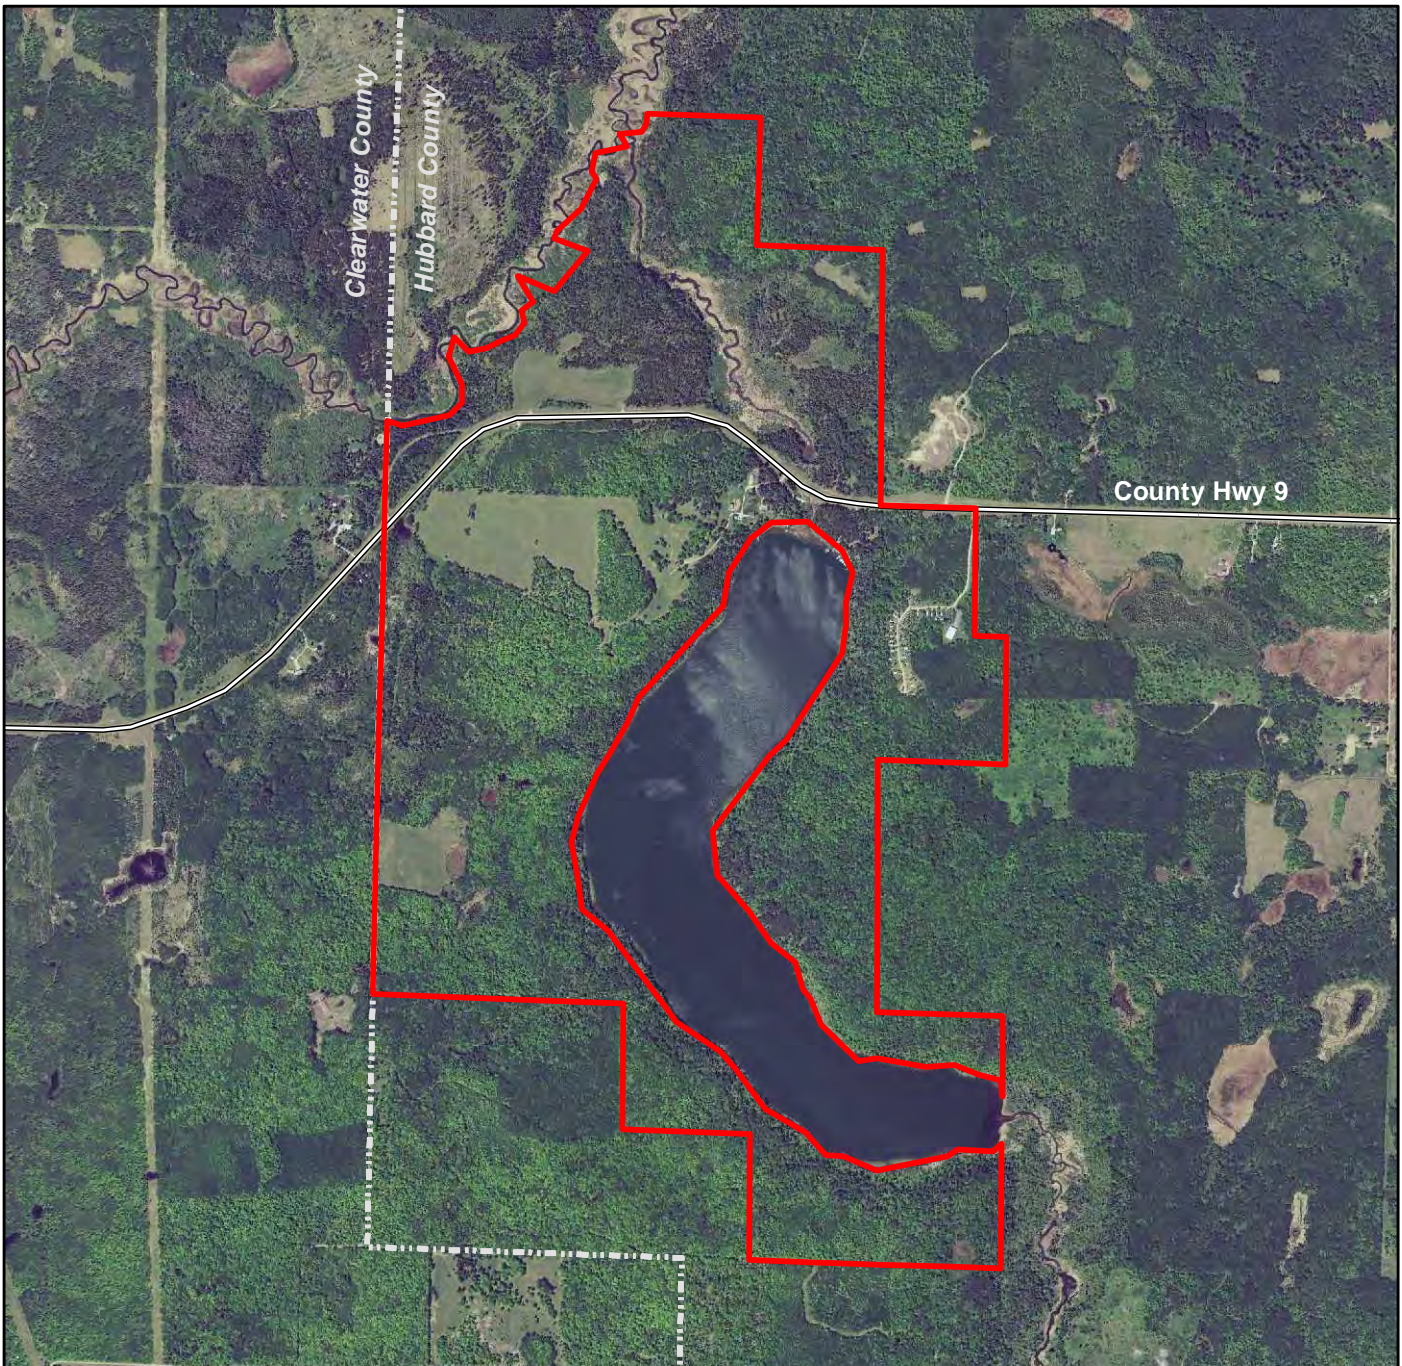

Minnesota State Parks and Trails

LaSalle Lake SRA, Hubbard County

8/10/2011 Working Statutory Boundary

0 0.5 Miles 1:24,000

LaSalle Lake SRA Statutory Boundary

County Boundaries

Note: This statutory boundary, as described in Minn. Session Laws, 2011, First Special Session, Ch. 6, Article 3, Sec. 8, Subd. 2, was derived using DNR PLS40 Public Land Survey data and Hubbard County parcel data. This boundary and this map are unofficial working files for internal DNR use only.