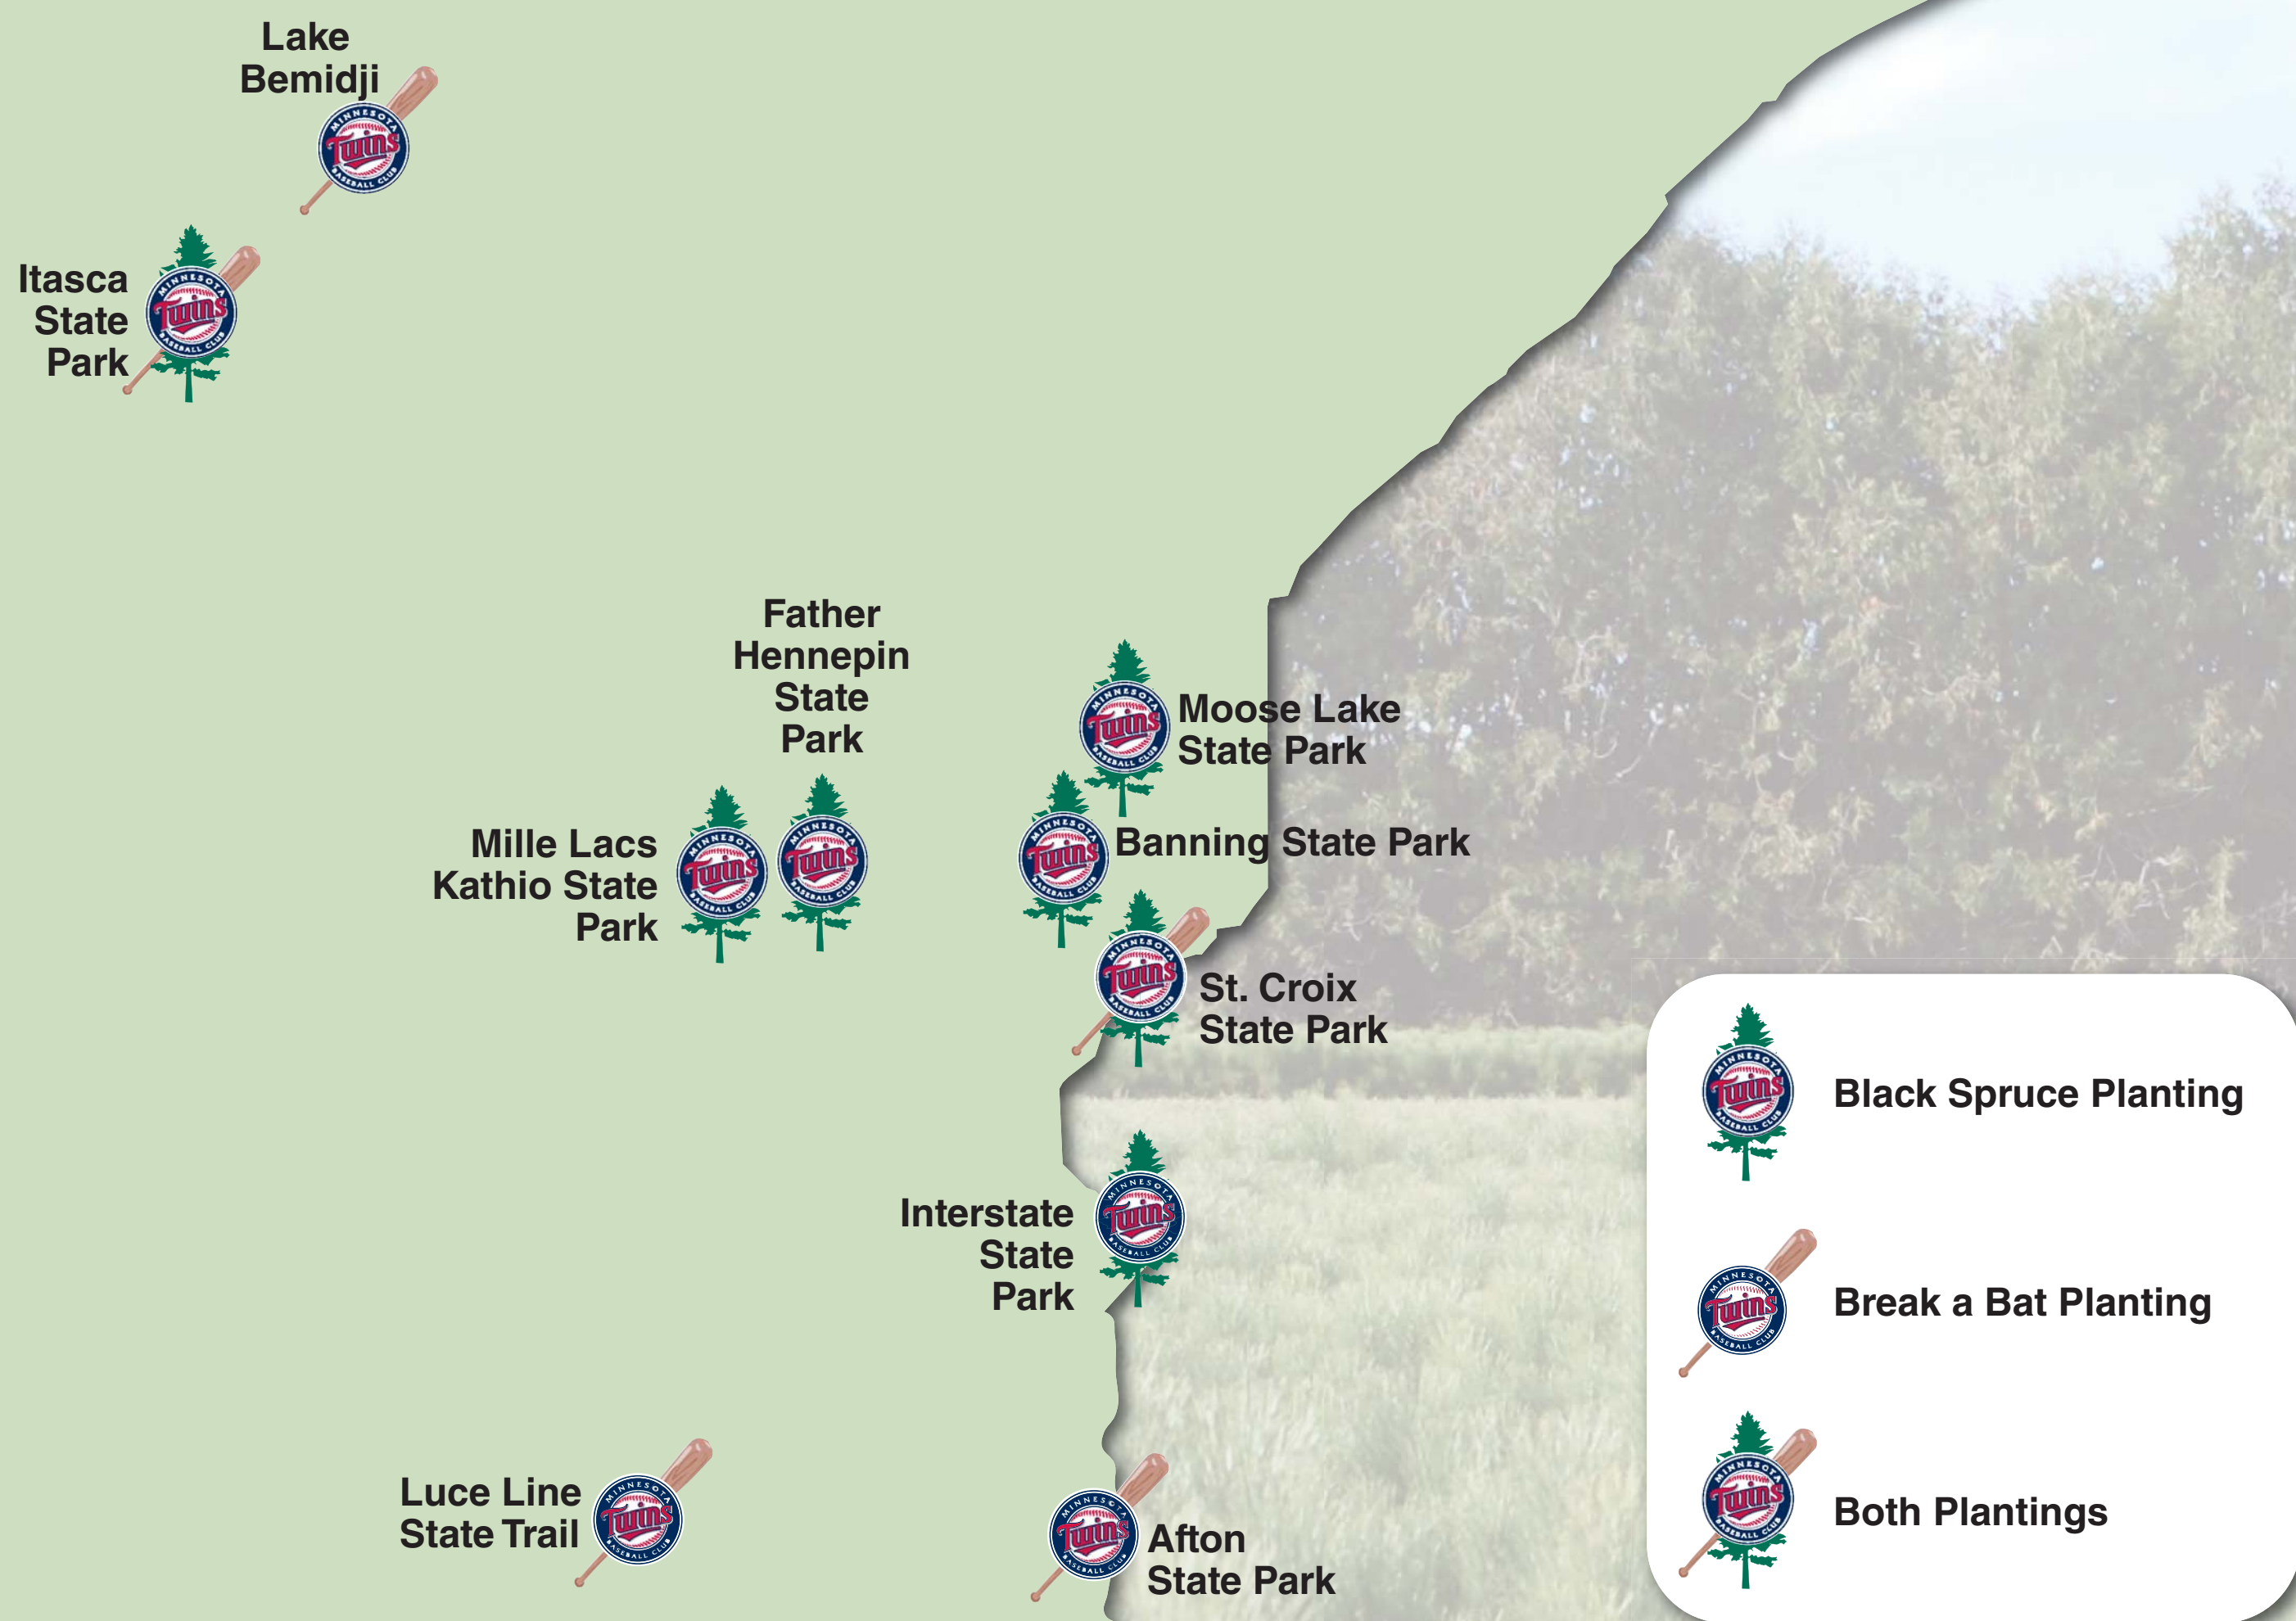

**Minnesota Department
of Natural Resources
Parks and Trails**

and the

**Minnesota
Twins**

Partnership Planting Locations

**Over 18,000
trees planted so far!**

For the second year in a row, the Minnesota Department of Natural Resources, Parks and Trails, and the Minnesota Twins have partnered to make Minnesota a better place! With the Break a Bat, Plant a Tree program, 100 trees are planted every time a Twins pitcher breaks an opponent's bat. The DNR has also partnered with the Twins in relocating some of the black spruce trees that were originally planted in Target Field.