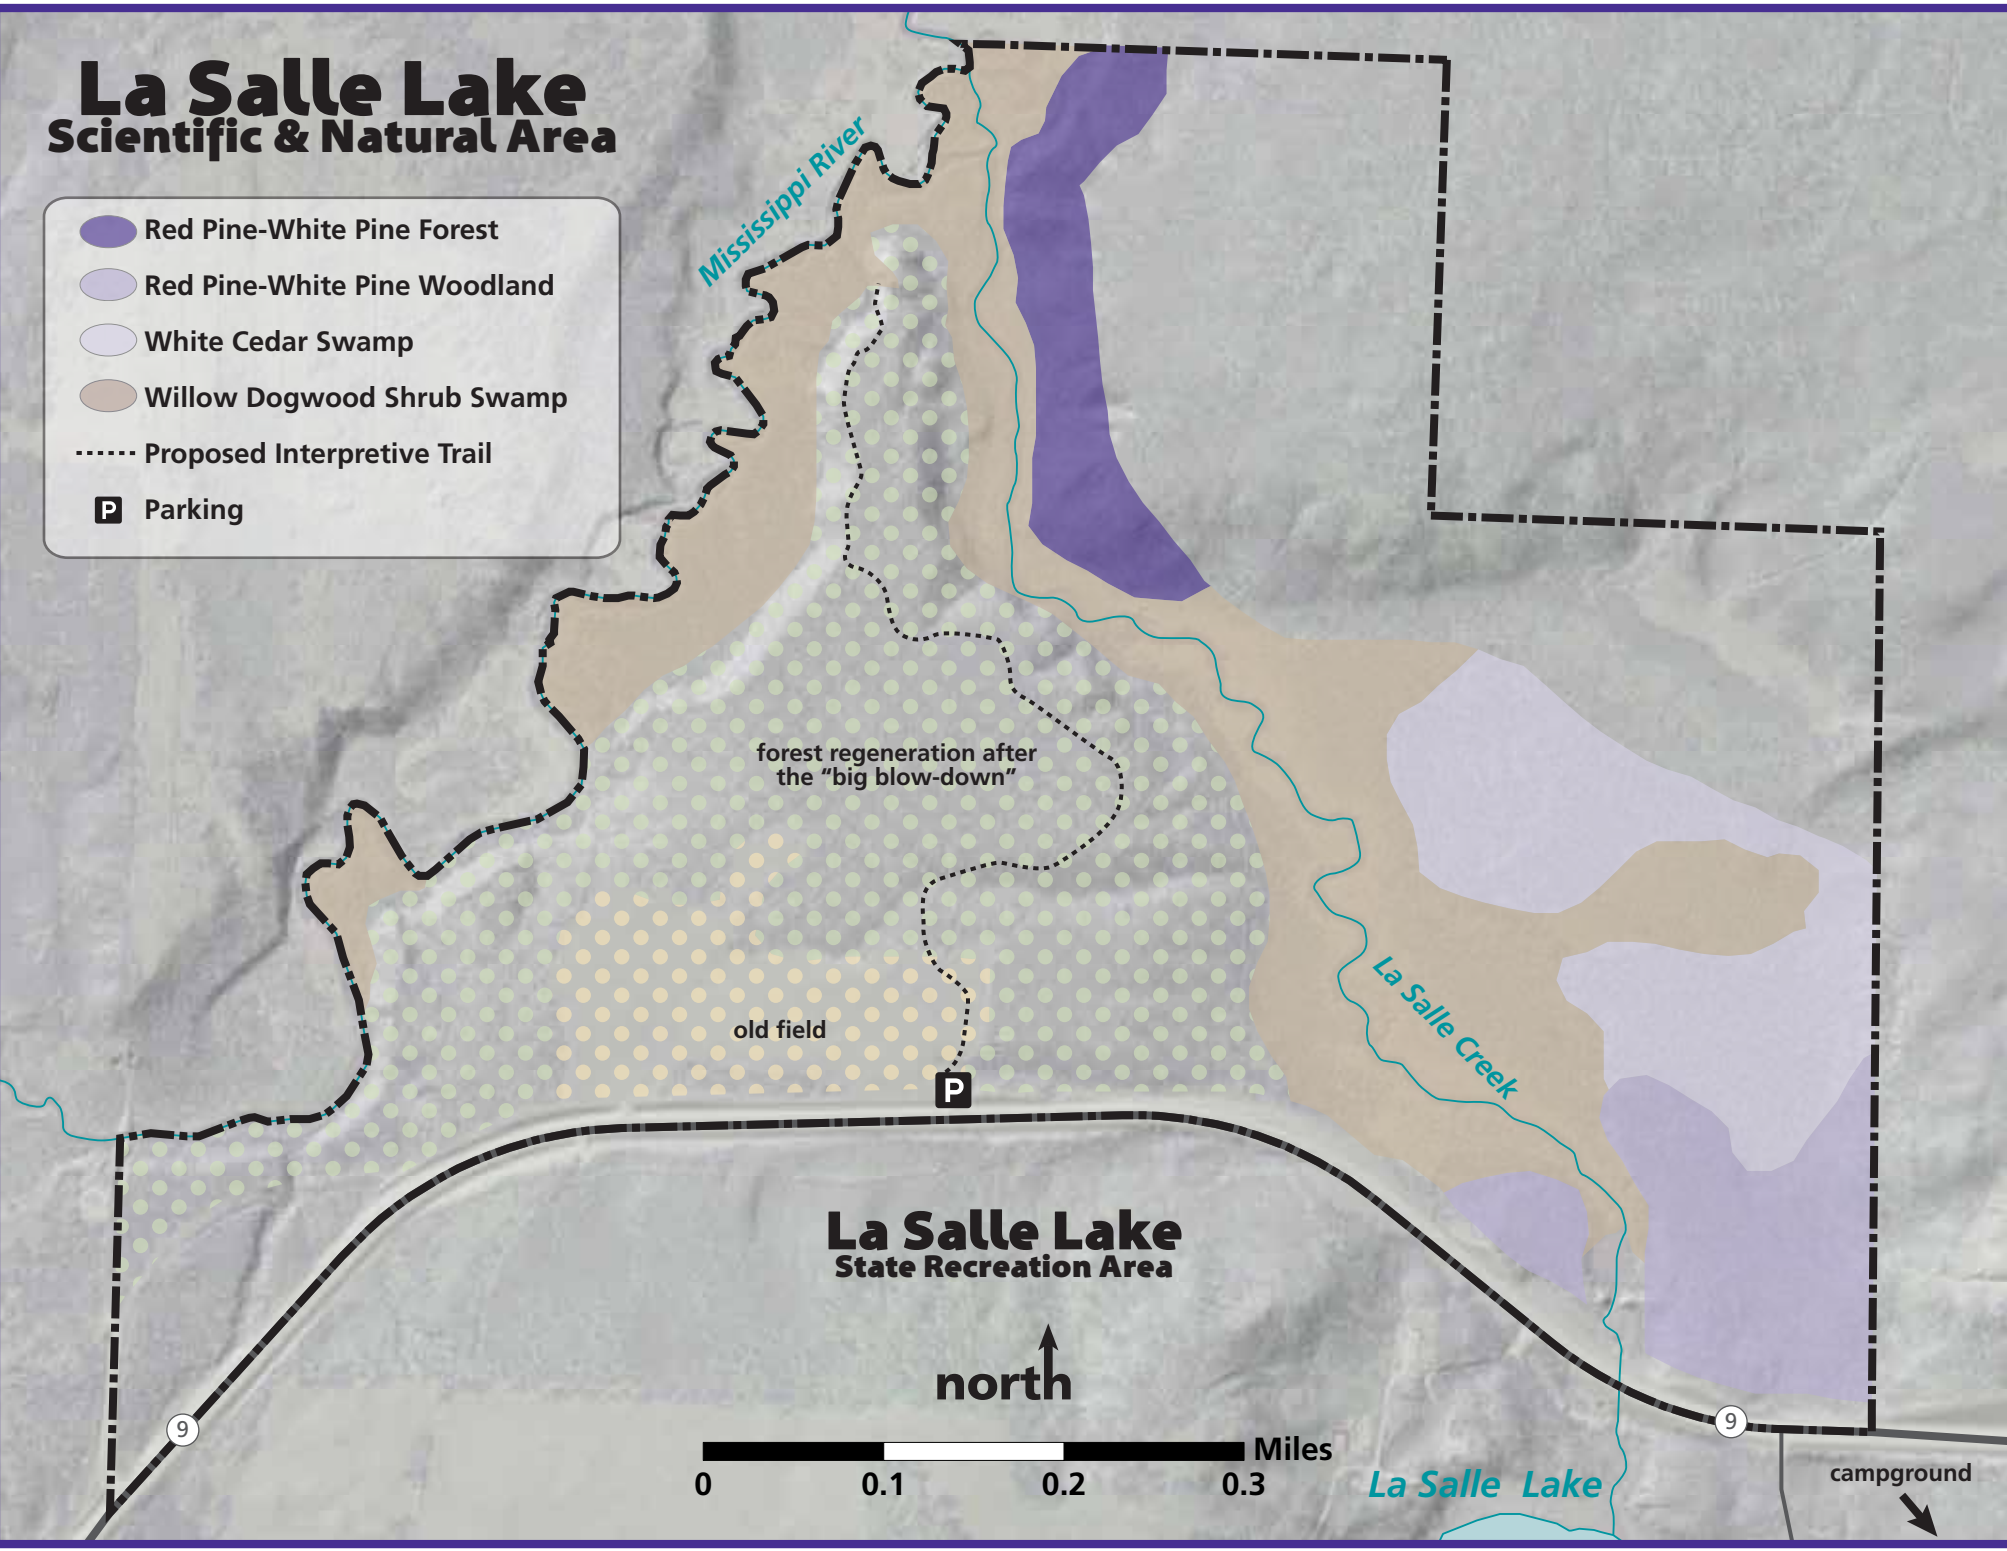

La Salle Lake Scientific & Natural Area

-  Red Pine-White Pine Forest
-  Red Pine-White Pine Woodland
-  White Cedar Swamp
-  Willow Dogwood Shrub Swamp
-  Proposed Interpretive Trail
-  Parking

campground