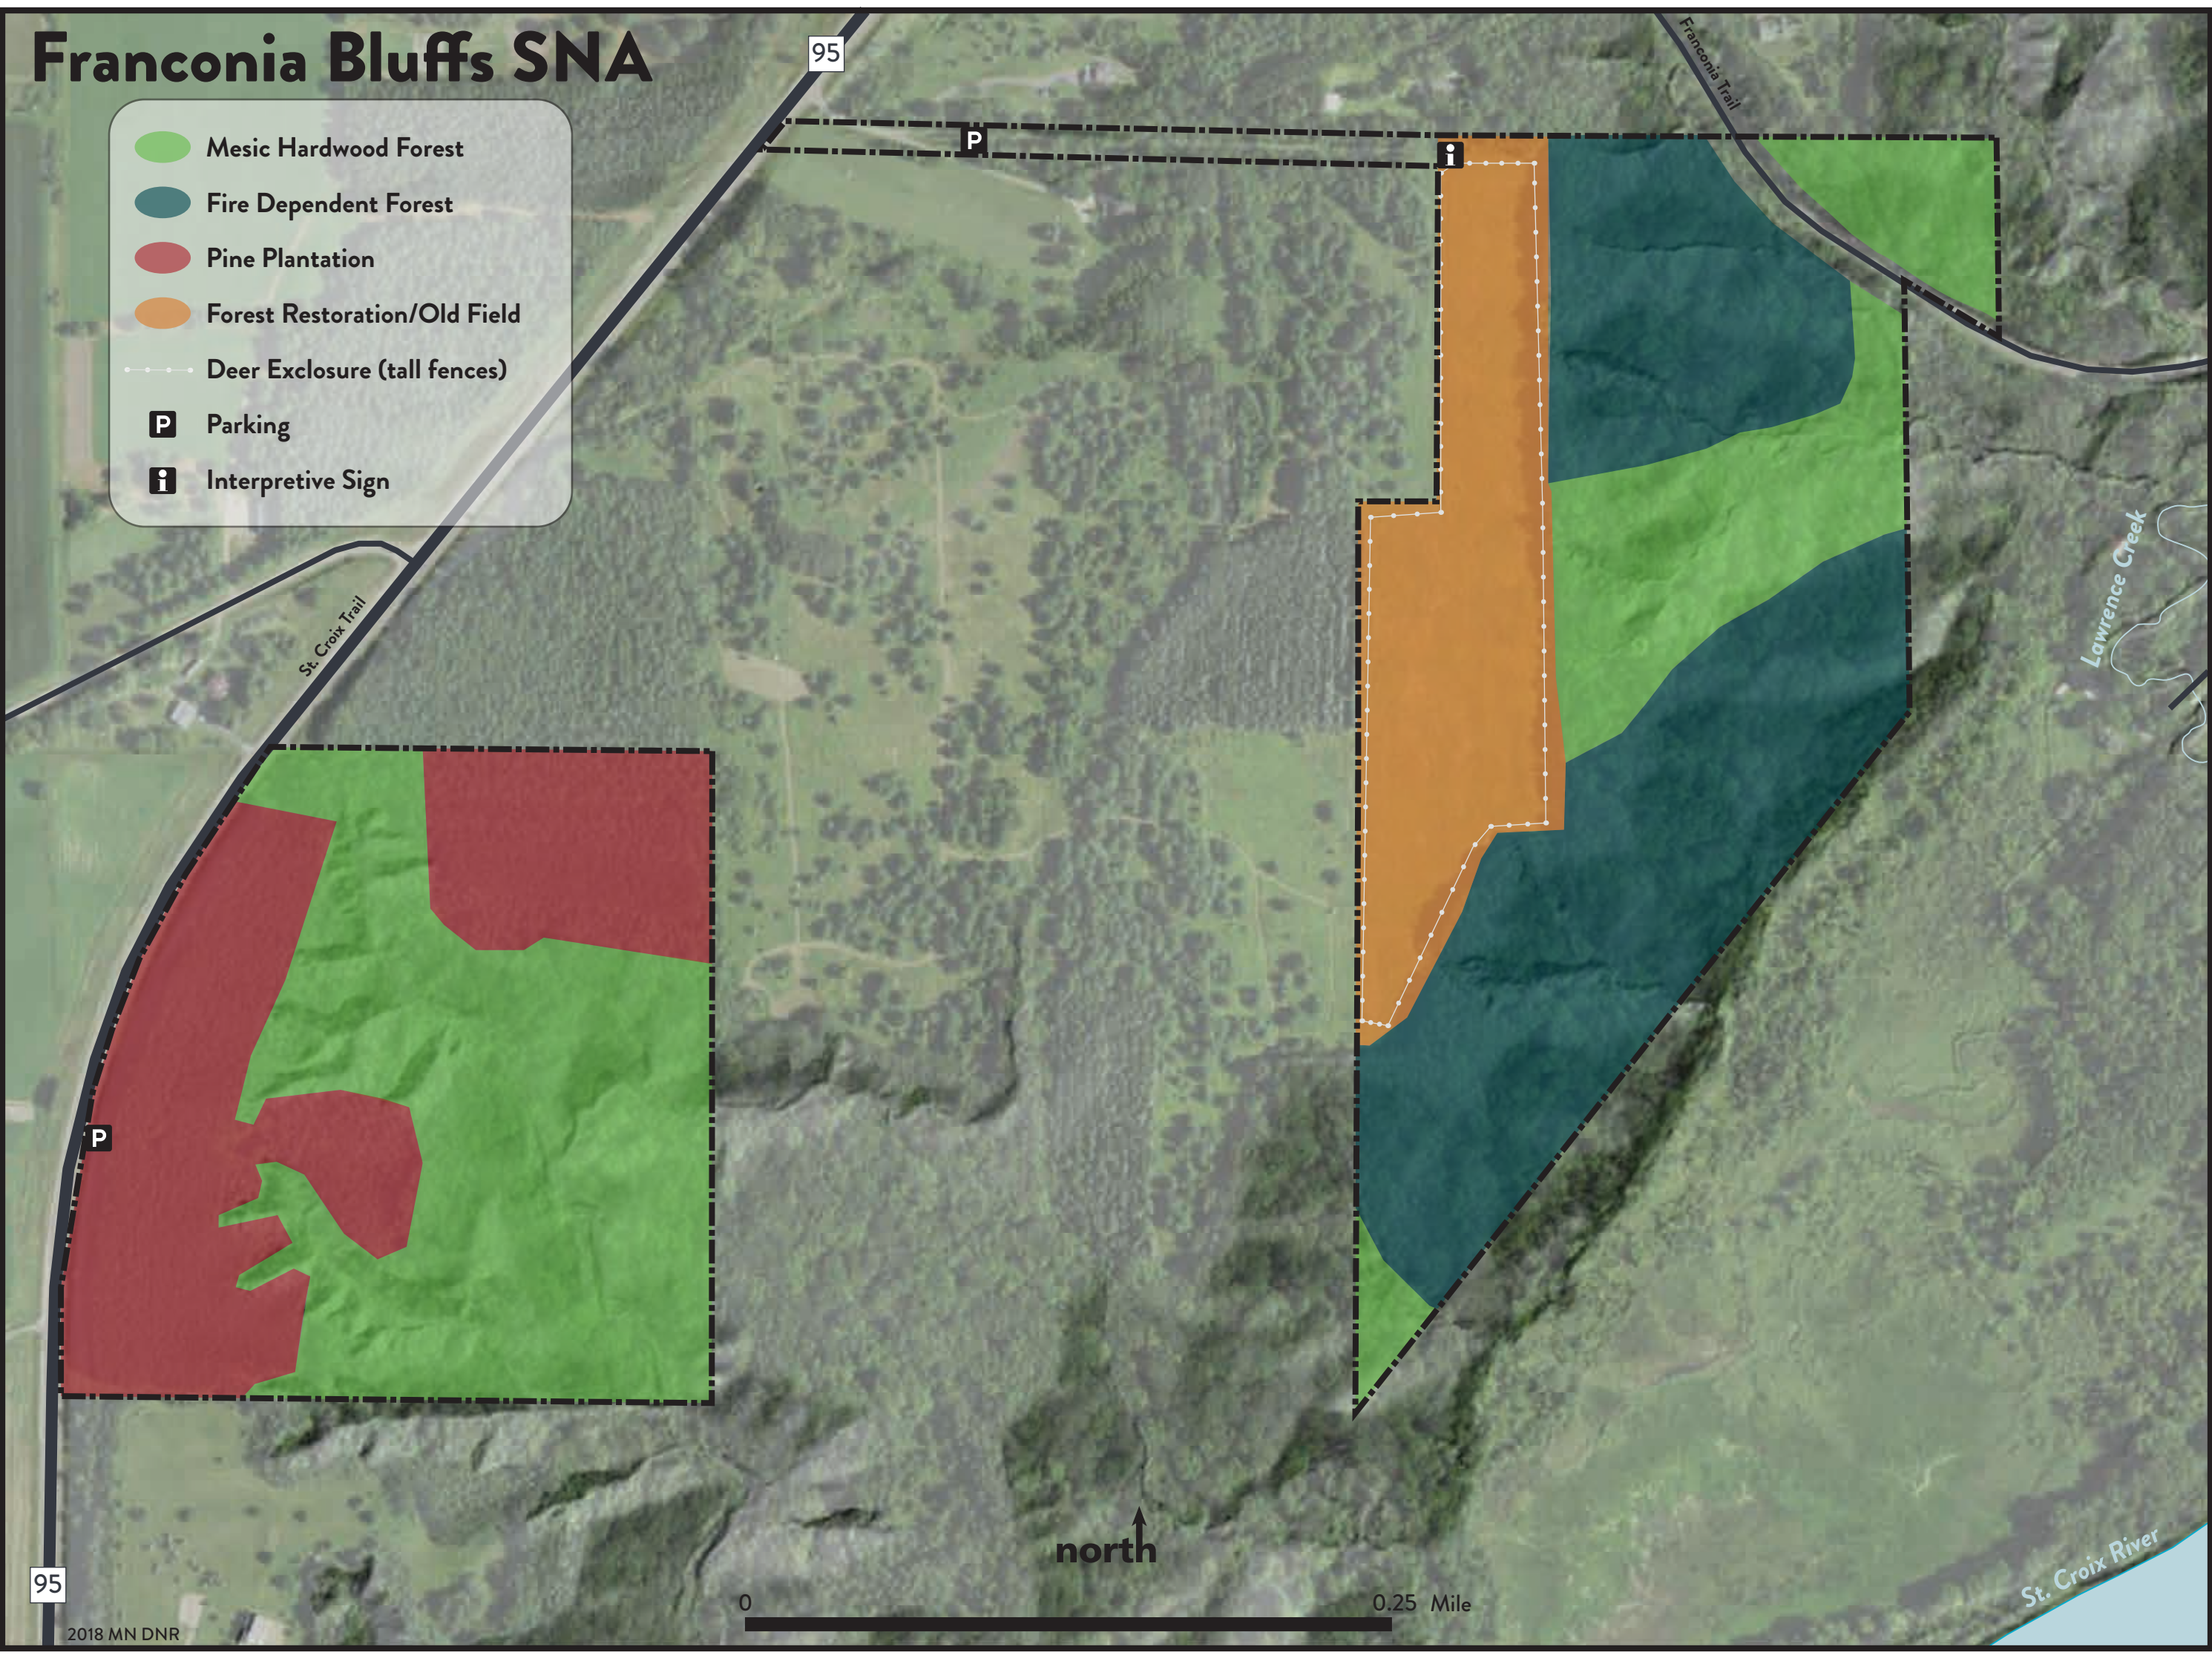

Franconia Bluffs SNA

-  Mesic Hardwood Forest
-  Fire Dependent Forest
-  Pine Plantation
-  Forest Restoration/Old Field
-  Deer Exclosure (tall fences)
-  Parking
-  Interpretive Sign

north

95