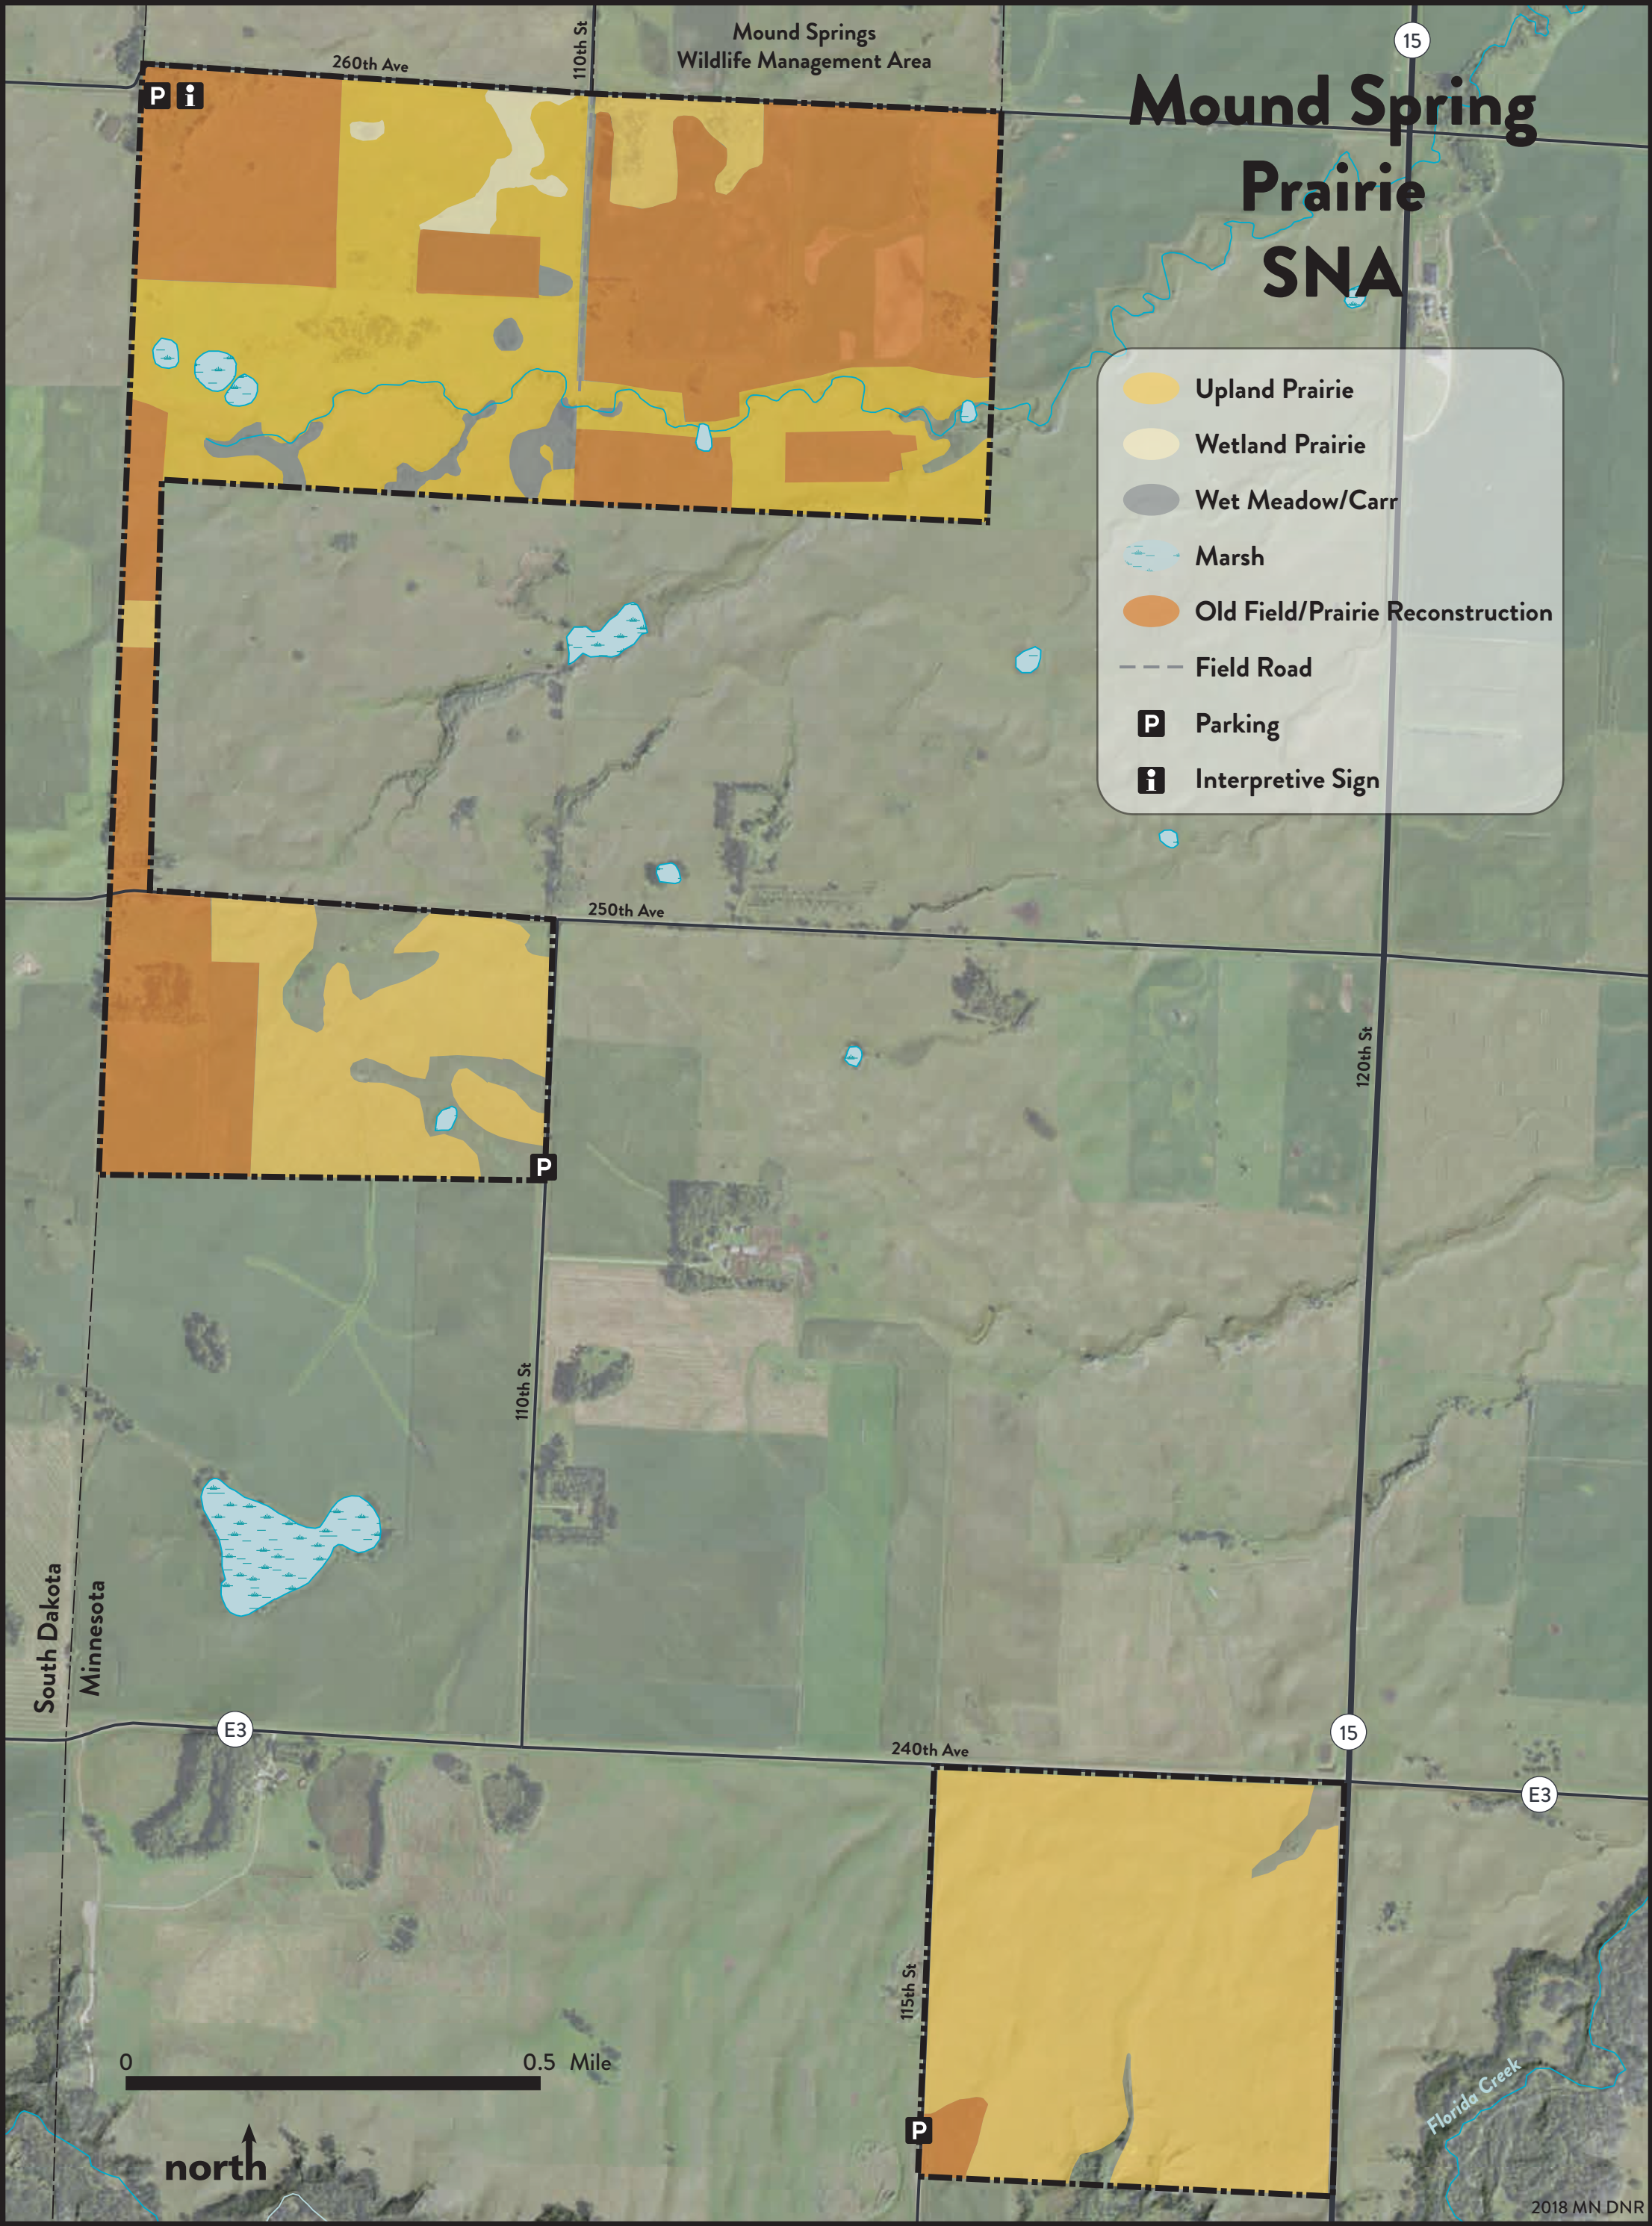

Mound Springs  
Wildlife Management Area

# Mound Spring Prairie SNA

-  Upland Prairie
-  Wetland Prairie
-  Wet Meadow/Carr
-  Marsh
-  Old Field/Prairie Reconstruction
-  Field Road
-  Parking
-  Interpretive Sign

South Dakota  
Minnesota

0 0.5 Mile

north