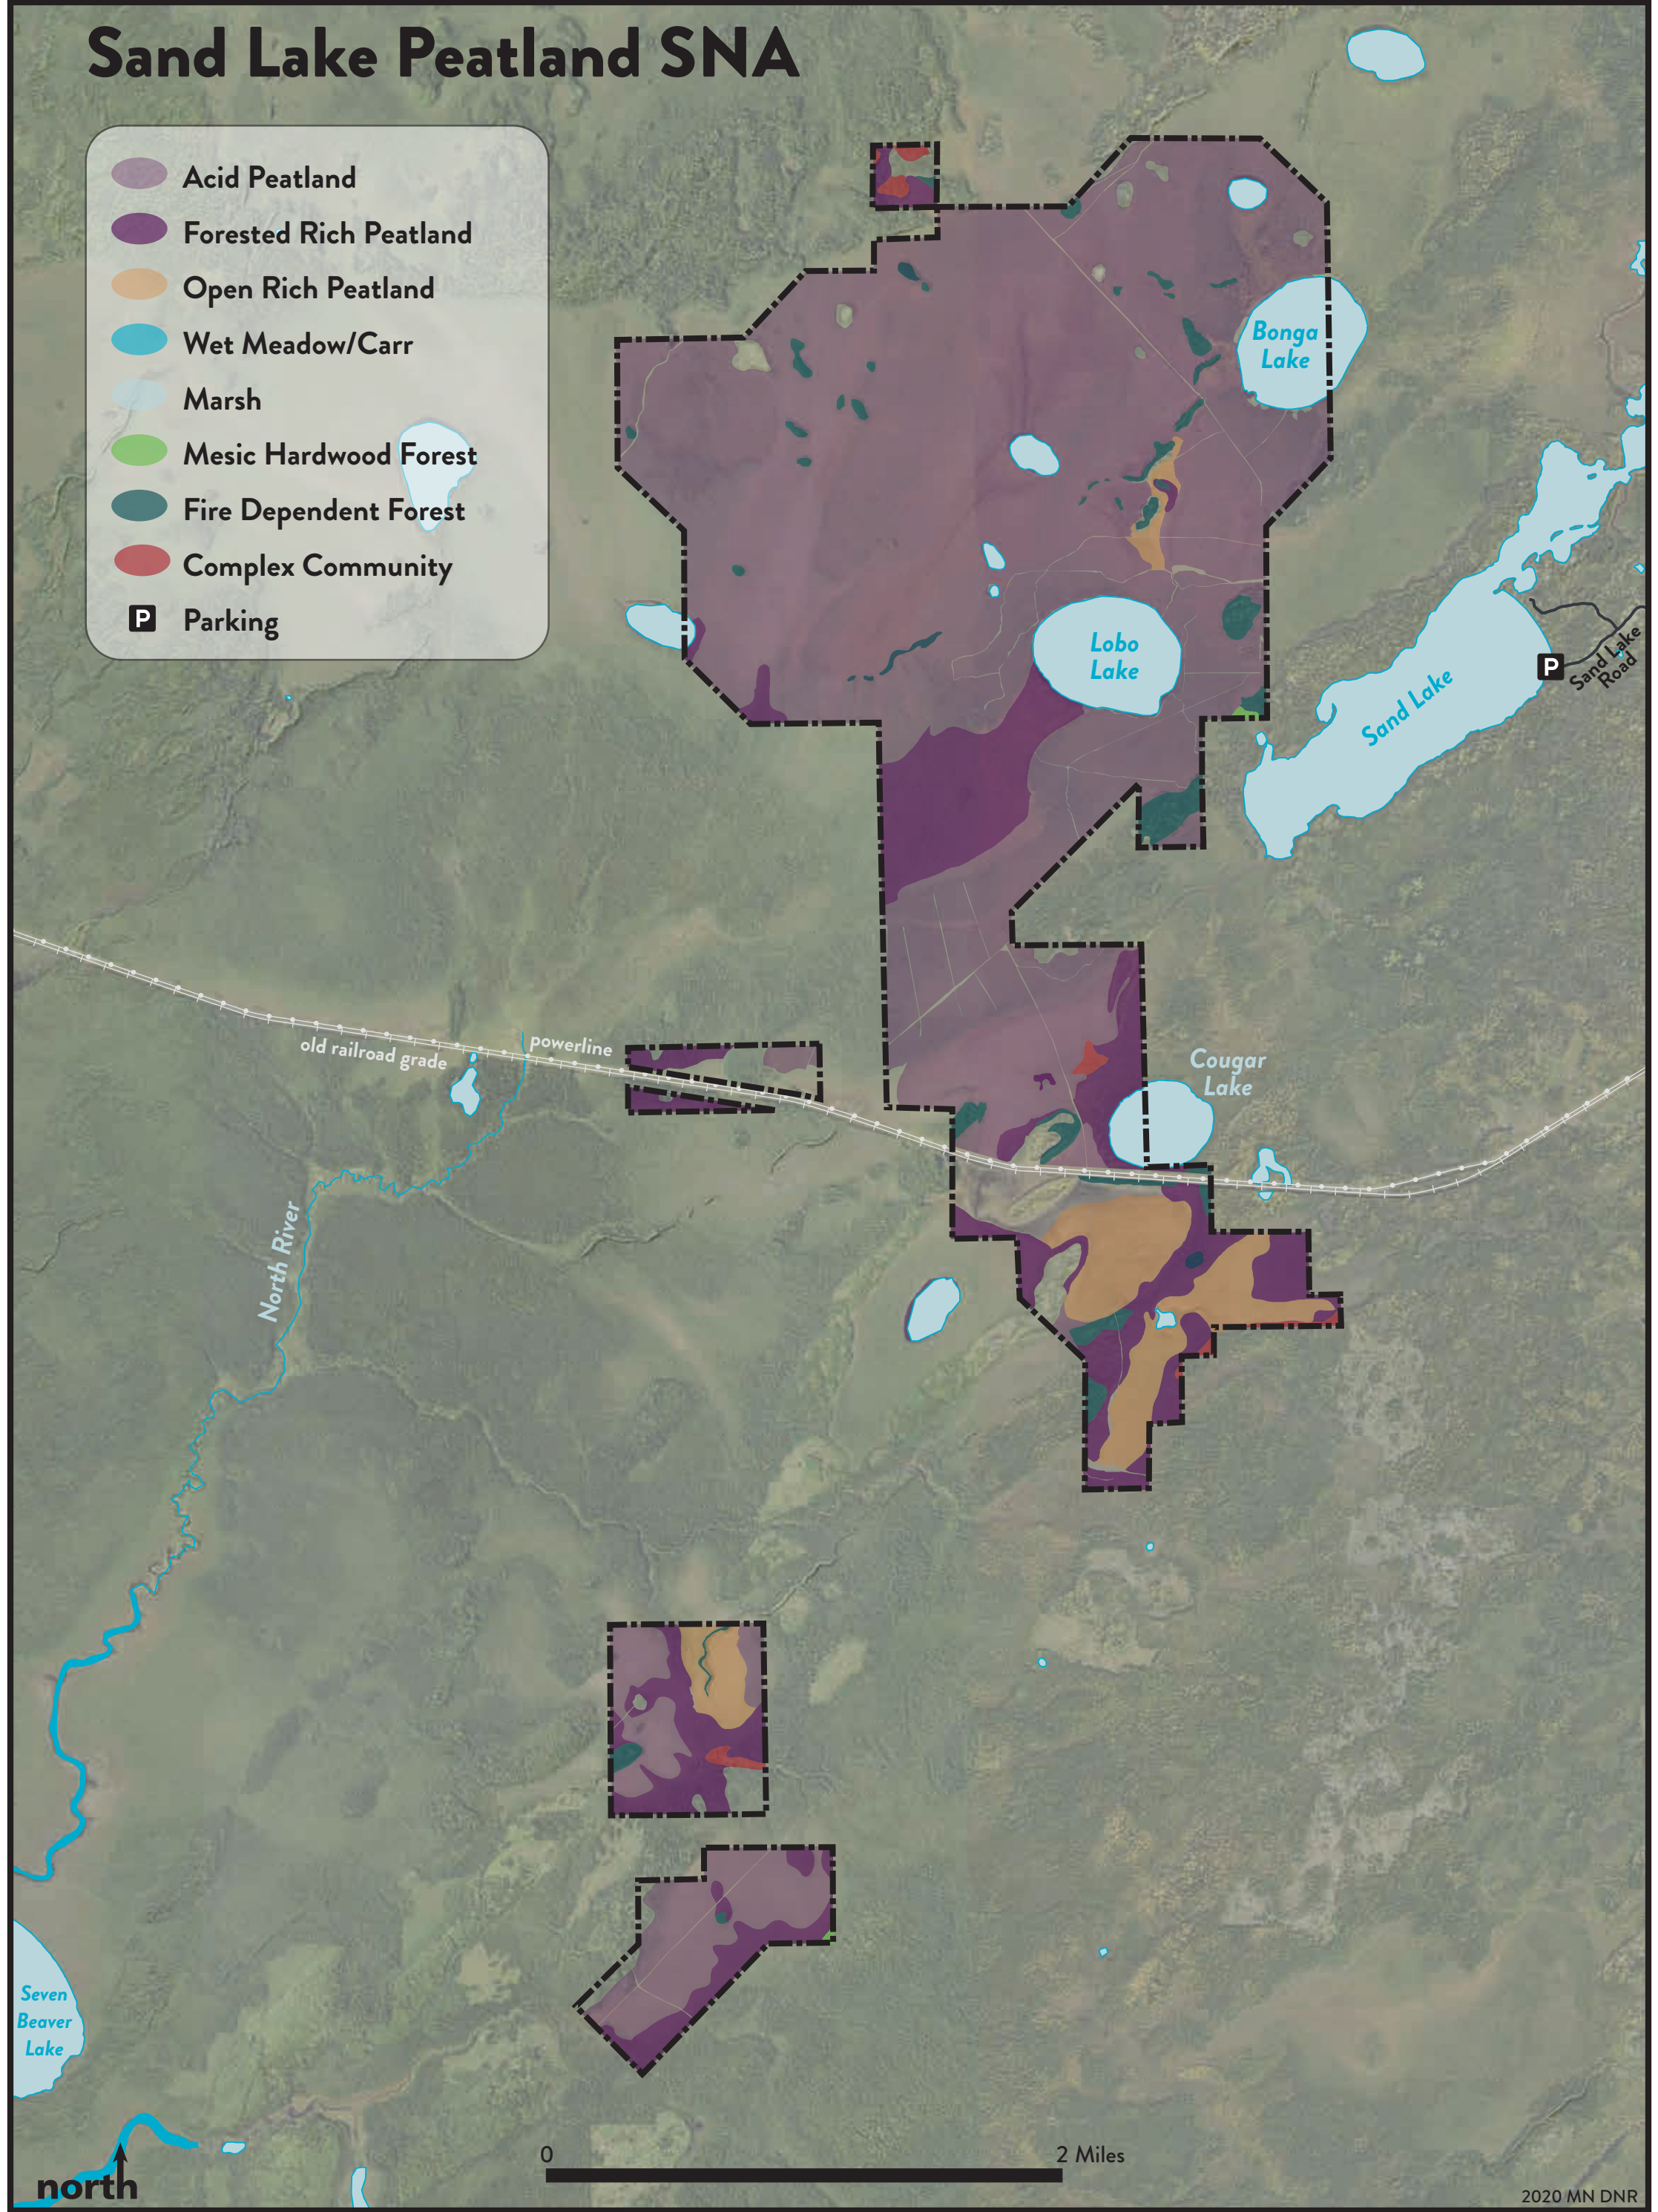

Sand Lake Peatland SNA

- Acid Peatland
- Forested Rich Peatland
- Open Rich Peatland
- Wet Meadow/Carr
- Marsh
- Mesic Hardwood Forest
- Fire Dependent Forest
- Complex Community
- P Parking

0 2 Miles

north