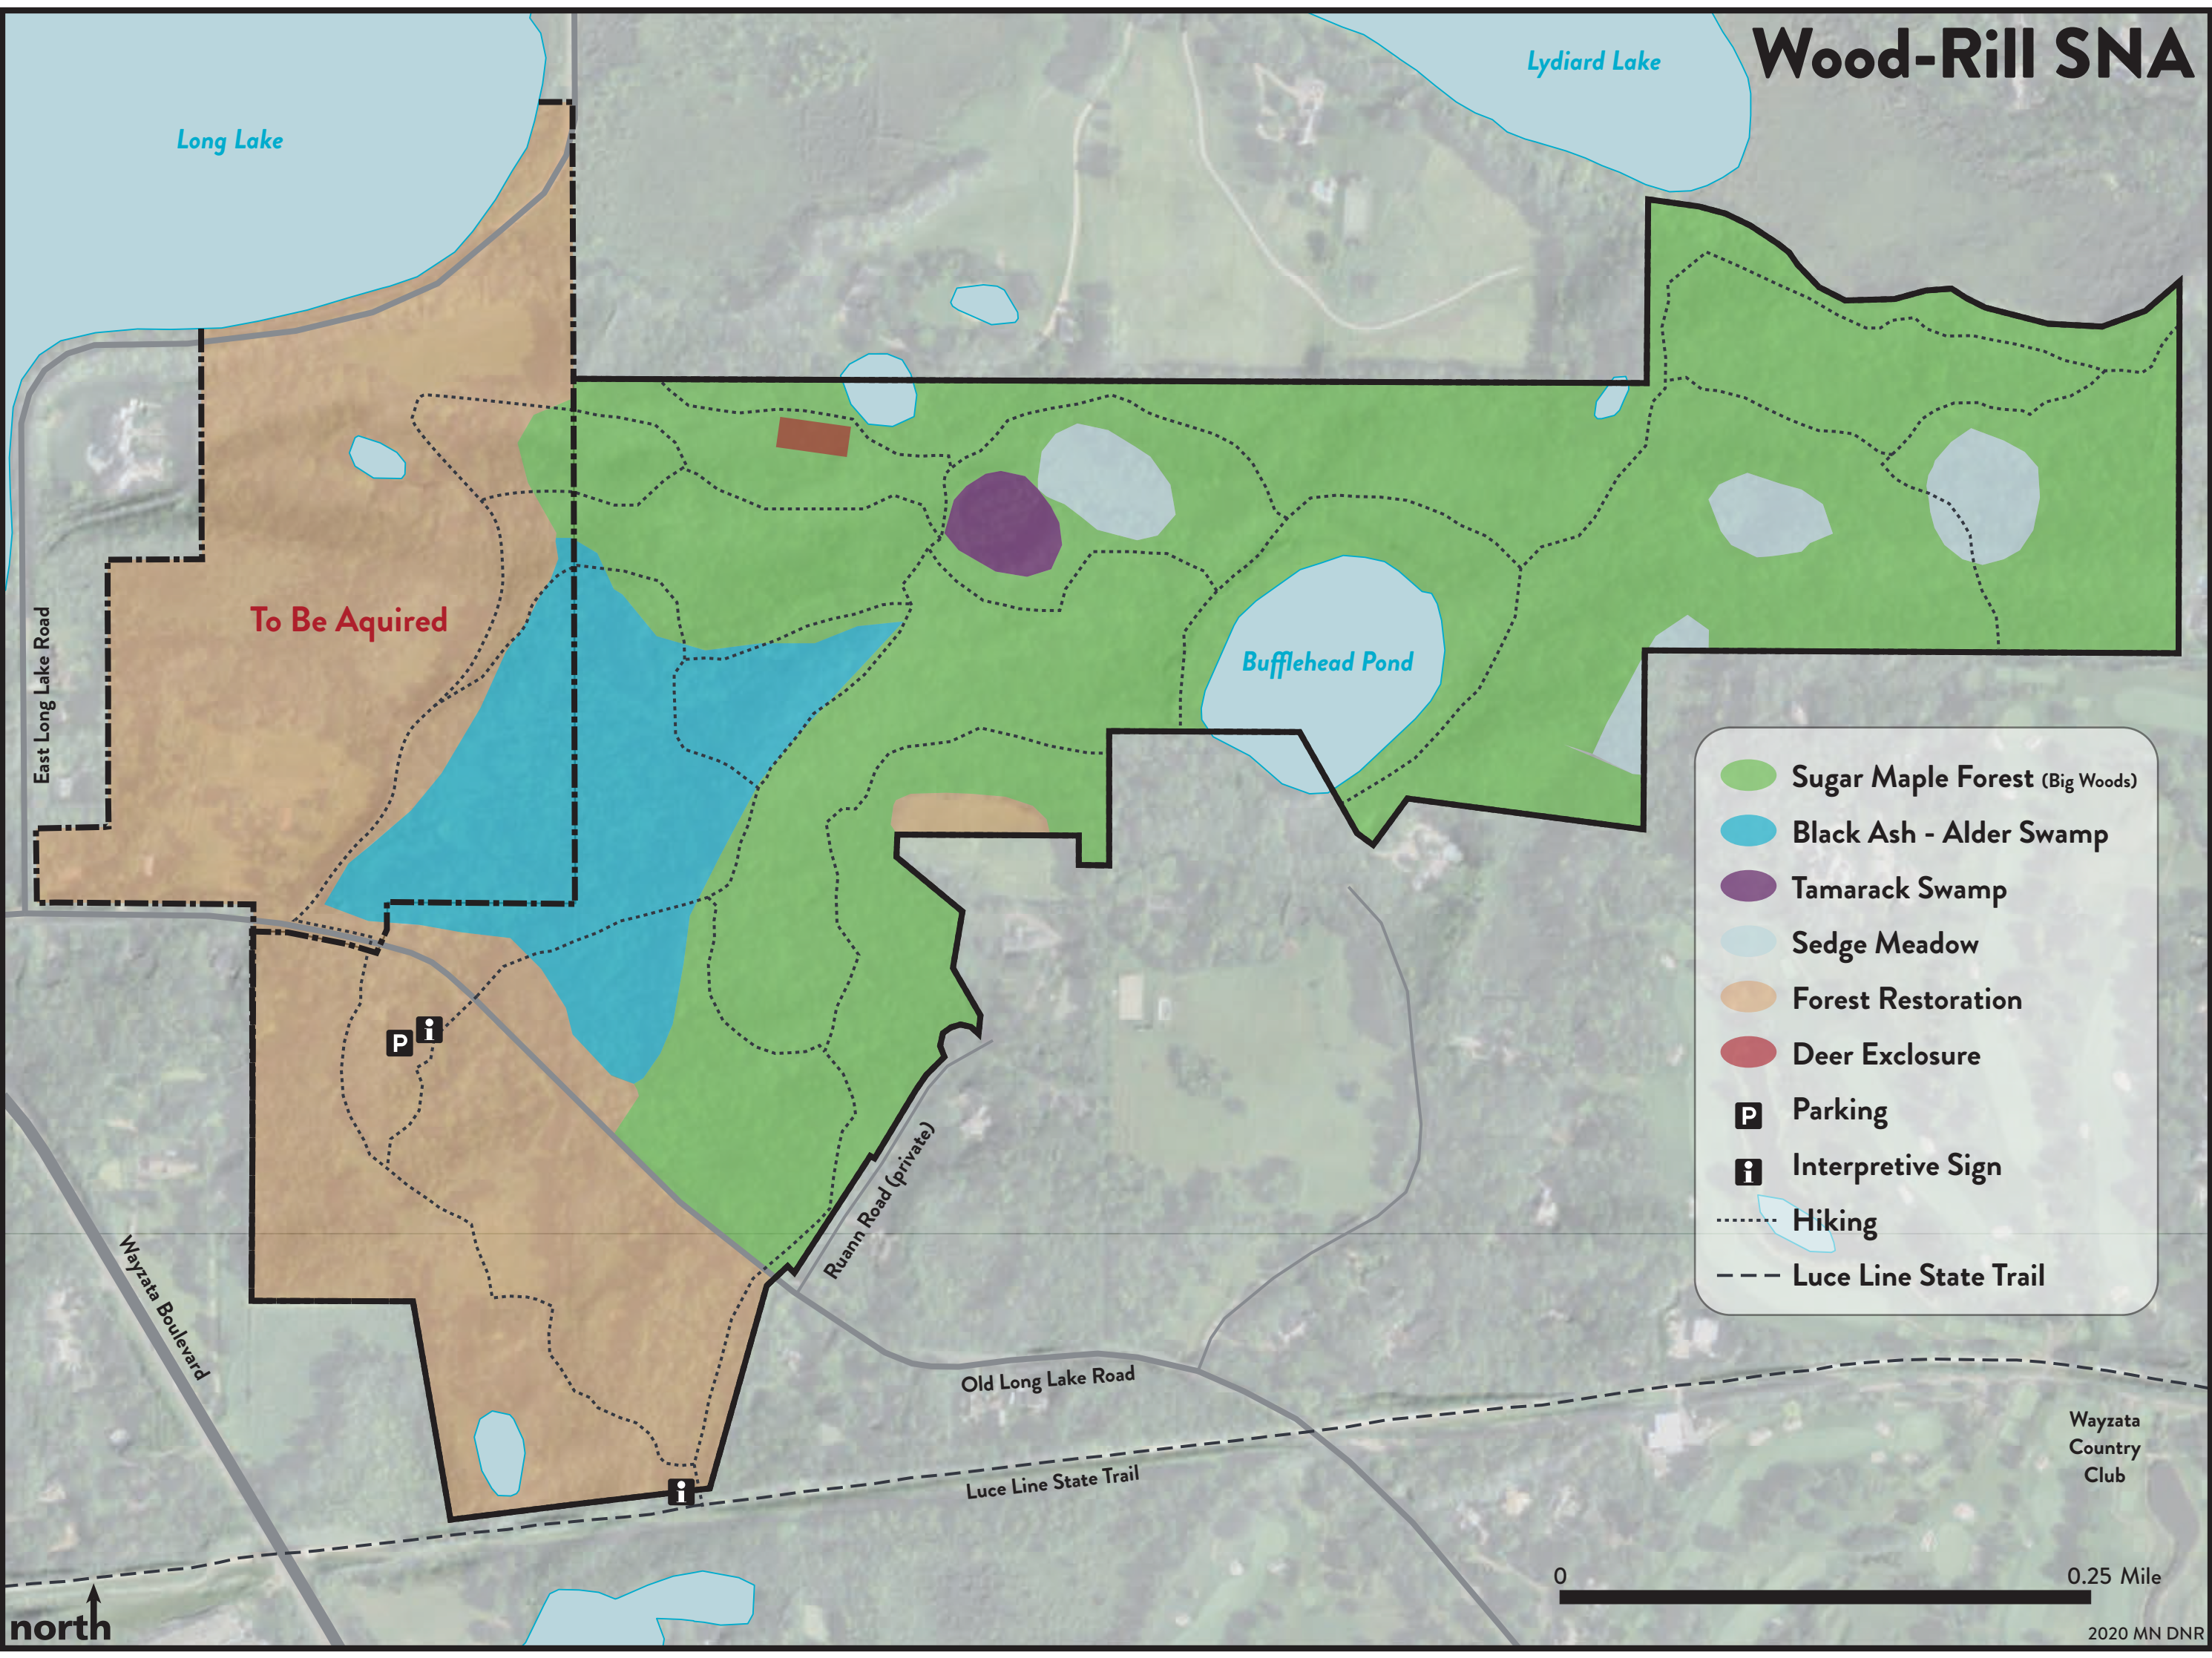

# Wood-Rill SNA

- Sugar Maple Forest (Big Woods)
- Black Ash - Alder Swamp
- Tamarack Swamp
- Sedge Meadow
- Forest Restoration
- Deer Exclosure
- Parking
- Interpretive Sign
- Hiking
- Luce Line State Trail

north ↑

0 0.25 Mile