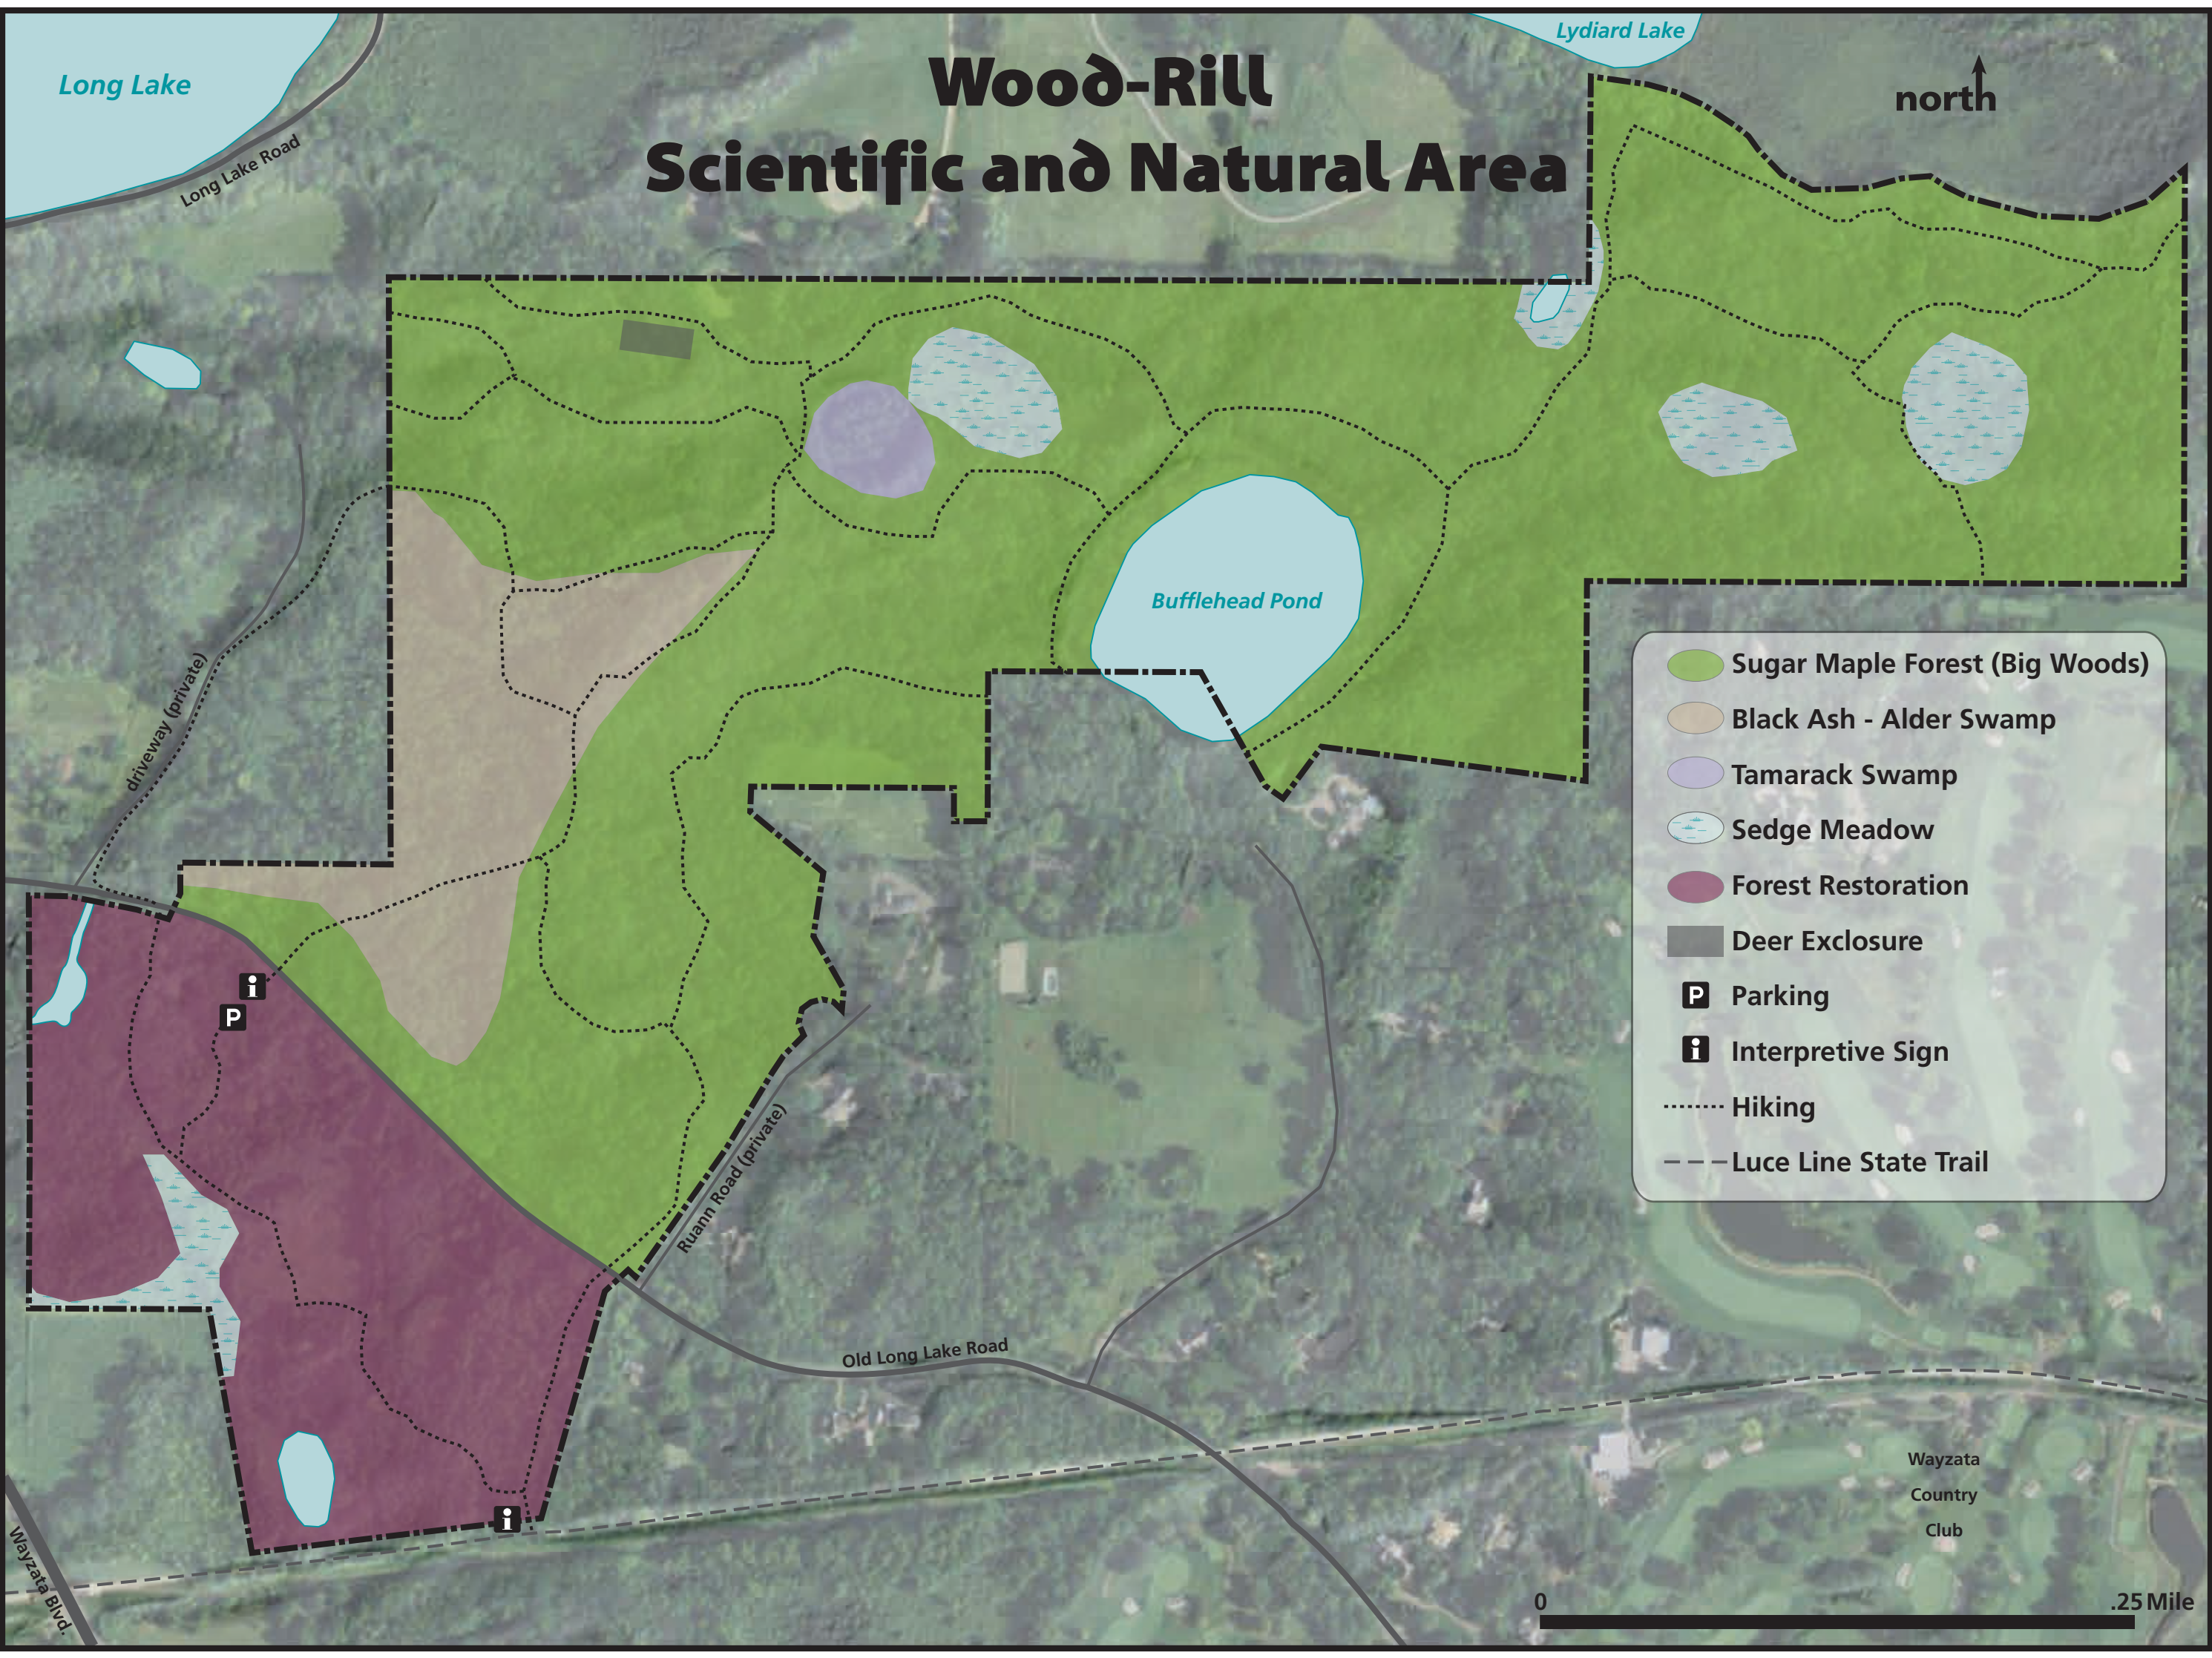

# Wood-Rill Scientific and Natural Area

- Sugar Maple Forest (Big Woods)
- Black Ash - Alder Swamp
- Tamarack Swamp
- Sedge Meadow
- Forest Restoration
- Deer Exclosure
- Parking
- Interpretive Sign
- Hiking
- Luce Line State Trail

Long Lake

Long Lake Road

Lydiard Lake

Bufflehead Pond

driveway (private)

Ruann Road (private)

Old Long Lake Road

Wayzata Blvd.

Wayzata  
Country  
Club

0 .25 Mile