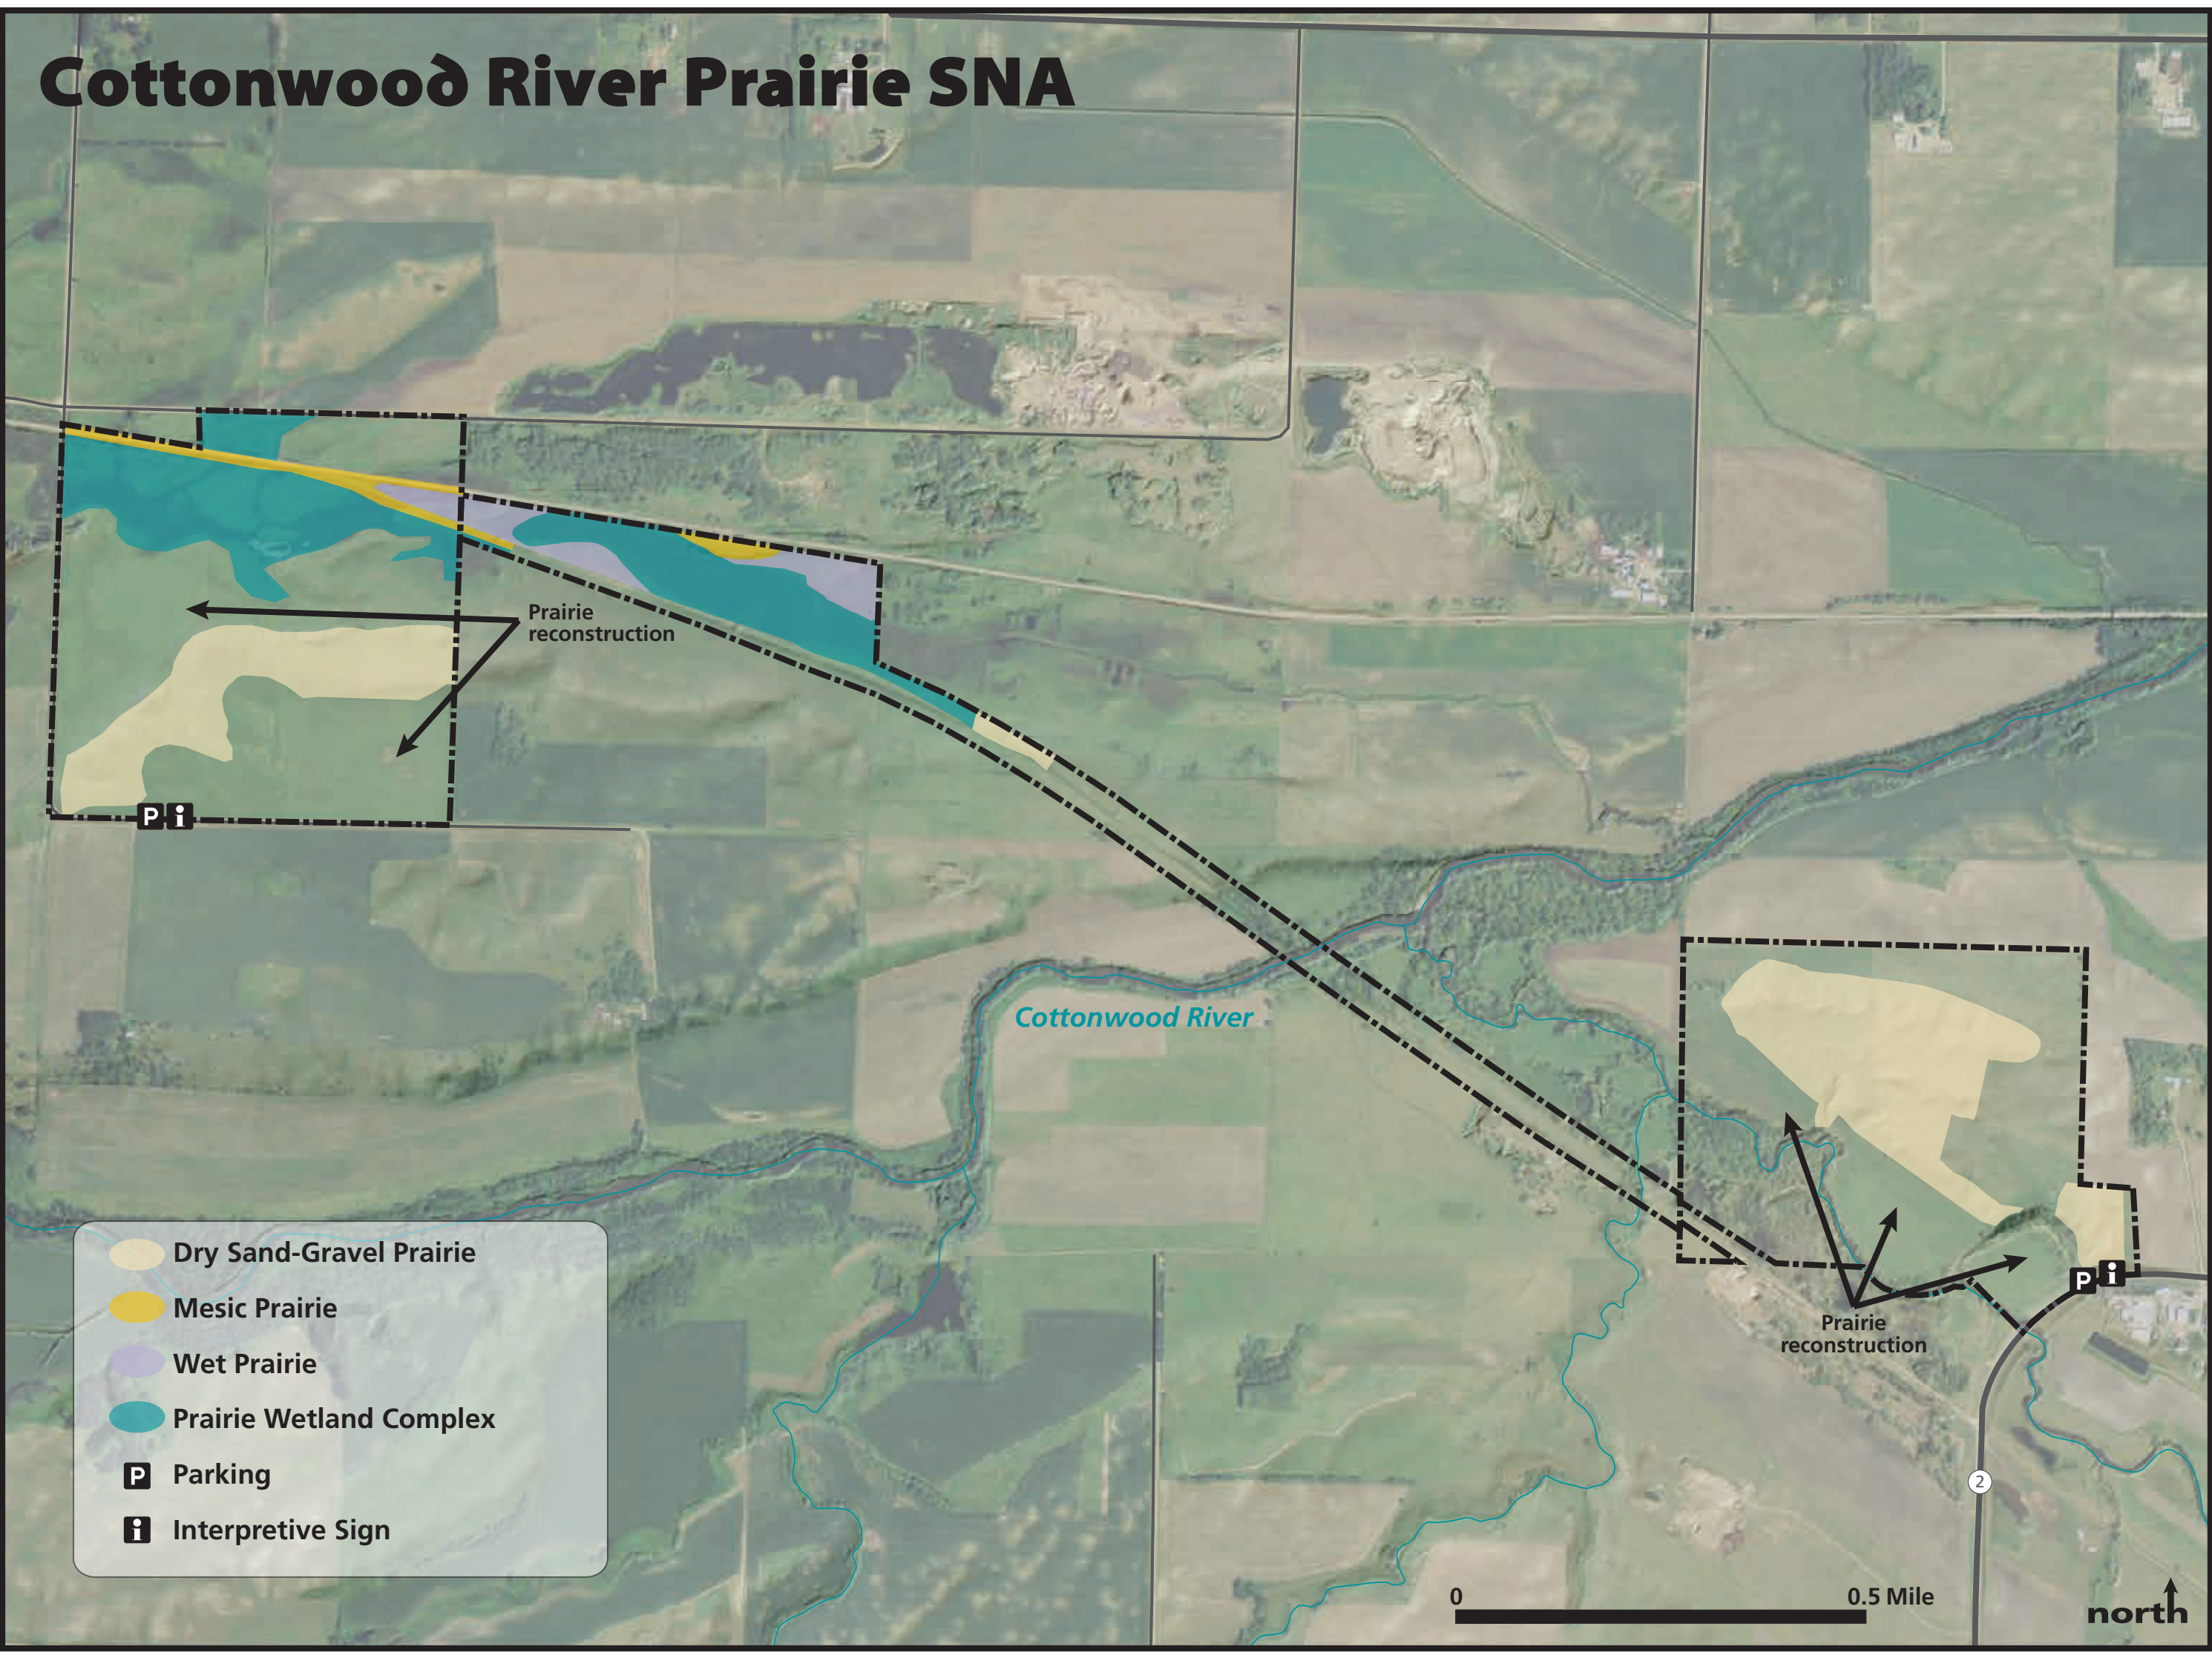

# Cottonwood River Prairie SNA

-  Dry Sand-Gravel Prairie
-  Mesic Prairie
-  Wet Prairie
-  Prairie Wetland Complex
-  Parking
-  Interpretive Sign

0 0.5 Mile

north ↑