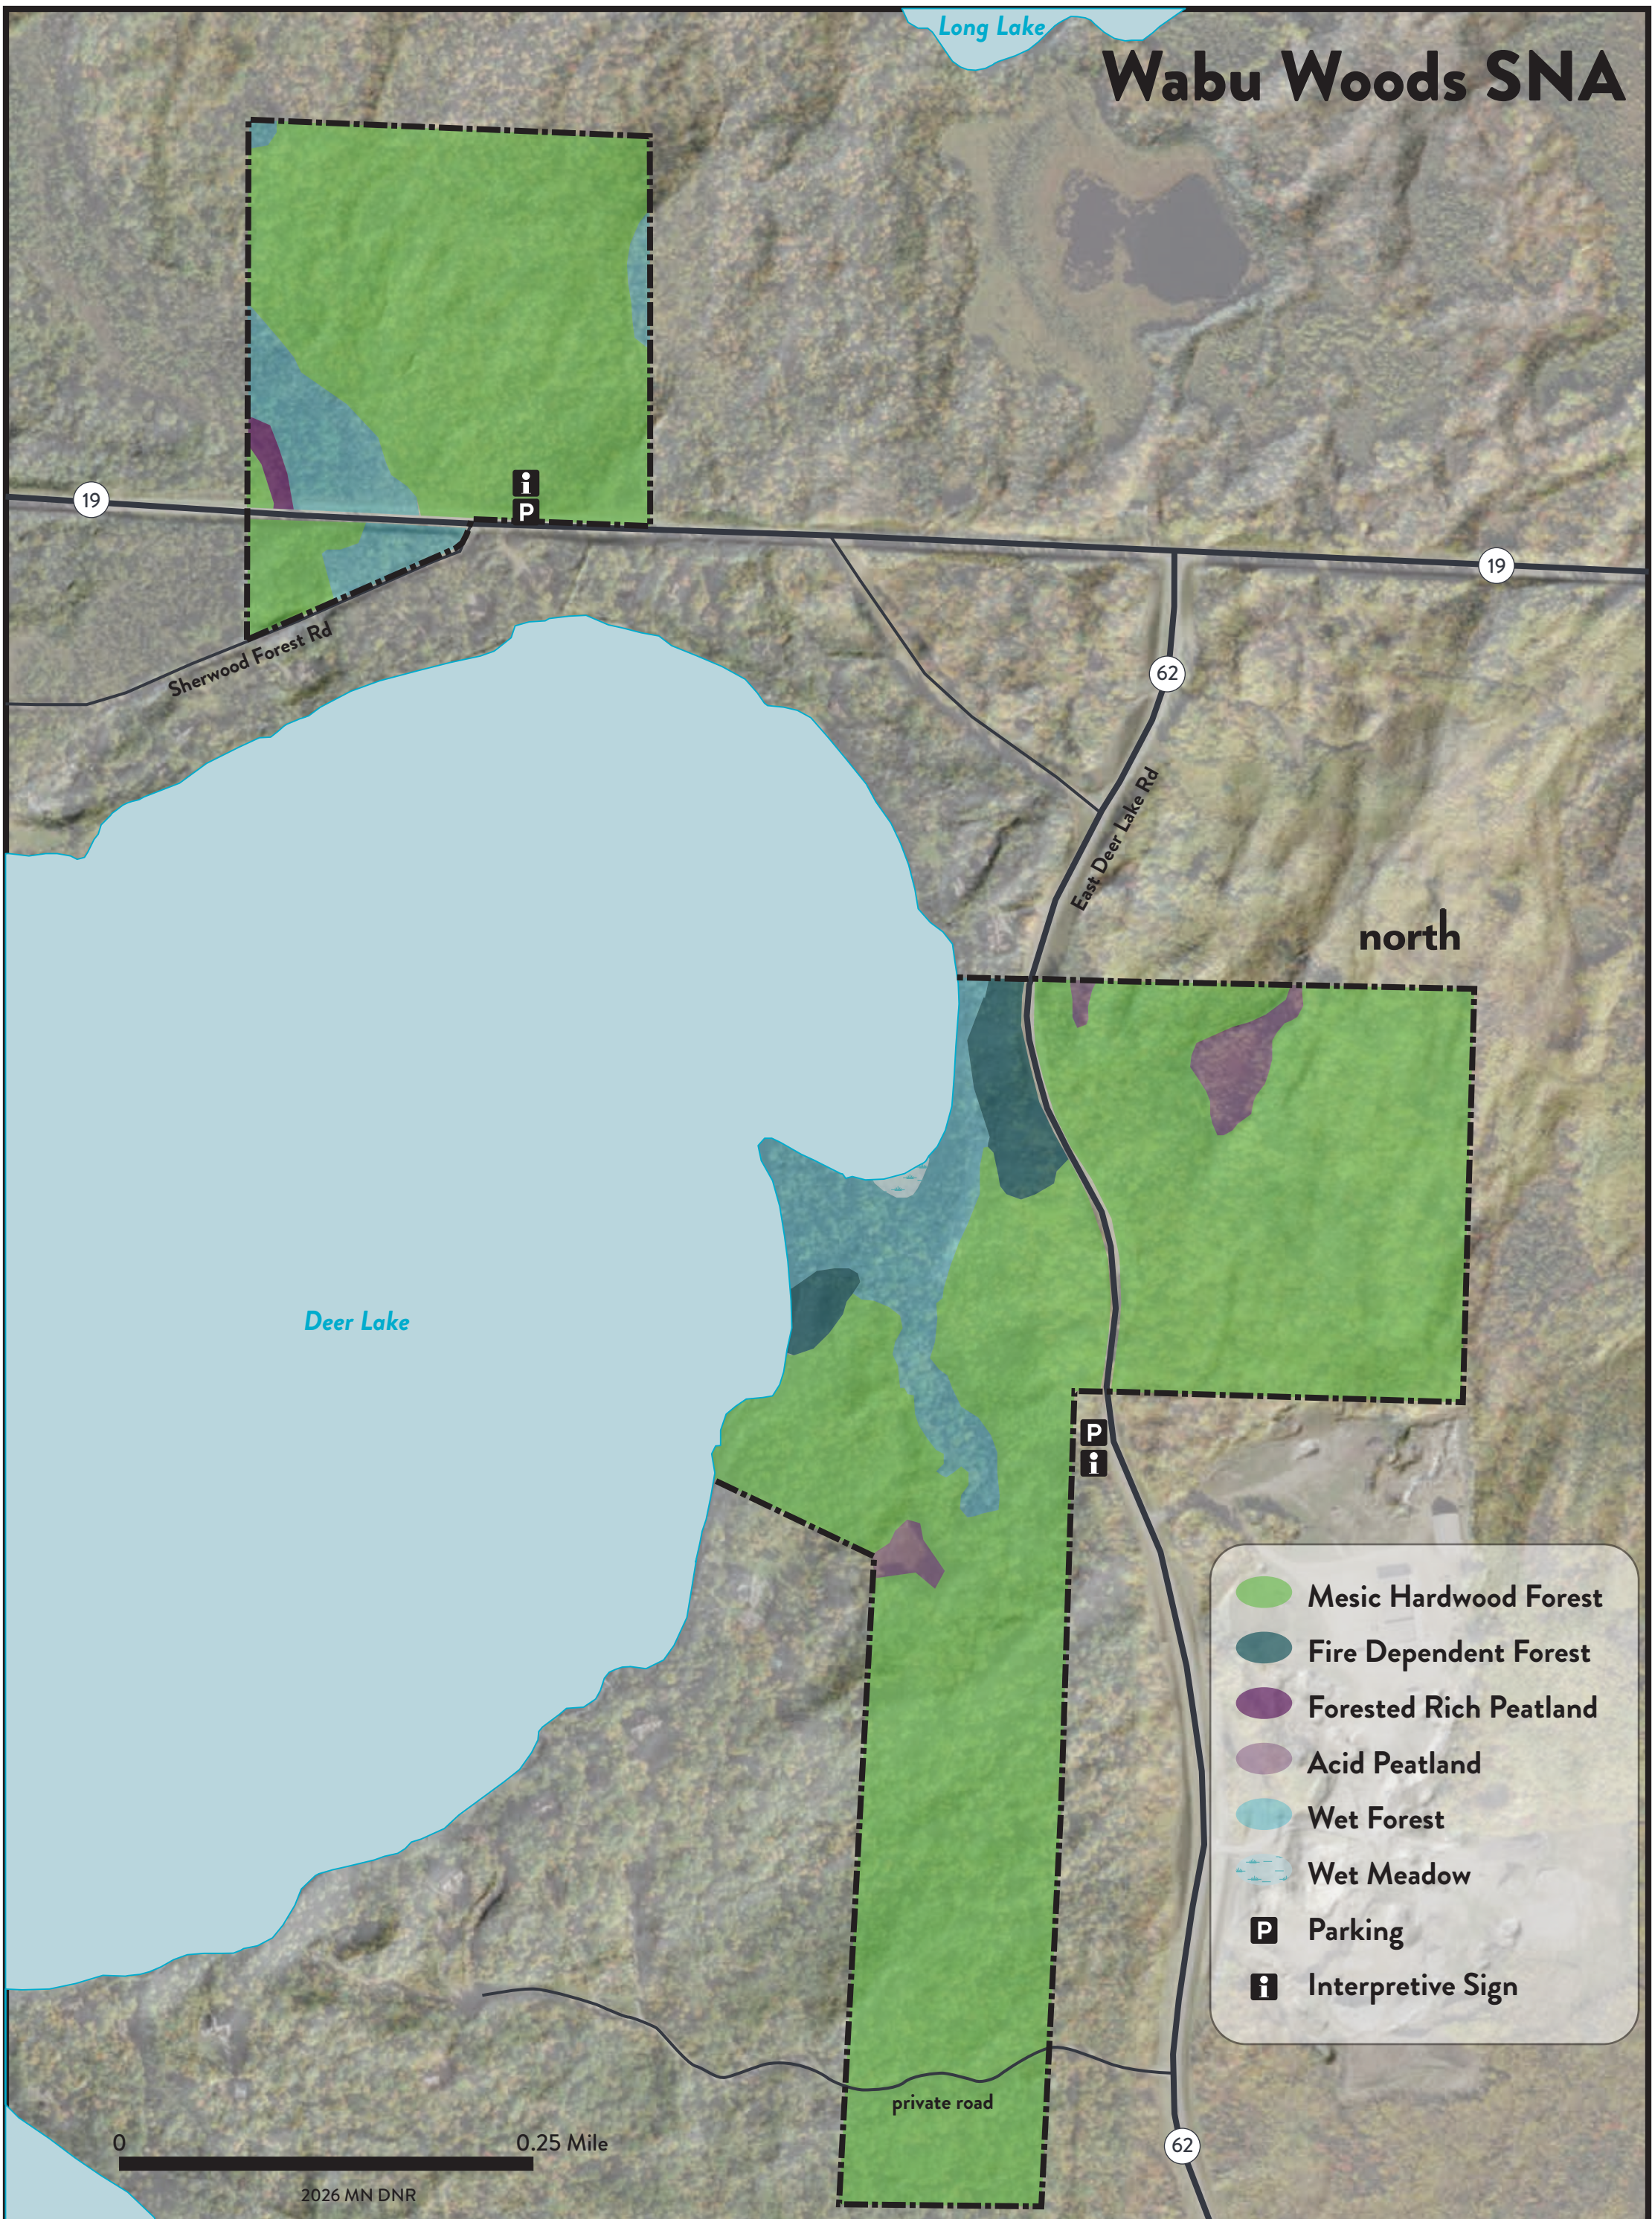

Wabu Woods SNA

- Mesic Hardwood Forest
- Fire Dependent Forest
- Forested Rich Peatland
- Acid Peatland
- Wet Forest
- Wet Meadow
- P Parking
- i Interpretive Sign

0 0.25 Mile