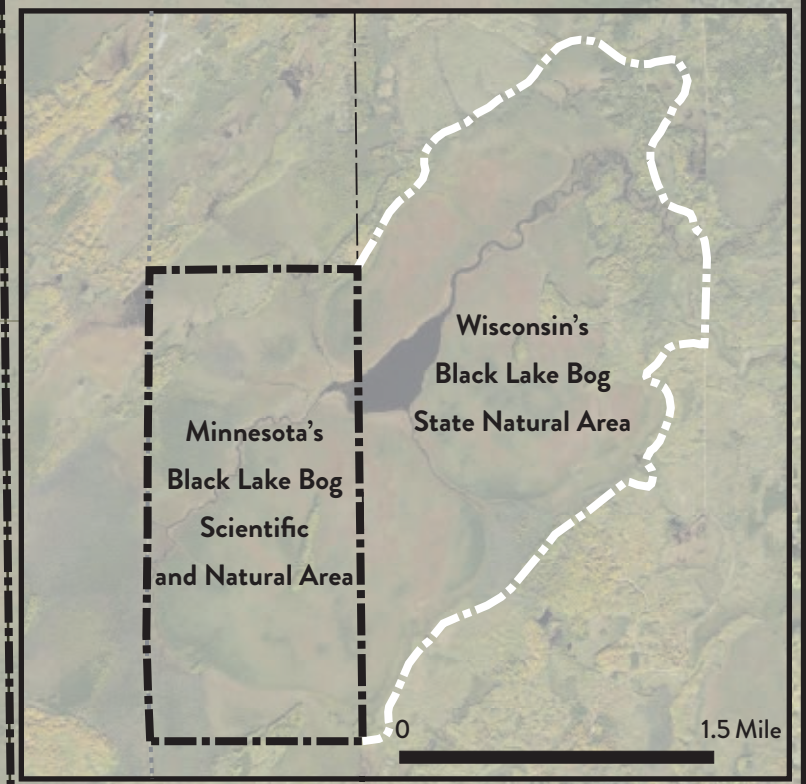

Gandy Dancer
State Trail

Black Lake

Minnesota, Pine County
Wisconsin, Douglas County

Black Lake Bog SNA

north