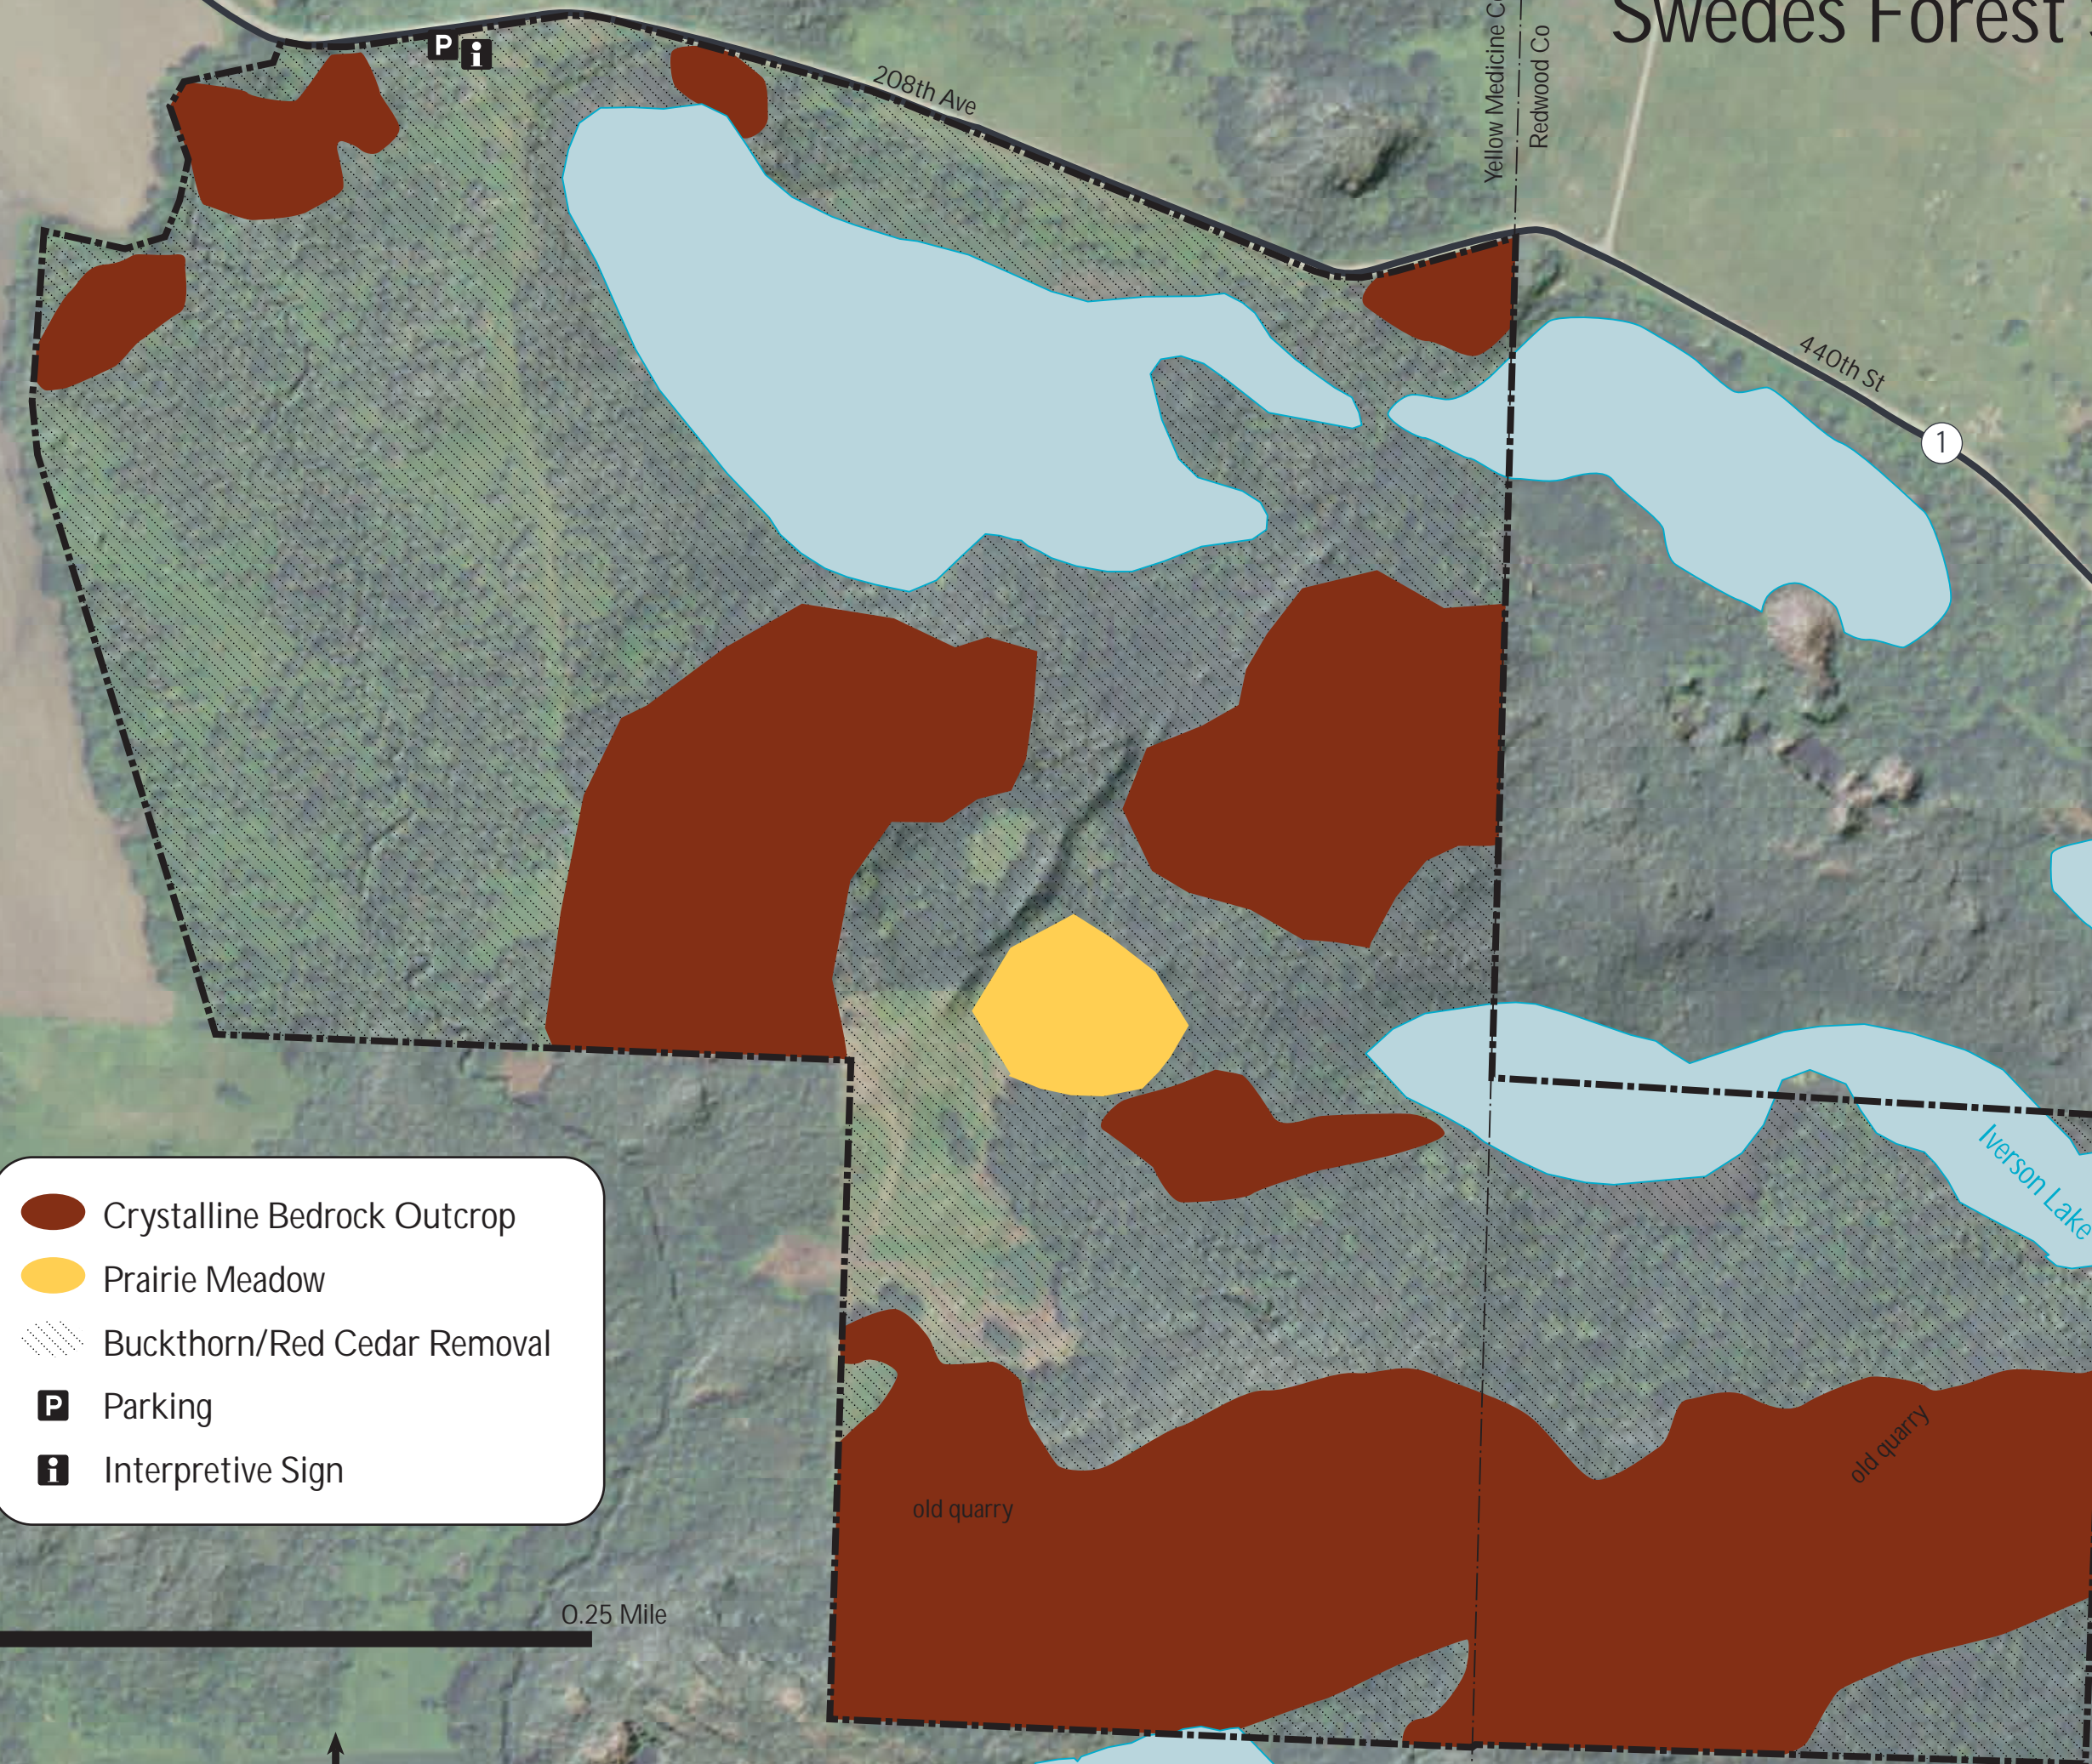

Swedes Forest SNA

-  Crystalline Bedrock Outcrop
-  Prairie Meadow
-  Buckthorn/Red Cedar Removal
-  Parking
-  Interpretive Sign

0 0.25 Mile

north ↑