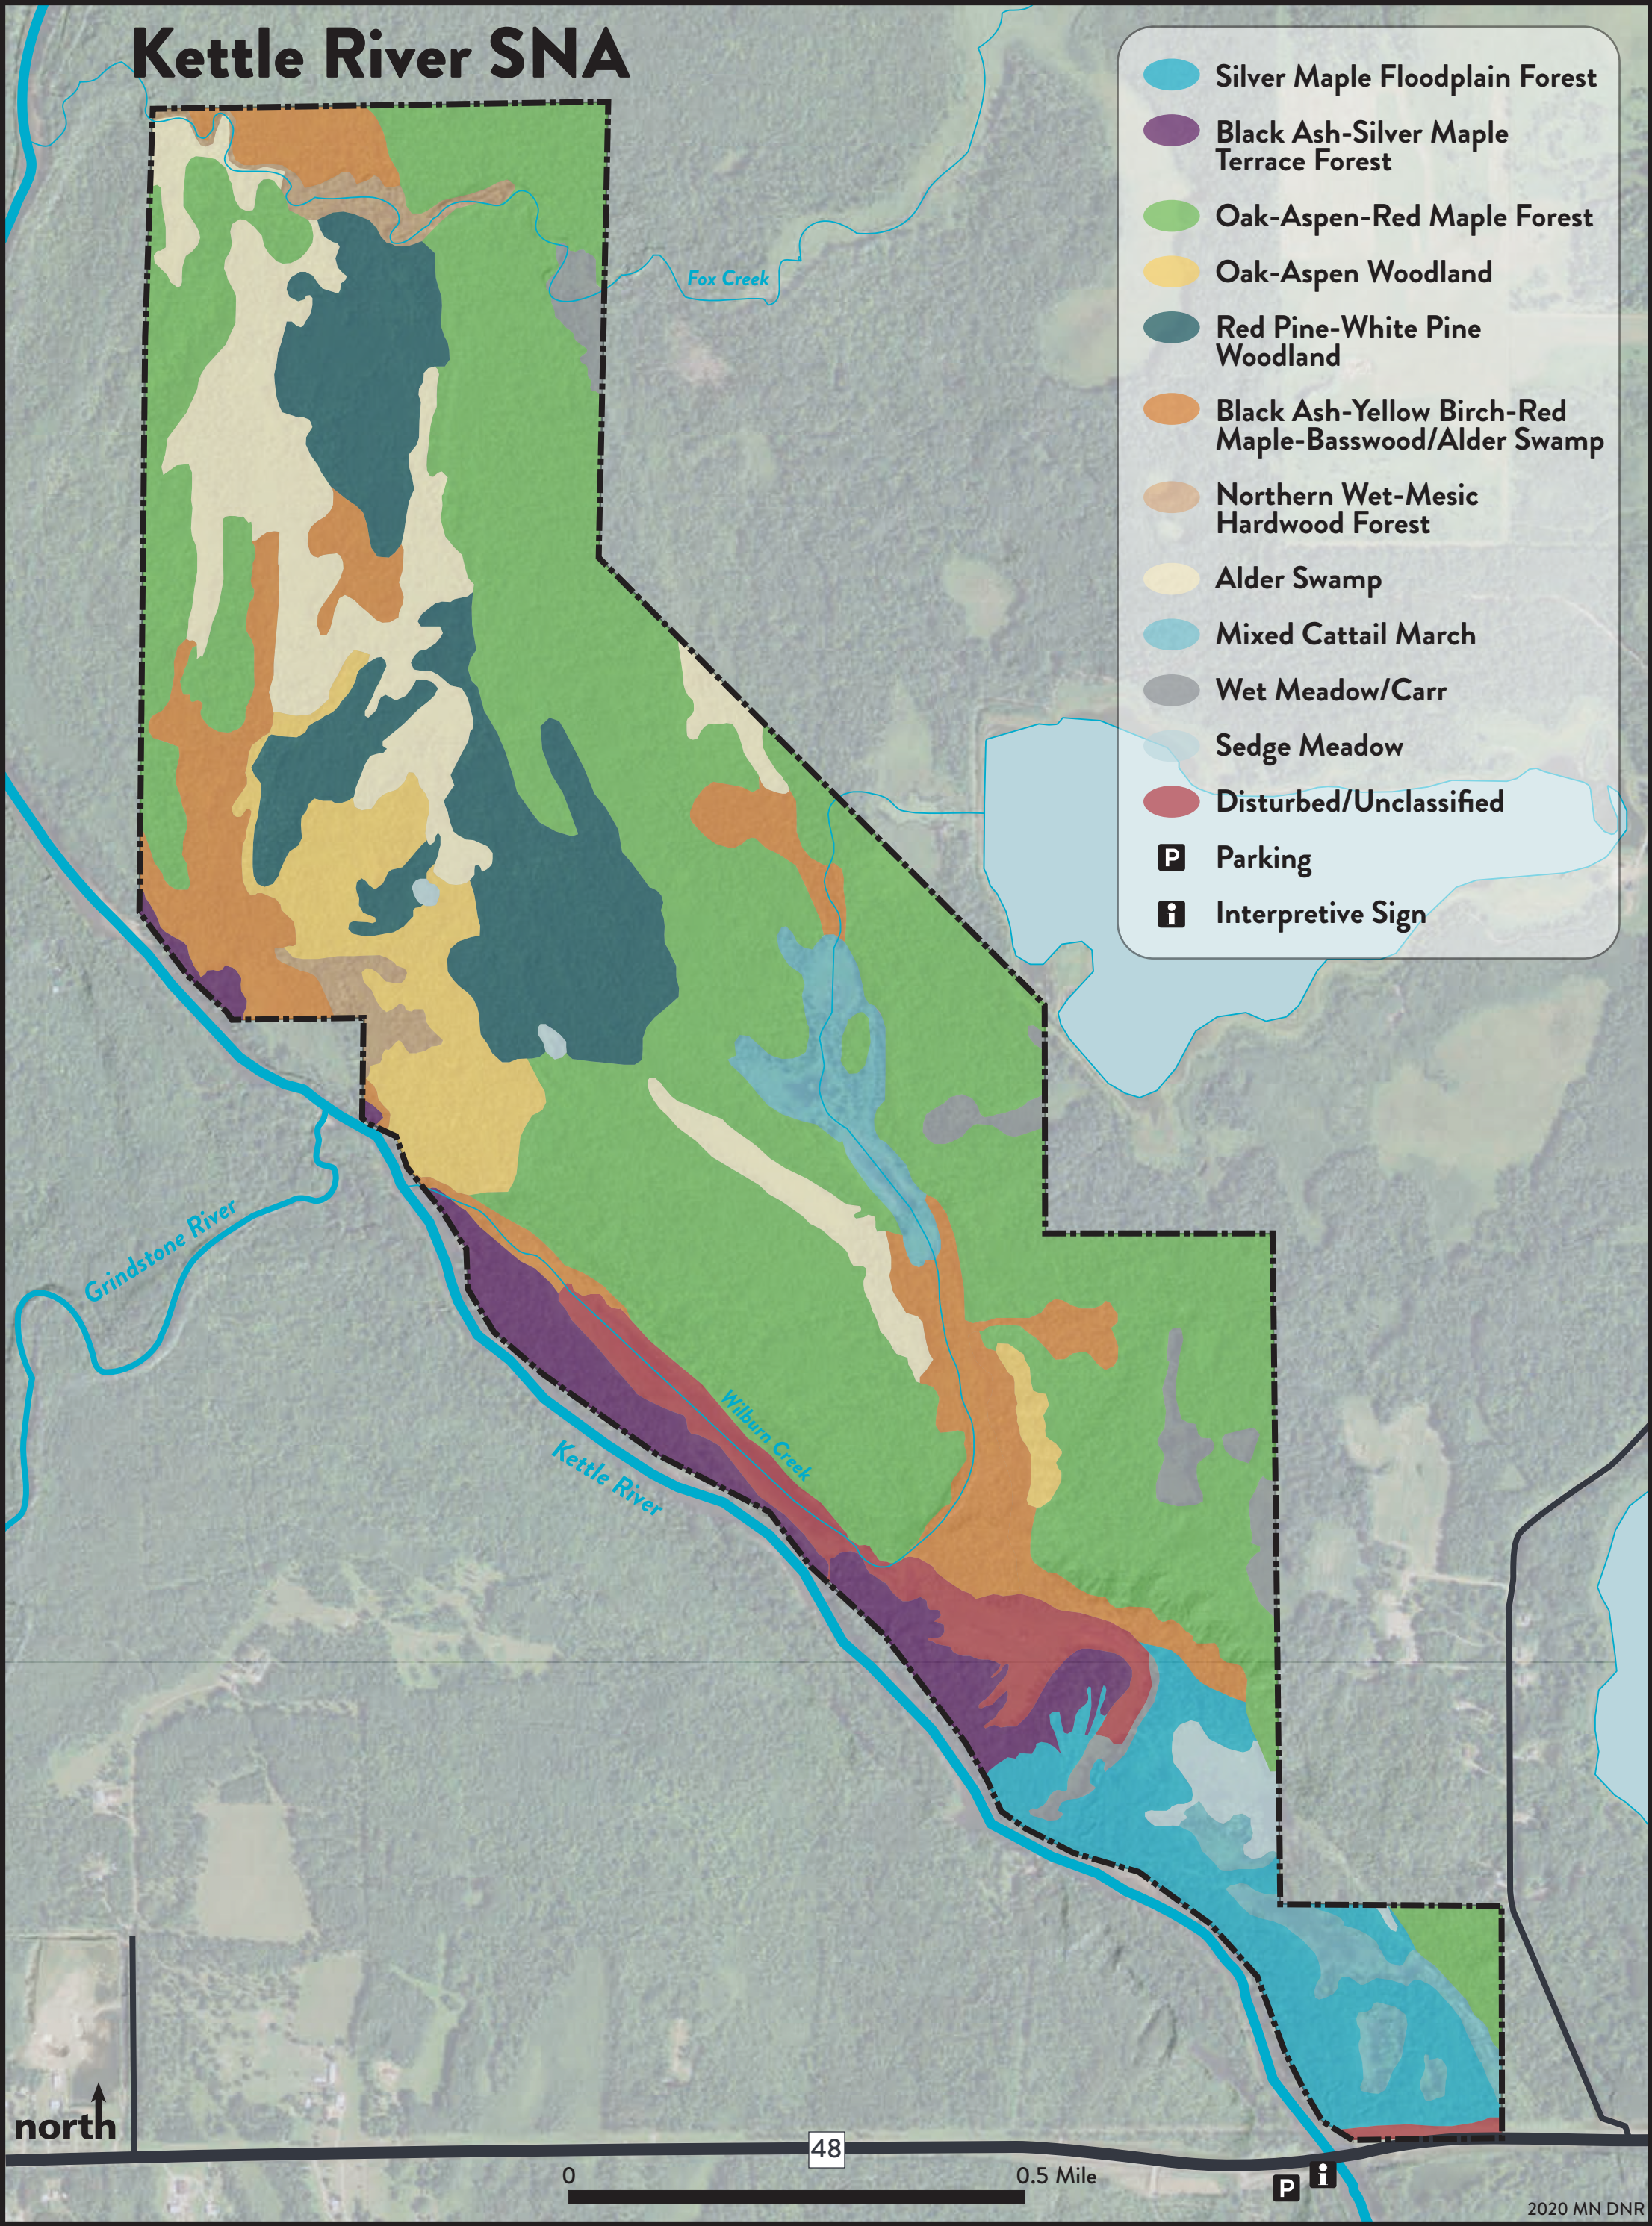

Kettle River SNA

-  Silver Maple Floodplain Forest
-  Black Ash-Silver Maple Terrace Forest
-  Oak-Aspen-Red Maple Forest
-  Oak-Aspen Woodland
-  Red Pine-White Pine Woodland
-  Black Ash-Yellow Birch-Red Maple-Basswood/Alder Swamp
-  Northern Wet-Mesic Hardwood Forest
-  Alder Swamp
-  Mixed Cattail March
-  Wet Meadow/Carr
-  Sedge Meadow
-  Disturbed/Unclassified
-  Parking
-  Interpretive Sign

north

48

0 0.5 Mile

P i