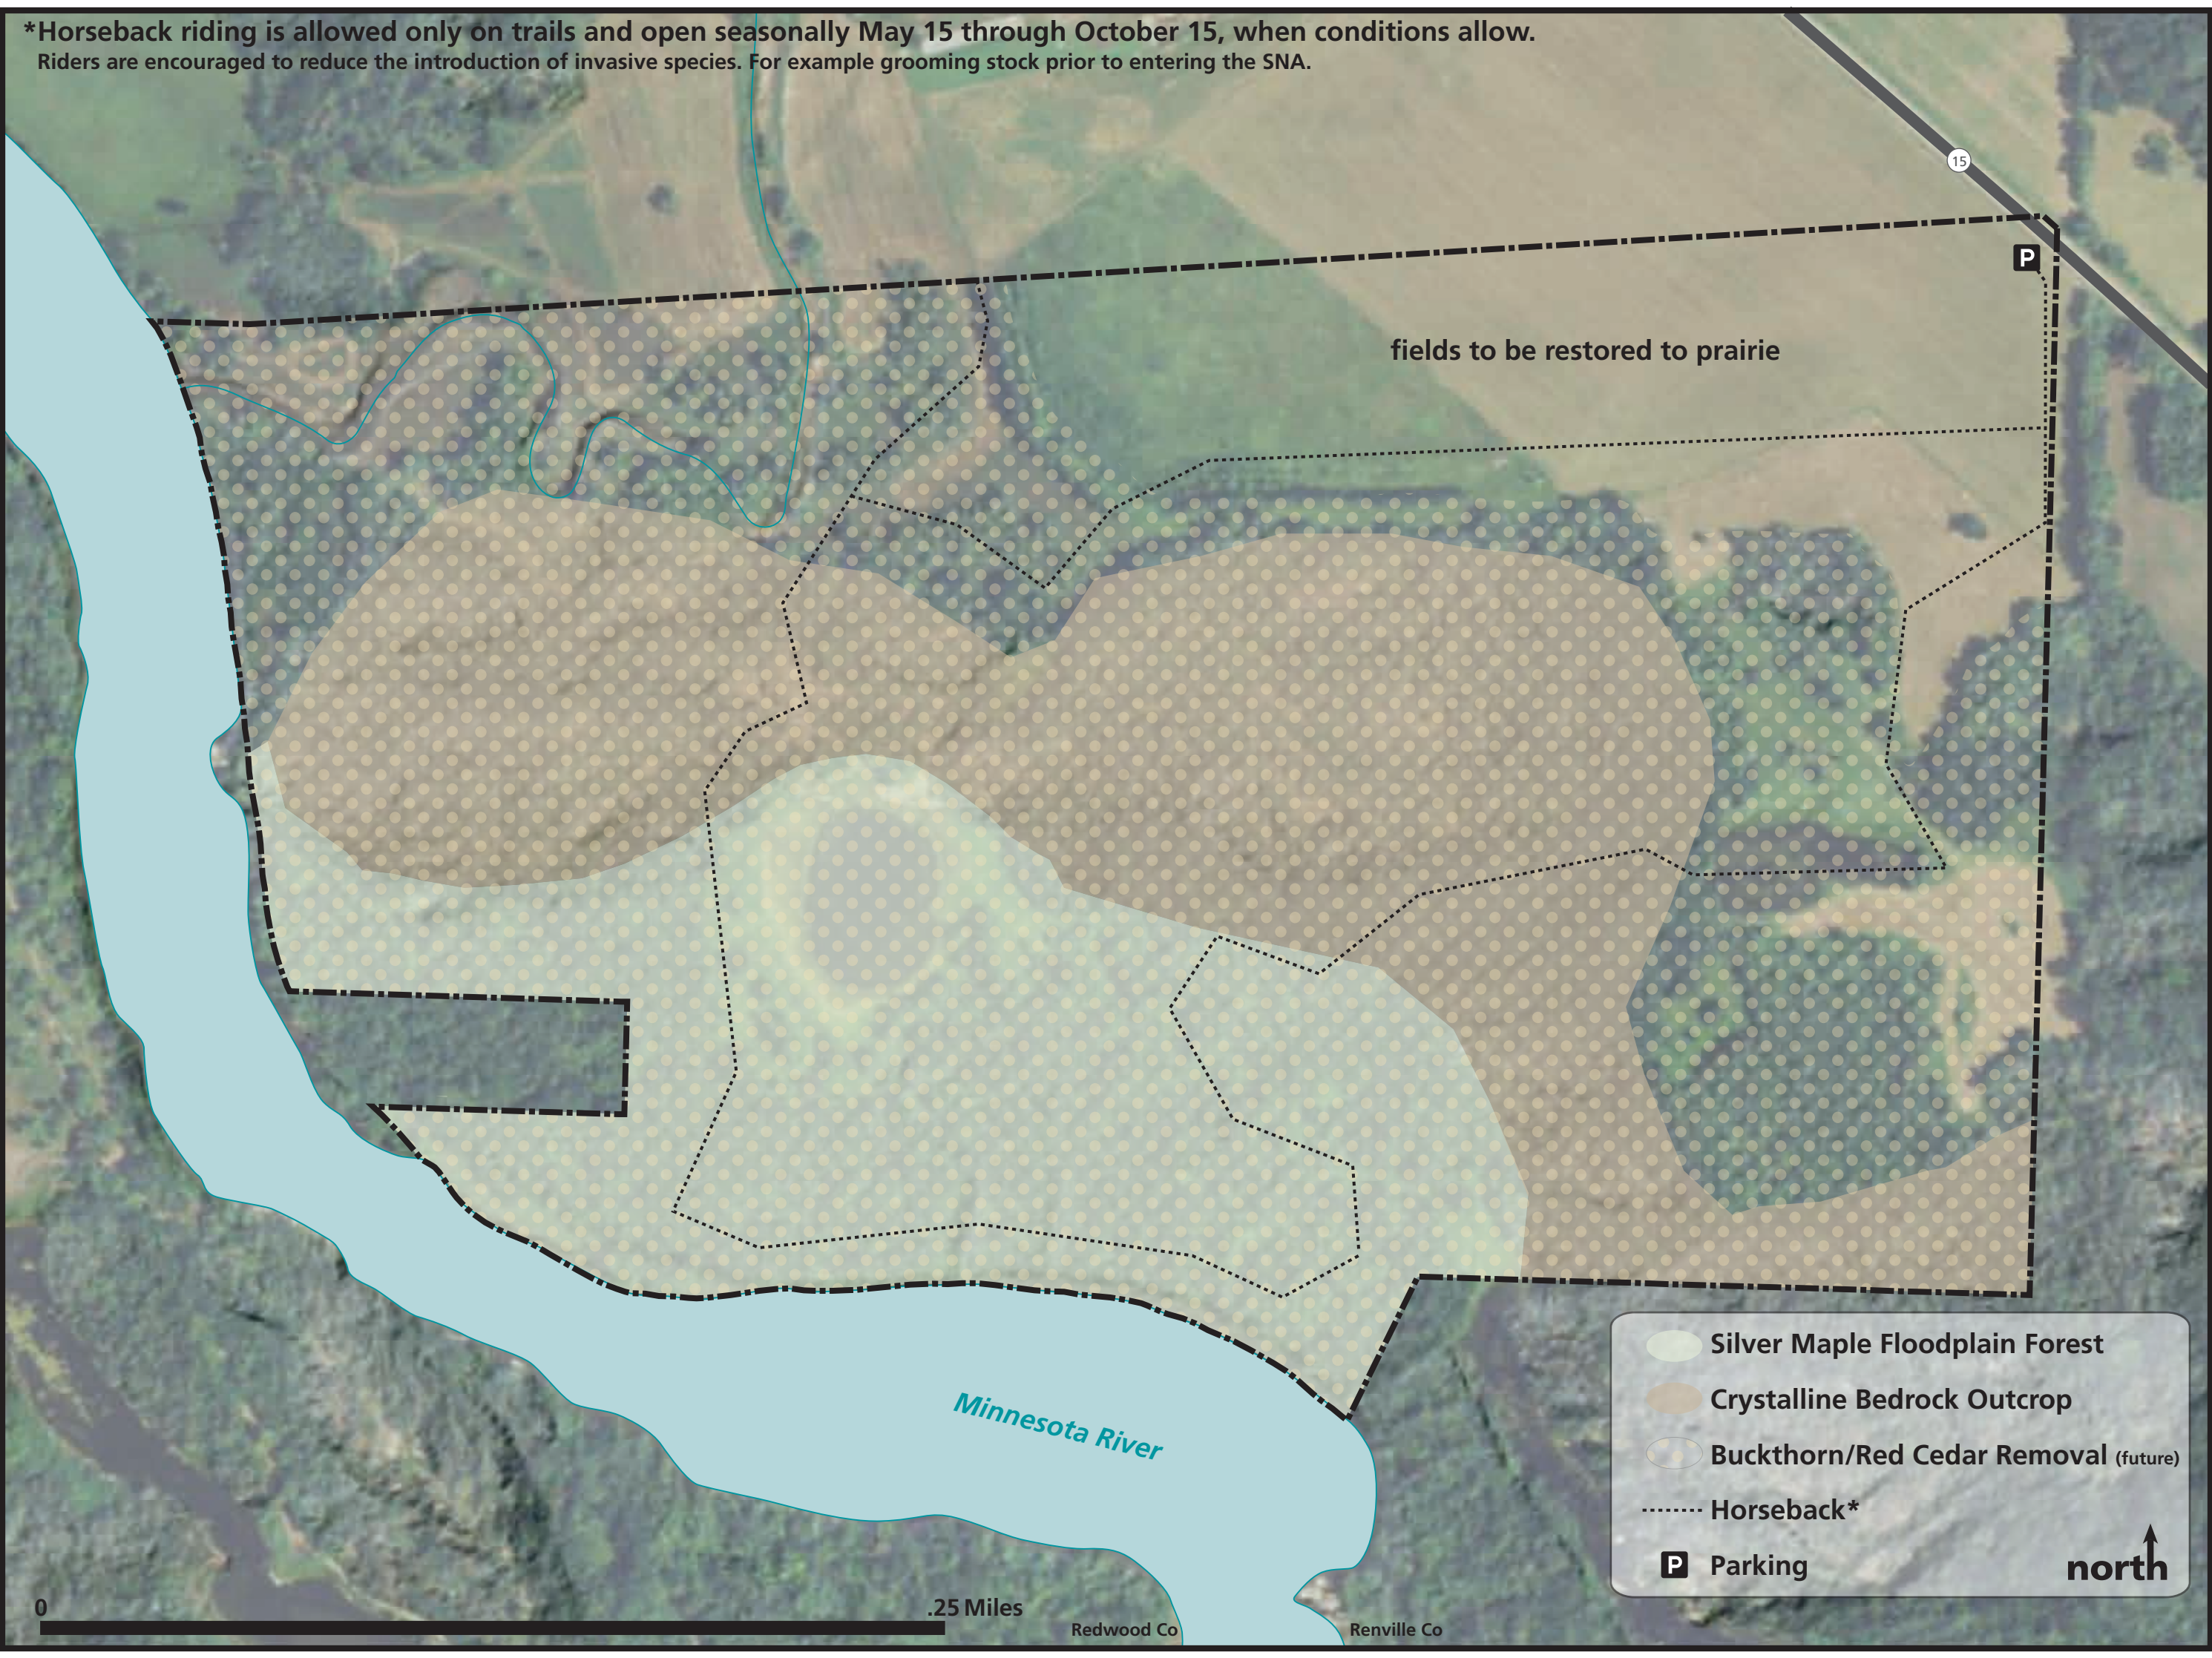

*Horseback riding is allowed only on trails and open seasonally May 15 through October 15, when conditions allow.
Riders are encouraged to reduce the introduction of invasive species. For example grooming stock prior to entering the SNA.

fields to be restored to prairie

Minnesota River

- Silver Maple Floodplain Forest
- Crystalline Bedrock Outcrop
- Buckthorn/Red Cedar Removal (future)
- Horseback*
- Parking

north ↑

0 .25 Miles

Redwood Co Renville Co