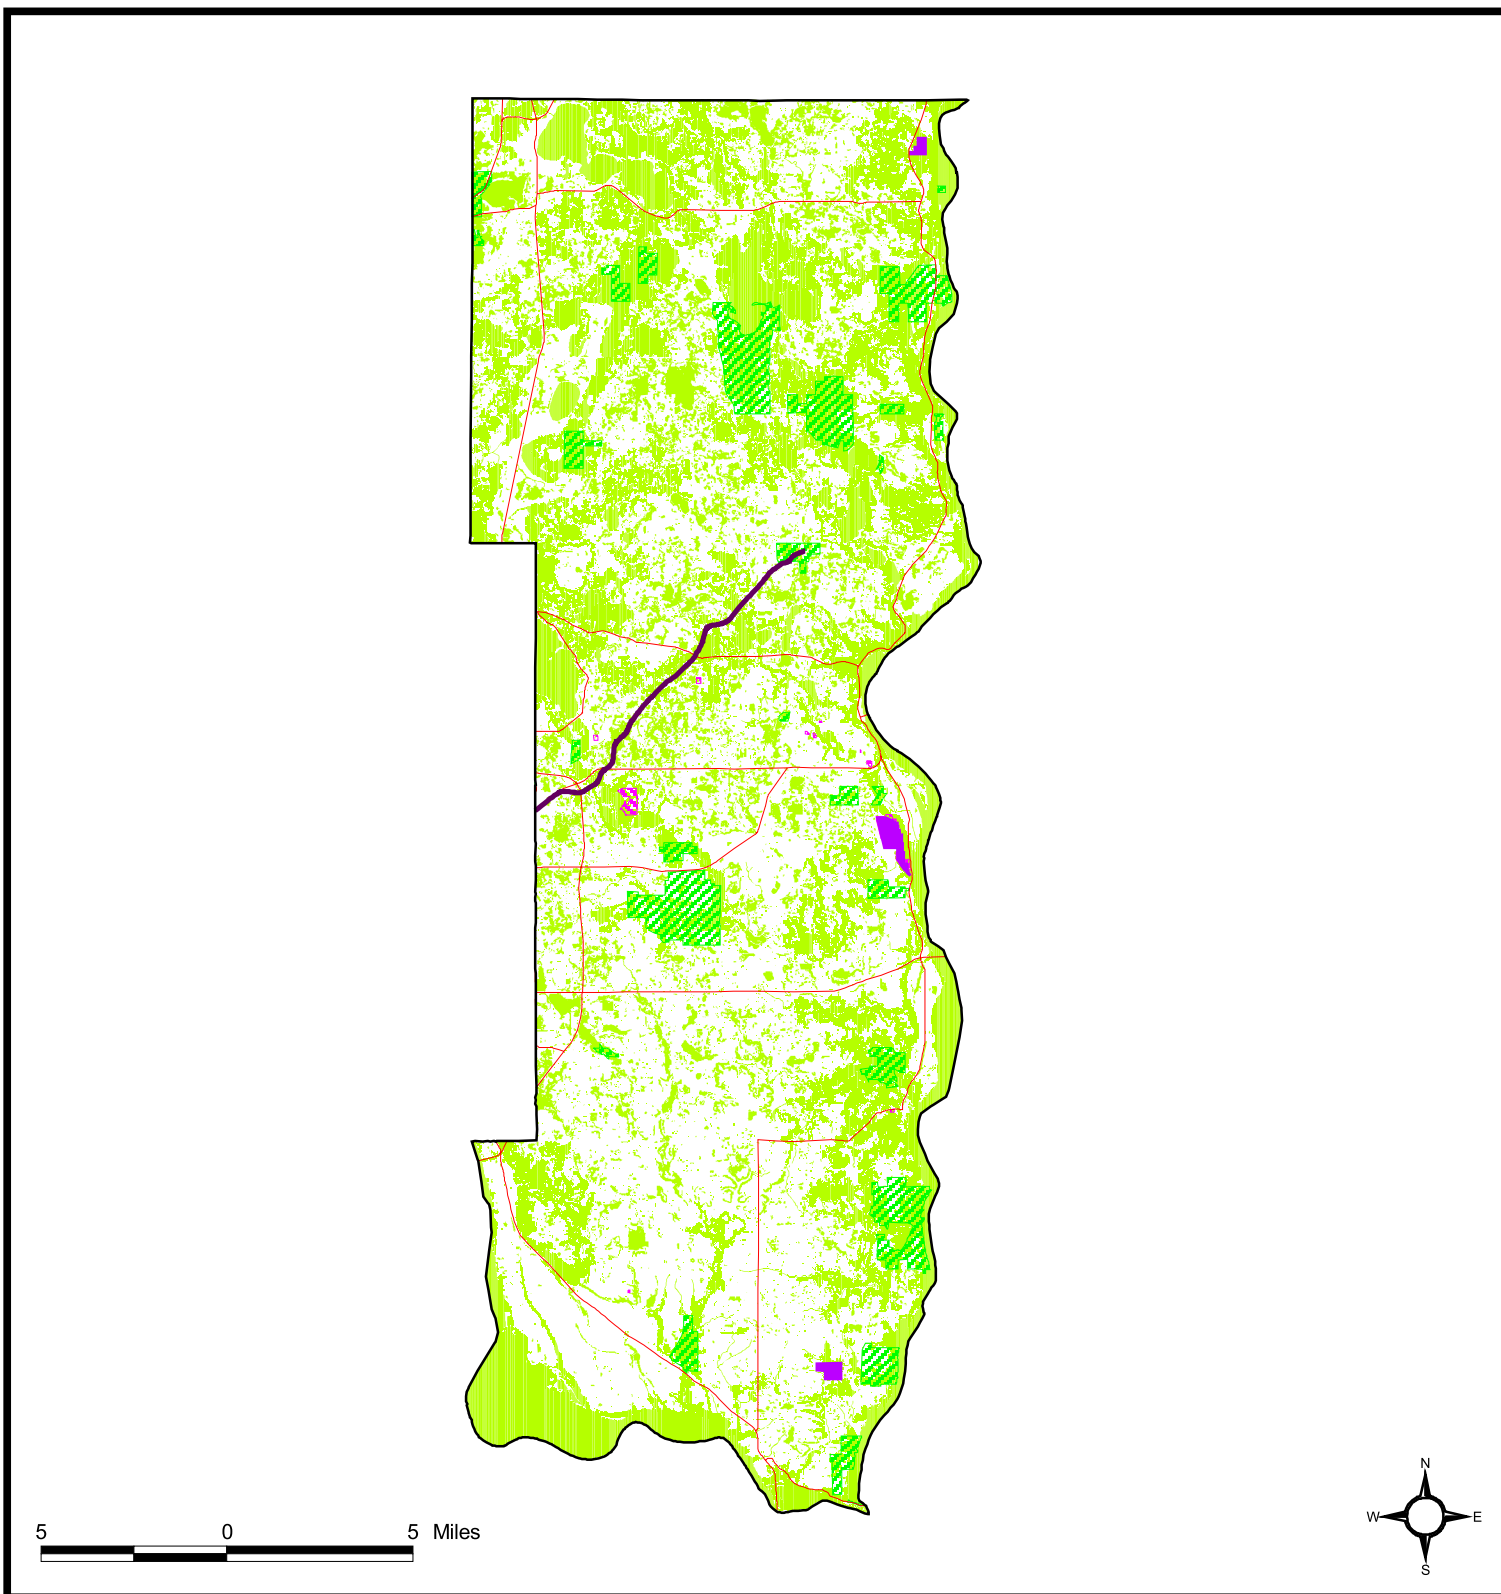

# Washington County Natural Resources

-  Parks (Includes recreation and natural resource management areas)
-  DNR Scientific and Natural Areas
-  Other Public Land (From 1990 MetCouncil land use data)
-  Natural Resources (National Wetlands Inventory, Hardwoods, MN County Biological Survey Natural Areas, Steep Slopes, Rivers and Streams)
-  Trails (State and Regional)