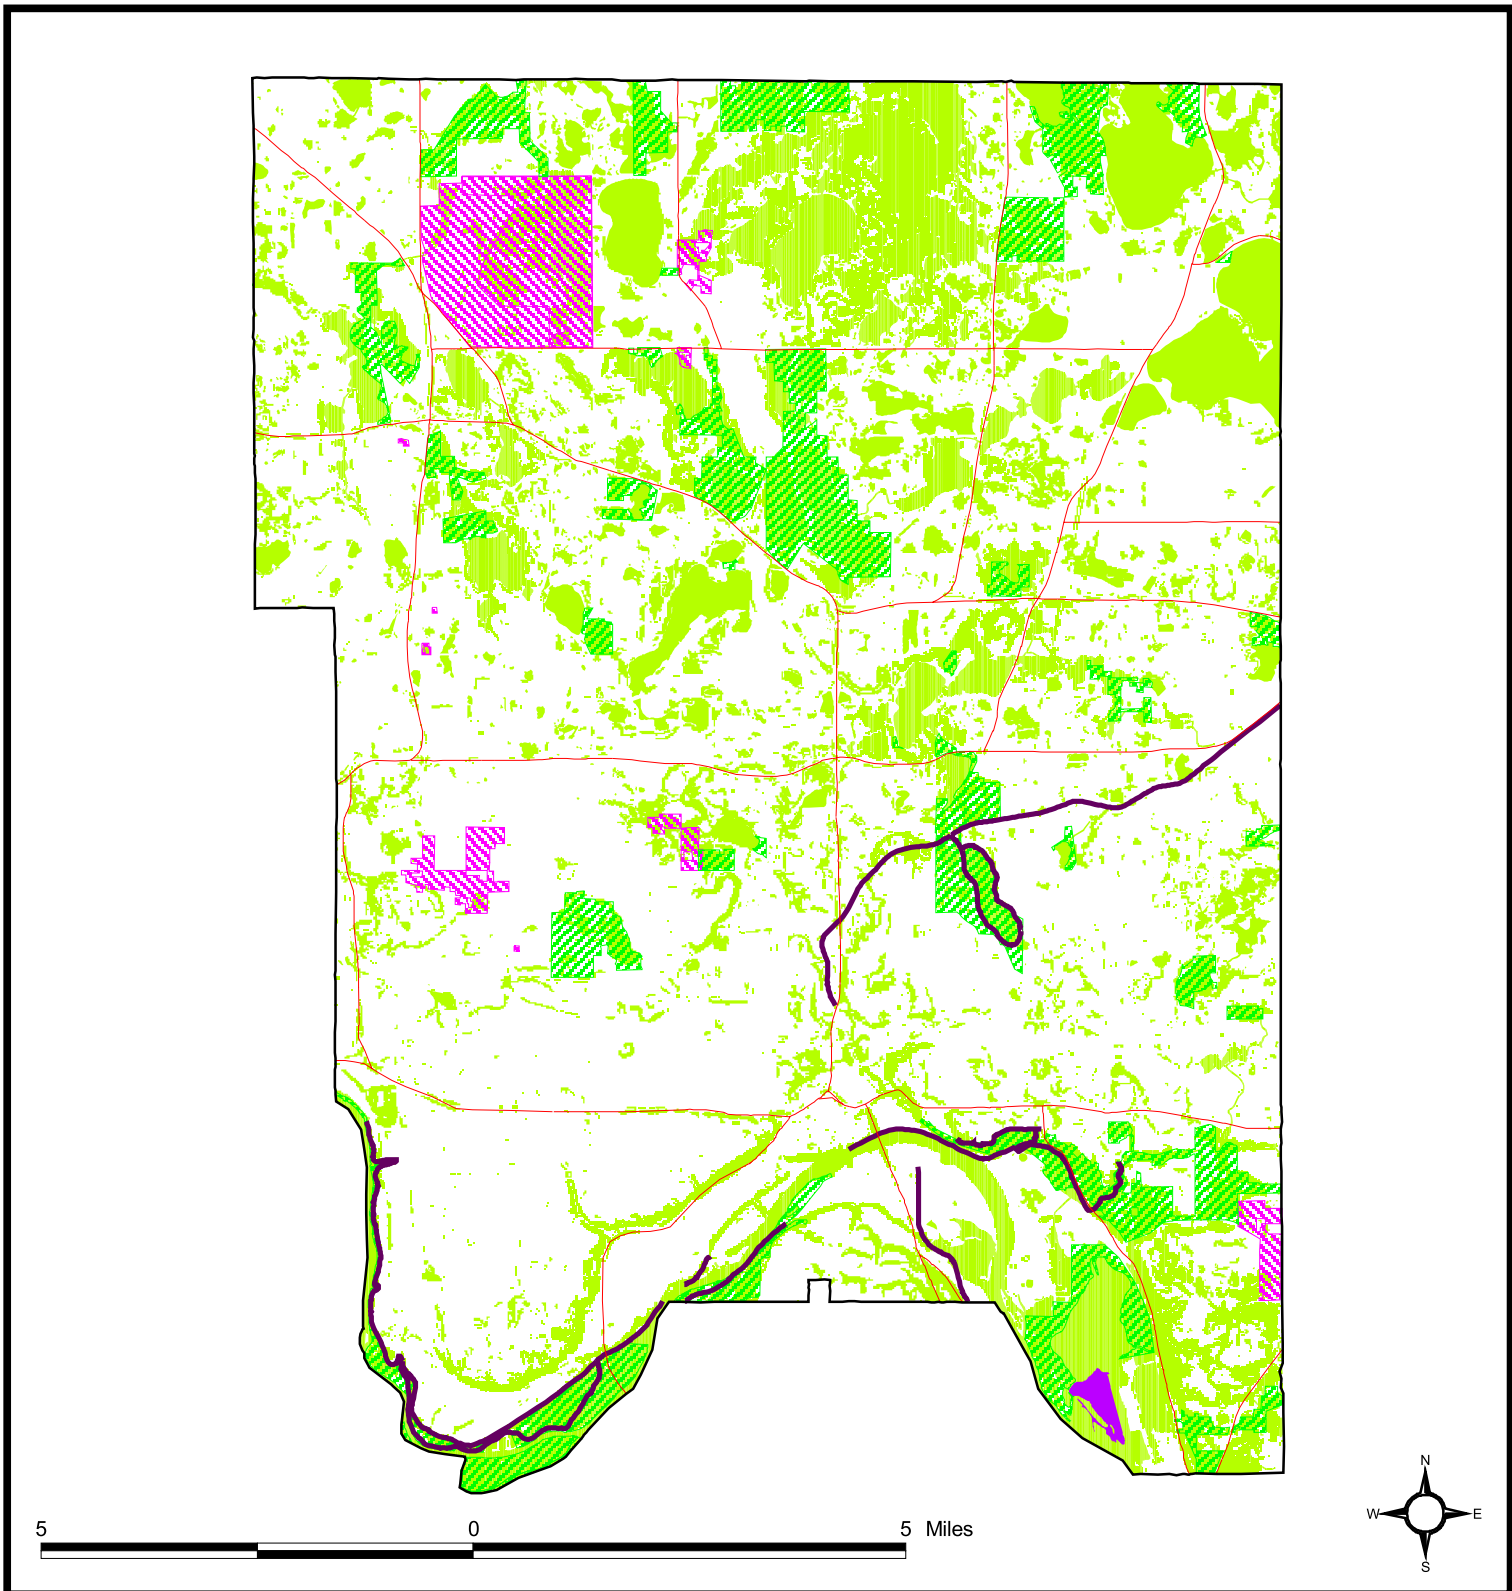

Ramsey County Natural Resources

-  Public Parks (Includes recreation and natural resource management areas)
-  DNR Scientific and Natural Areas
-  Other Public Land (From 1990 MetCouncil land use data)
-  Natural Resources (National Wetlands Inventory, Hardwoods, MN County Biological Survey Natural Areas, Steep Slopes, Rivers and Streams)
-  Trails (State and Regional)