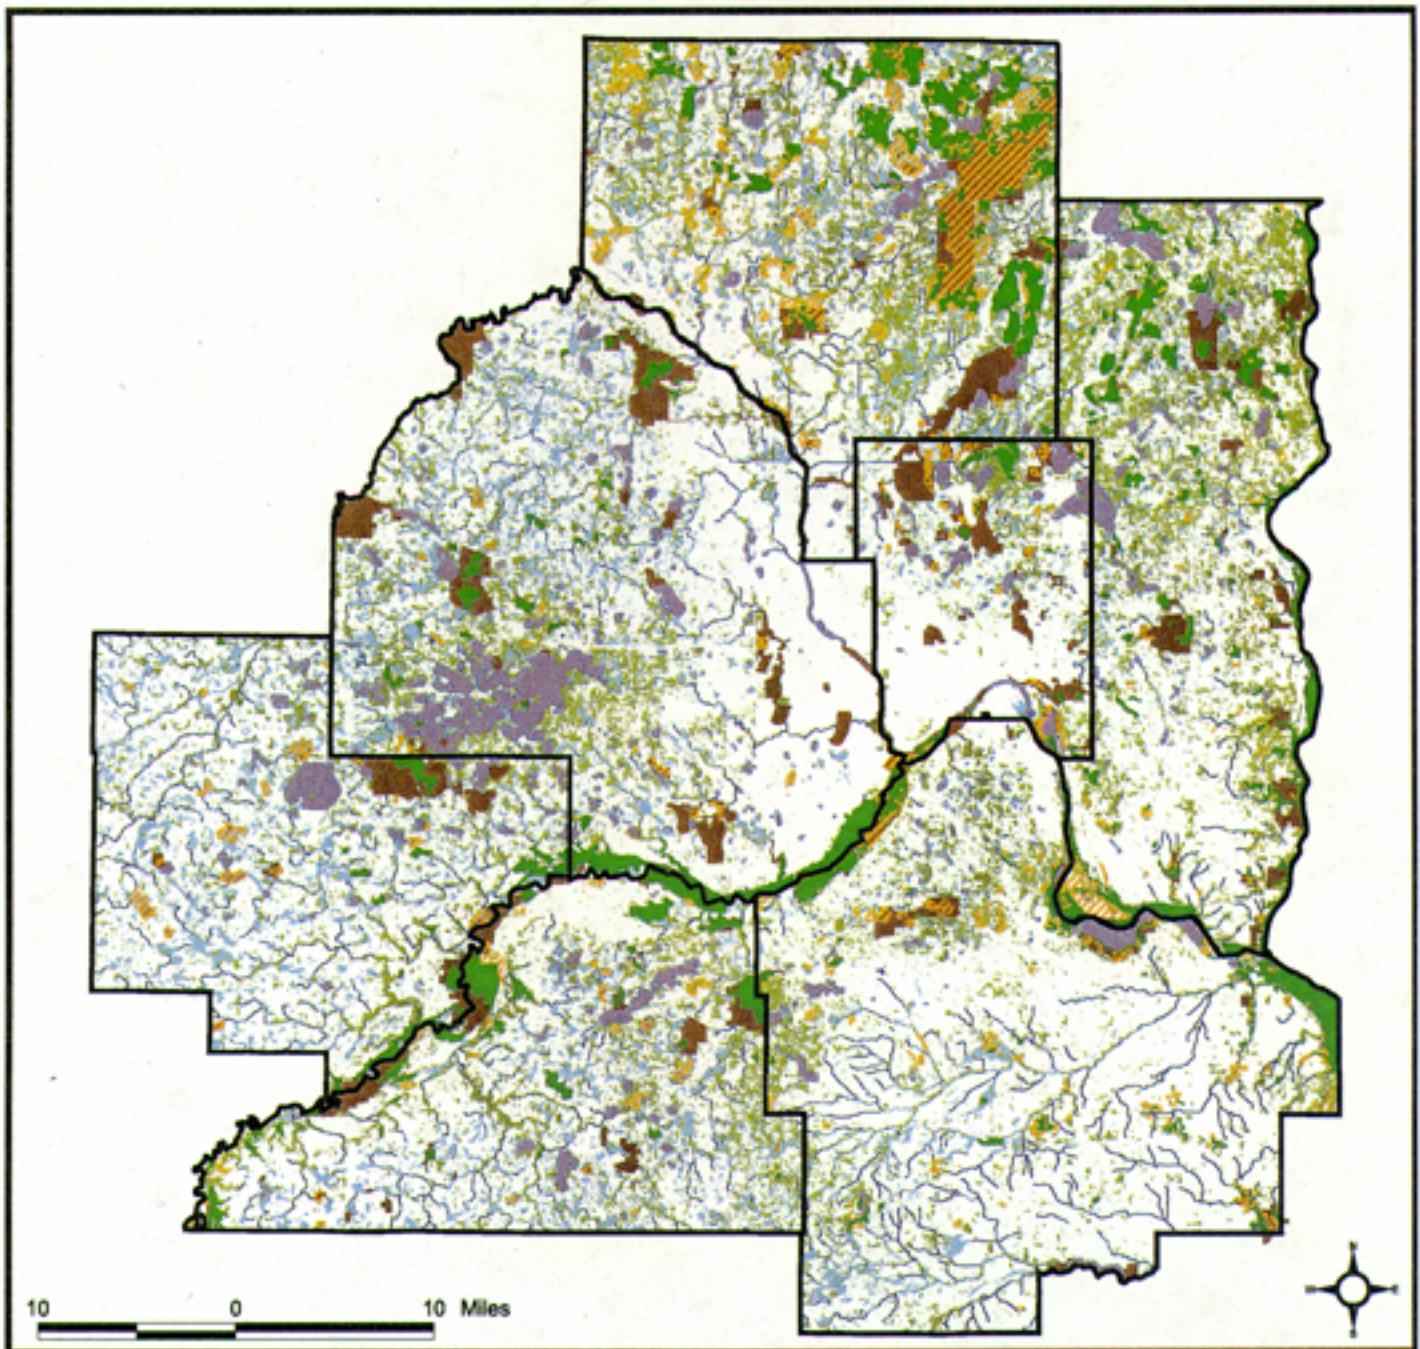

Metro Area Natural Resources

10 0 10 Miles

Mn County Biological Survey Communities

Natural Areas
(Confirmed only for Anoka, Dakota, Ramsey and Washington counties)

Potential Natural Areas
(Mapped from aerial photos)

National Wetland Inventory Classification

Lacustrine
(Deep water habitats in lakes > 20 acres)

Palustrine
(Shallow water habitats in lakes < 20 acres)

Rivers and Streams

Other Resources

Hardwood Areas
(1992 Landsat Data, 1/4 acre minimum size)

Parks
(Includes recreation and natural resource management areas)