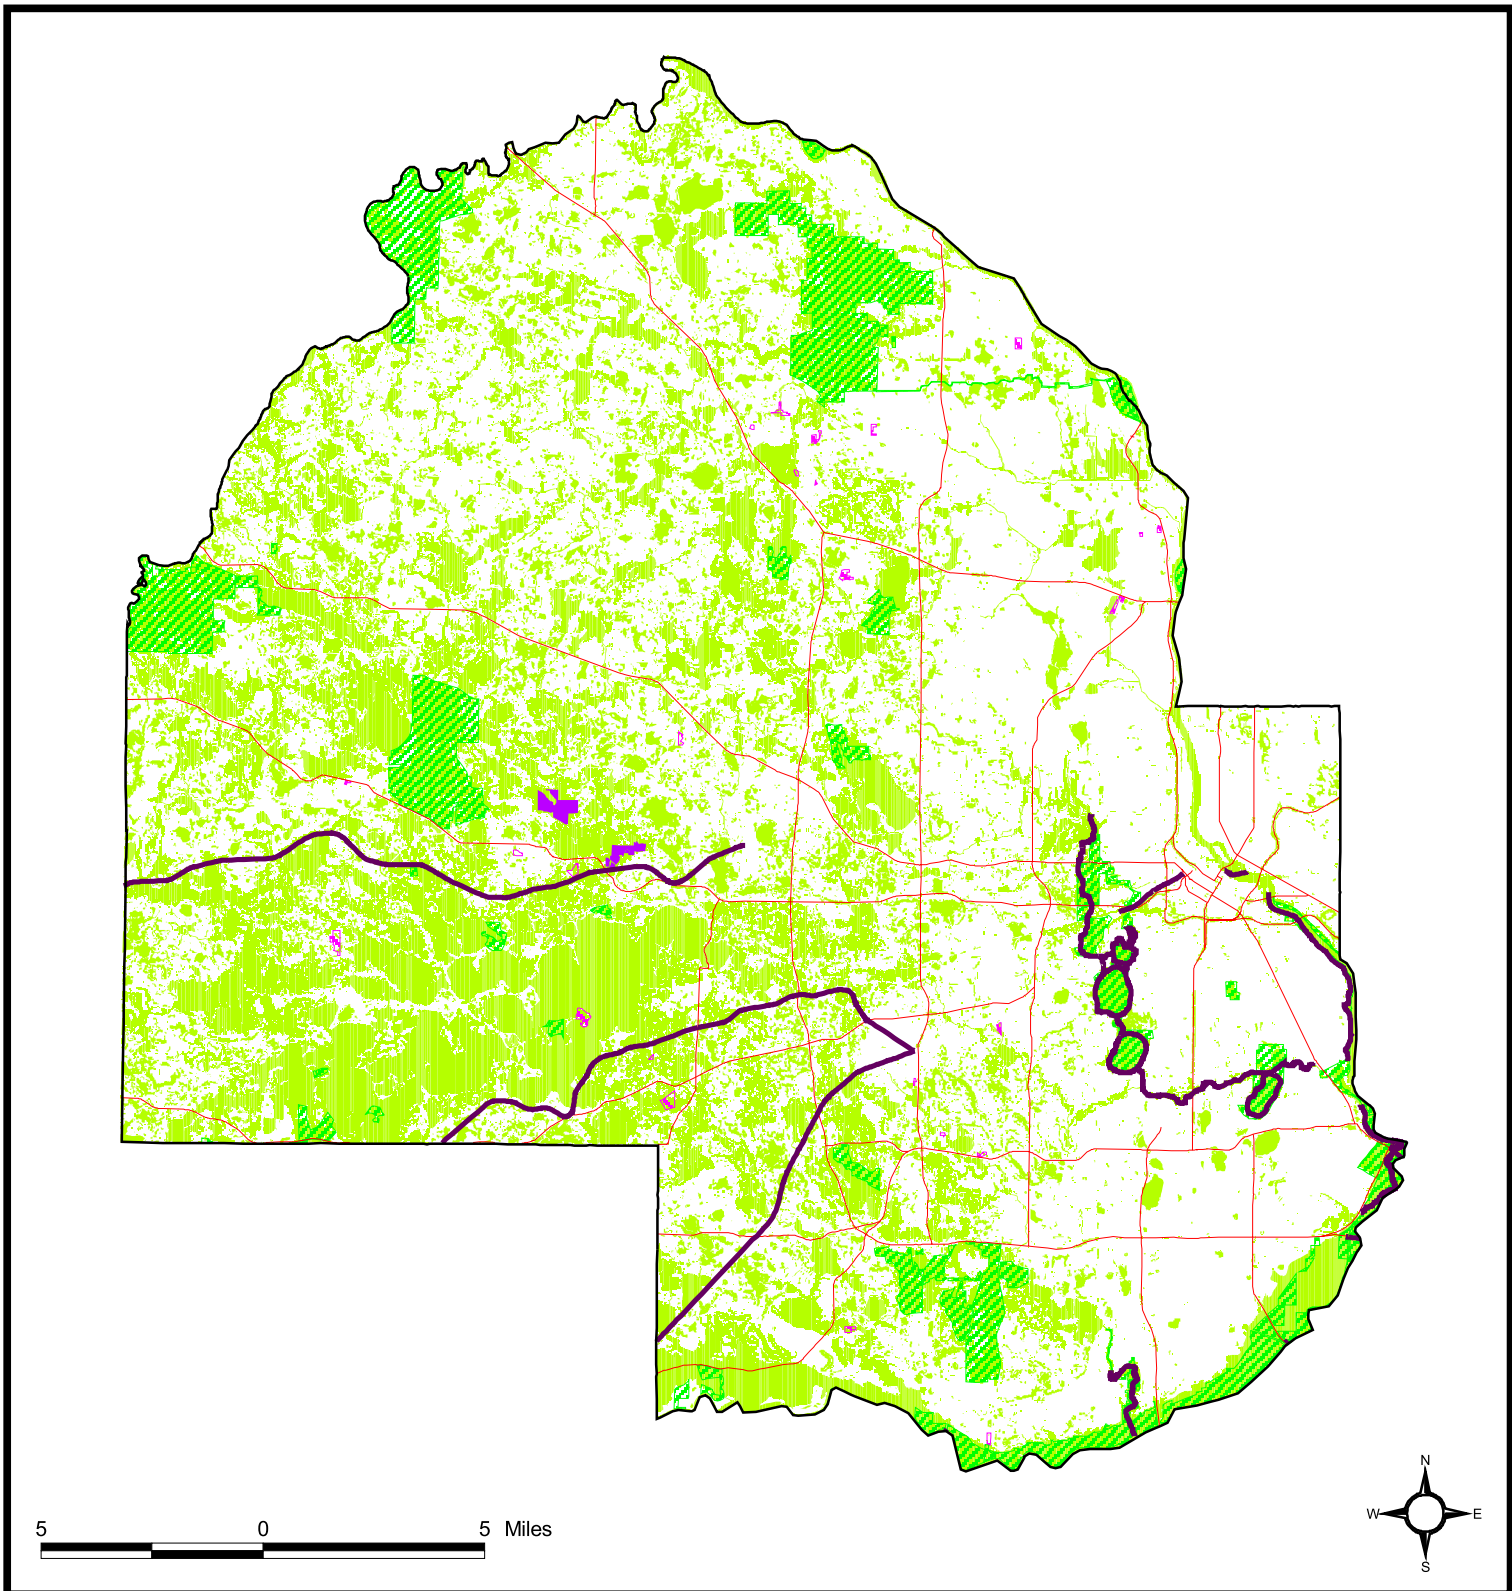

# Hennepin County Natural Resources

-  Parks (Includes recreation and natural resource management areas)
-  DNR Scientific and Natural Areas
-  Other Public Land (From 1990 MetCouncil land use data)
-  Natural Resources (National Wetlands Inventory, Hardwoods, MN County Biological Survey Natural Areas, Steep Slopes, Rivers and Streams)
-  Trails (State and Regional)