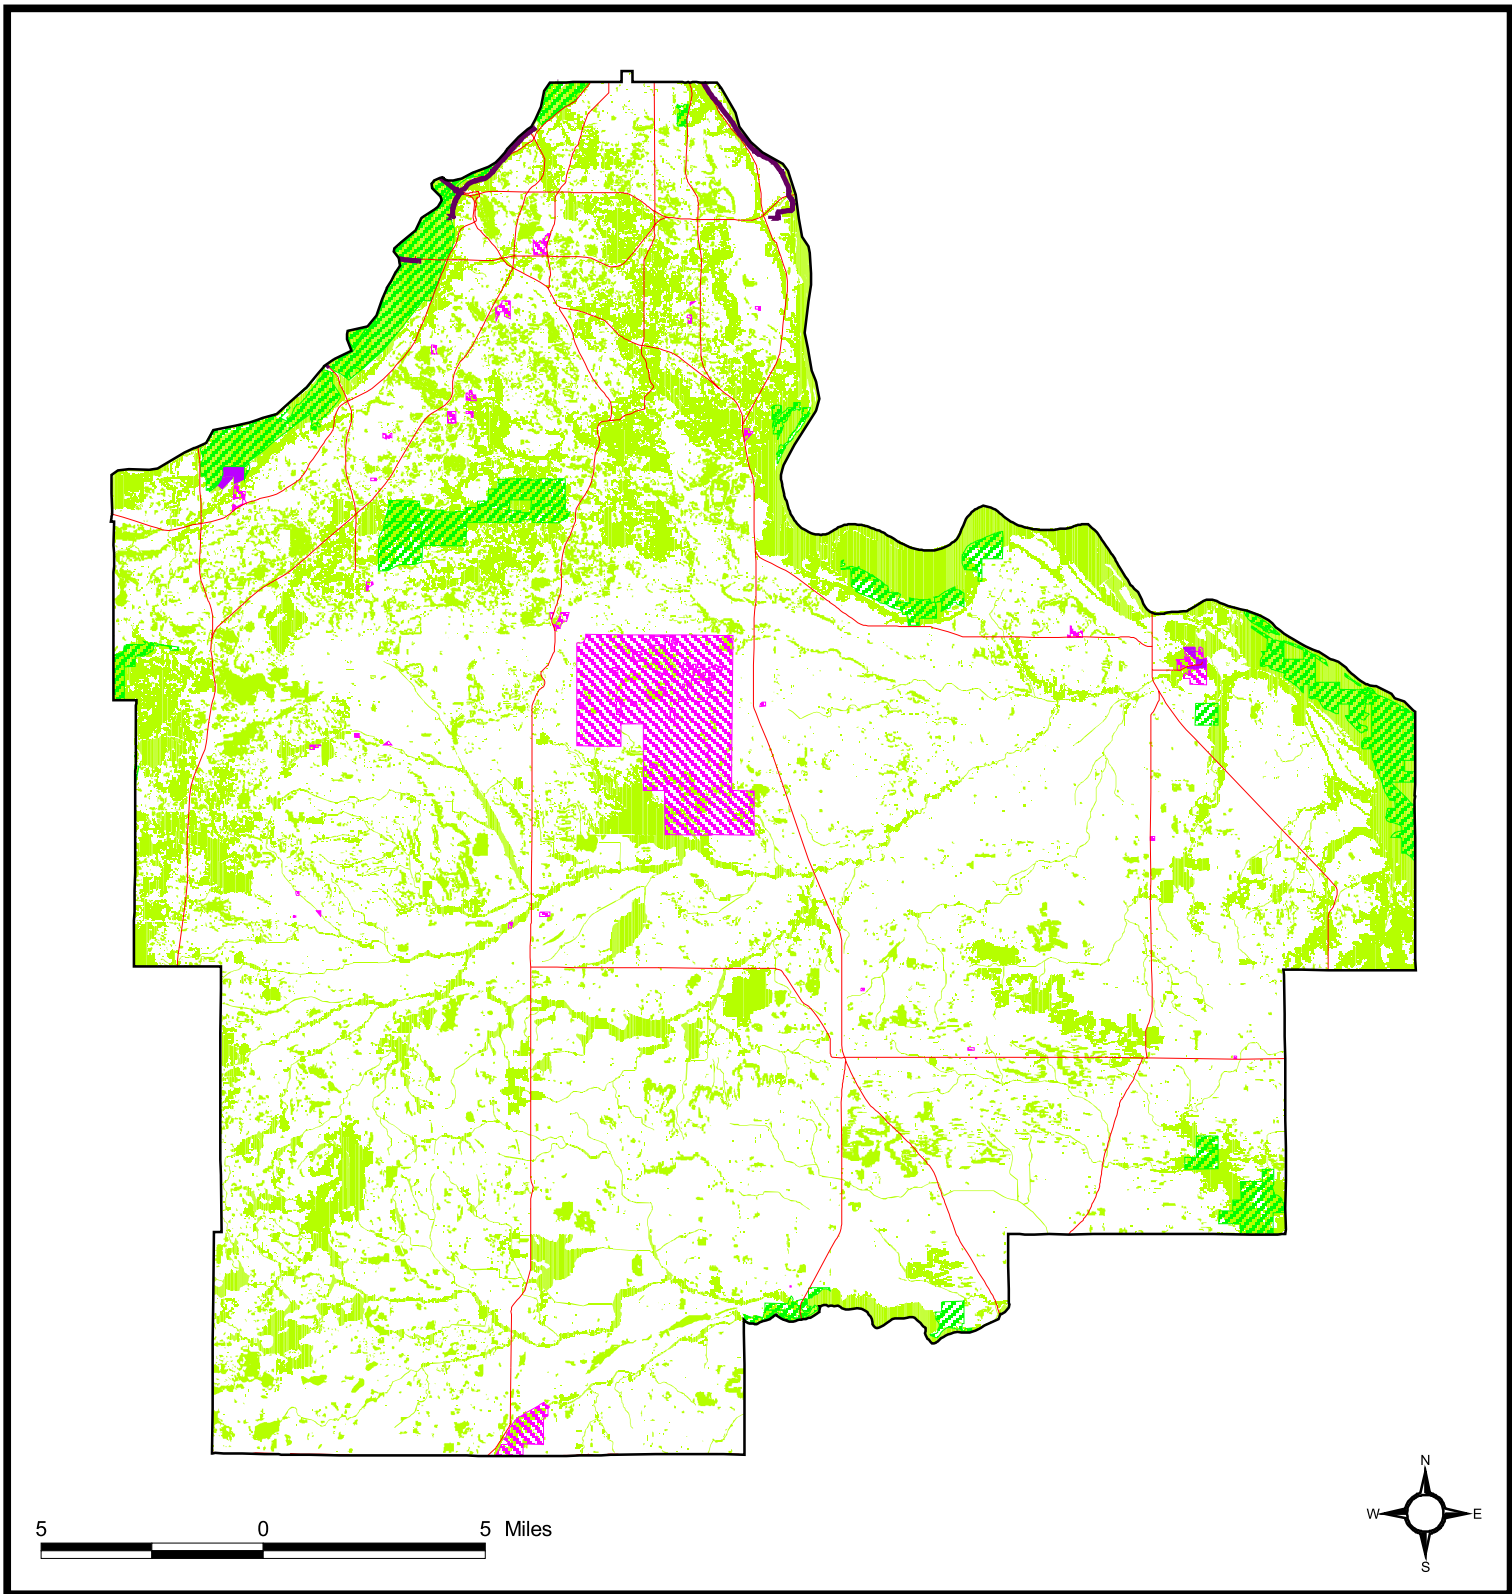

Dakota County Natural Resources

-  Parks (Includes recreation and natural resource management areas)
-  DNR Scientific and Natural Areas
-  Other Public Land (From 1990 MetCouncil land use data)
-  Natural Resources (National Wetlands Inventory, Hardwoods, MN County Biological Survey Natural Areas, Steep Slopes, Rivers and Streams)
-  Trails (State and Regional)