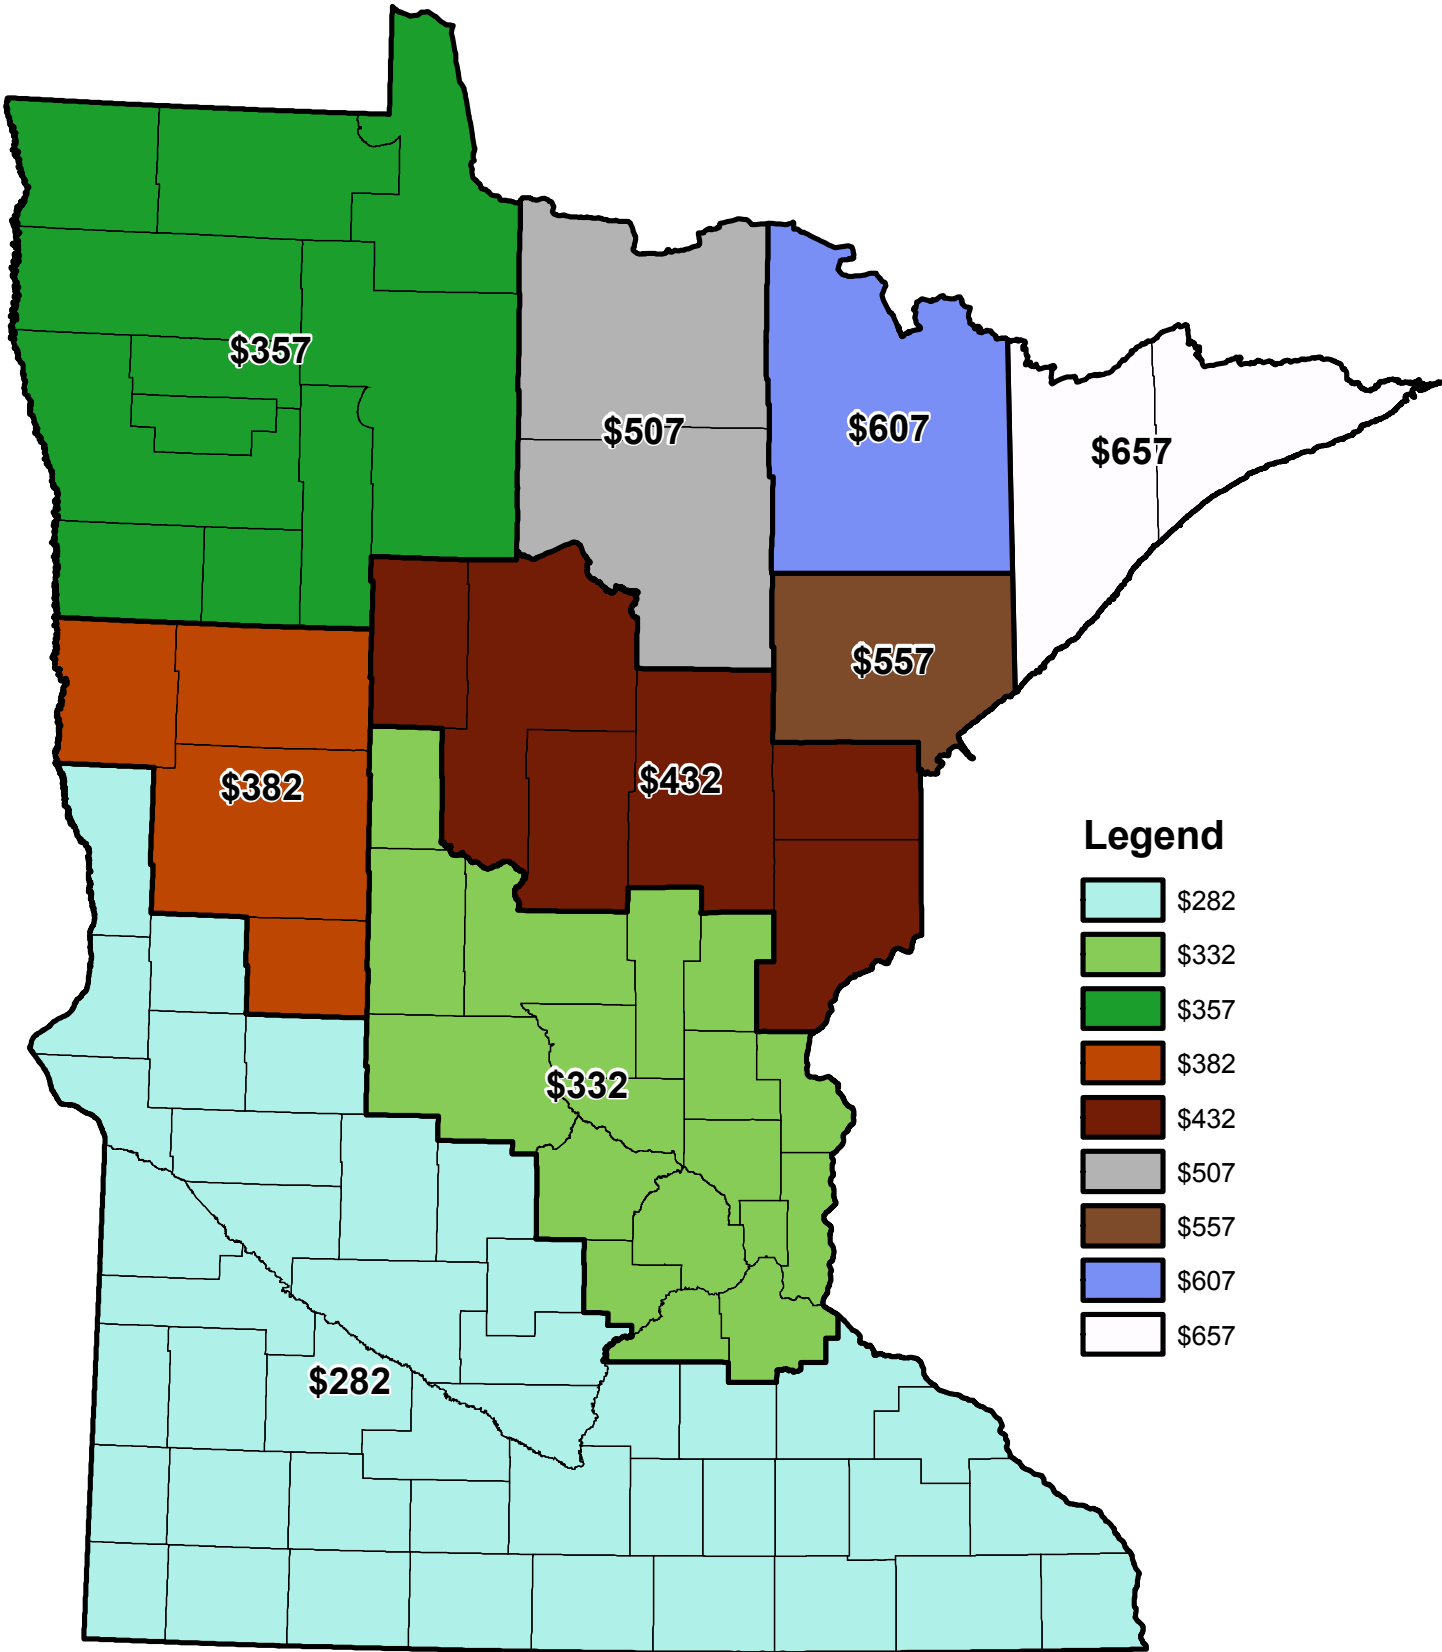

# Snowmobile GIA Trail Maintenance and Grooming Rate Zones

### Legend

- \$282
- \$332
- \$357
- \$382
- \$432
- \$507
- \$557
- \$607
- \$657

Revised 8/13/09