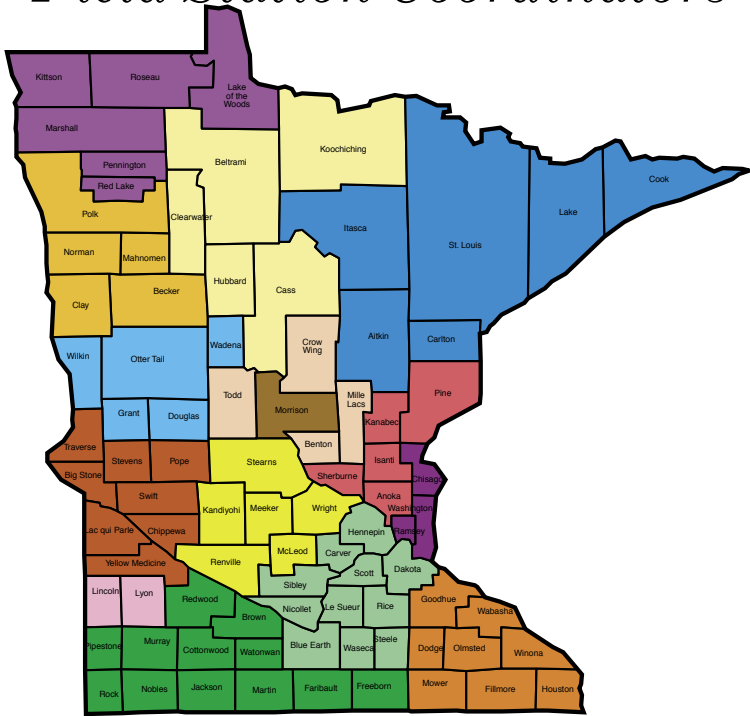

Partners for Fish & Wildlife

Field Station Coordinators

Litchfield WMD
22274 615th Avenue
Litchfield, MN 55355
320/693-2849

Minnesota Valley NWR/WMD
3815 American Boulevard East
Bloomington, MN 55425-1600
952/854-5900

Morris WMD
43875 230th Street
Morris, MN 56267
320/589-1001

Rice Lake NWR
36289 State Hwy 65
McGregor, MN 55760
218/768-2402

Sherburne NWR
17076 293rd Avenue
Zimmerman, MN 55398
763/389-3323

Minnesota Private Lands
434 Great Oak Drive
Waite Park, MN 56387
320/253-4682

Twin Cities Field Office
410 East 80th Street
Bloomington, MN 55425-1665
612/725-3548

Tamarac NWR
35704 County Hwy 26
Rochert, MN 56578-9638
218/847-2641

Upper Mississippi River NWR
51 E 4th Street, Room 203
Winona, MN 55987
507/454-7351

Windom WMD
49663 County Road #17
Windom, MN 56101-3026
507/831-2220

Agassiz NWR
22996 290th Street NE
Middle River, MN 56737-9754
218/449-4115

Big Stone WMD
4483 County Road 19
Odessa, MN 56276
218/273-2191