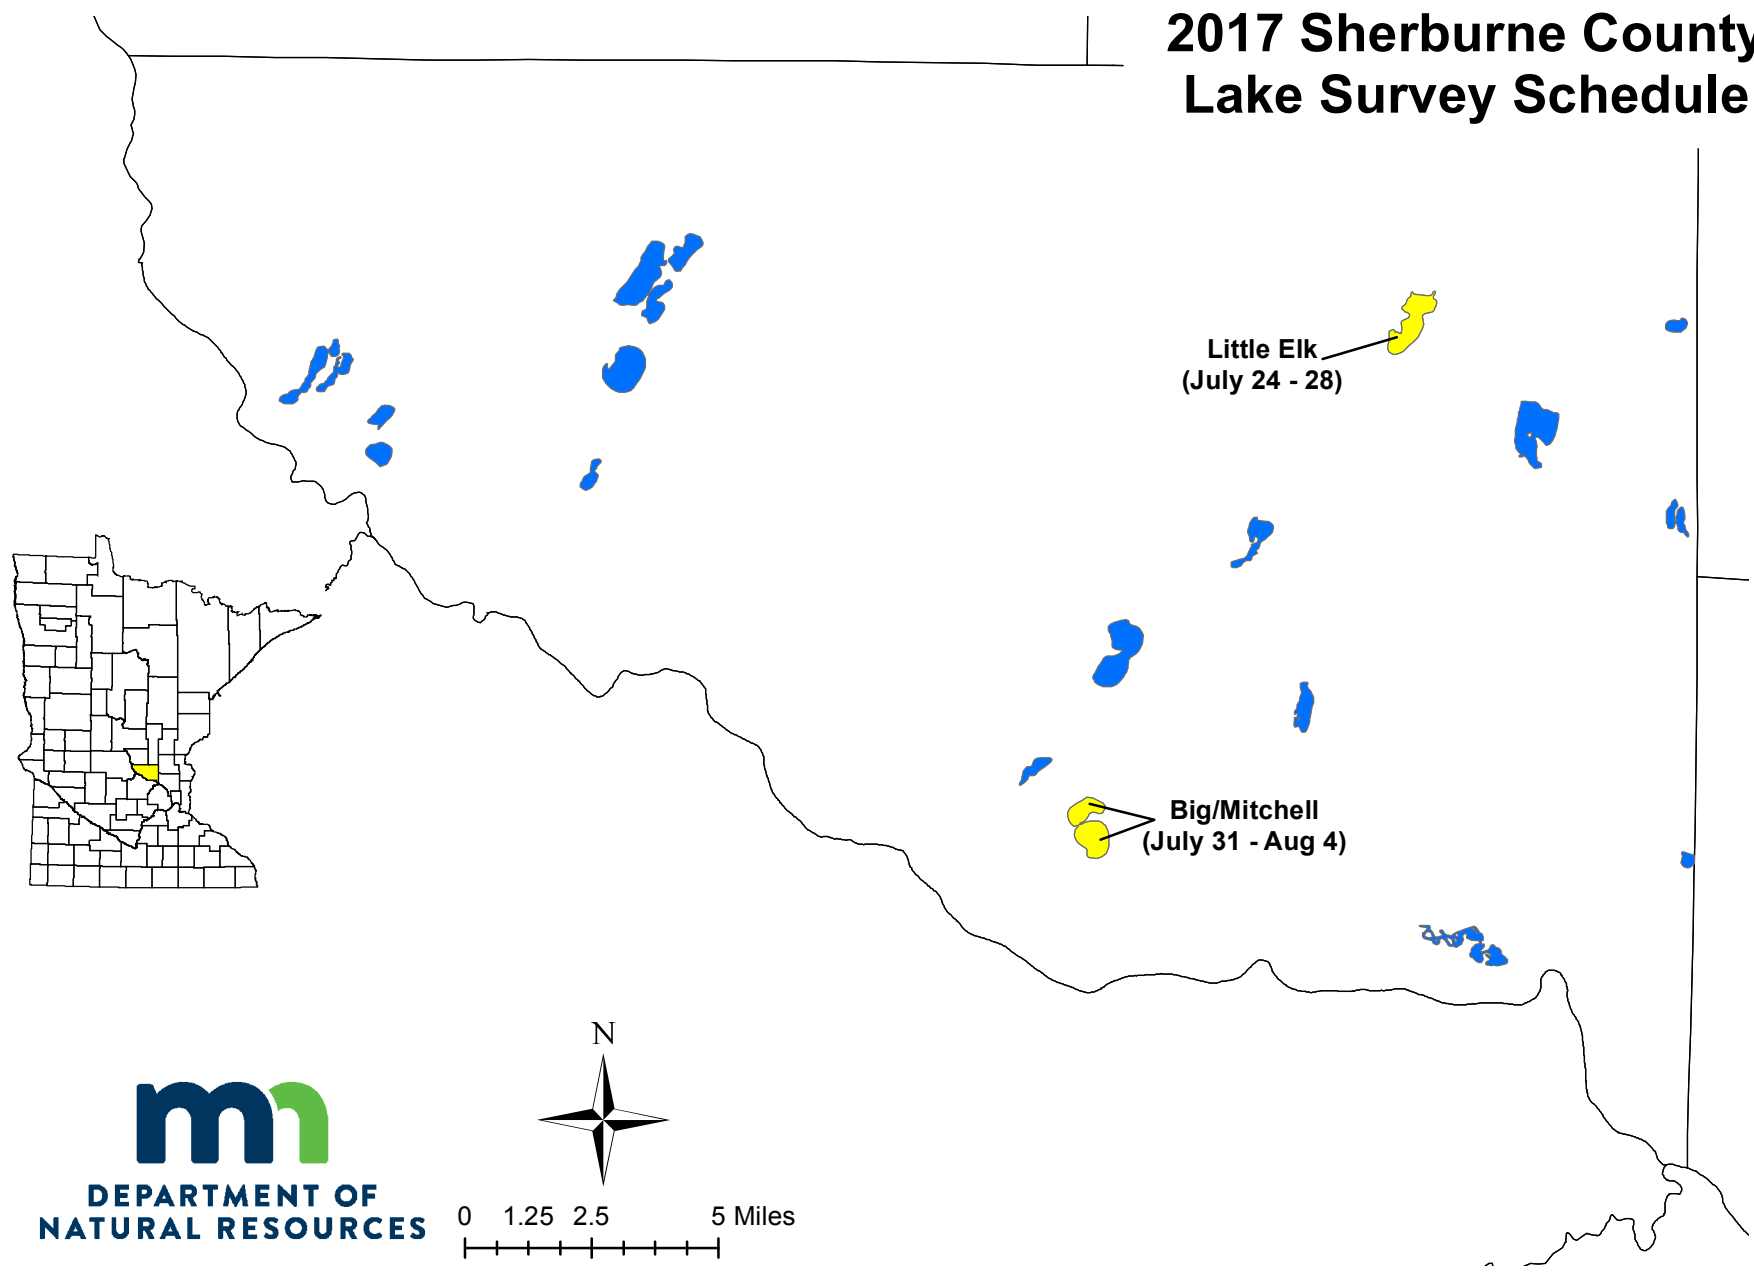

2017 Sherburne County Lake Survey Schedule

Little Elk
(July 24 - 28)

Big/Mitchell
(July 31 - Aug 4)

mn
DEPARTMENT OF
NATURAL RESOURCES

0 1.25 2.5 5 Miles