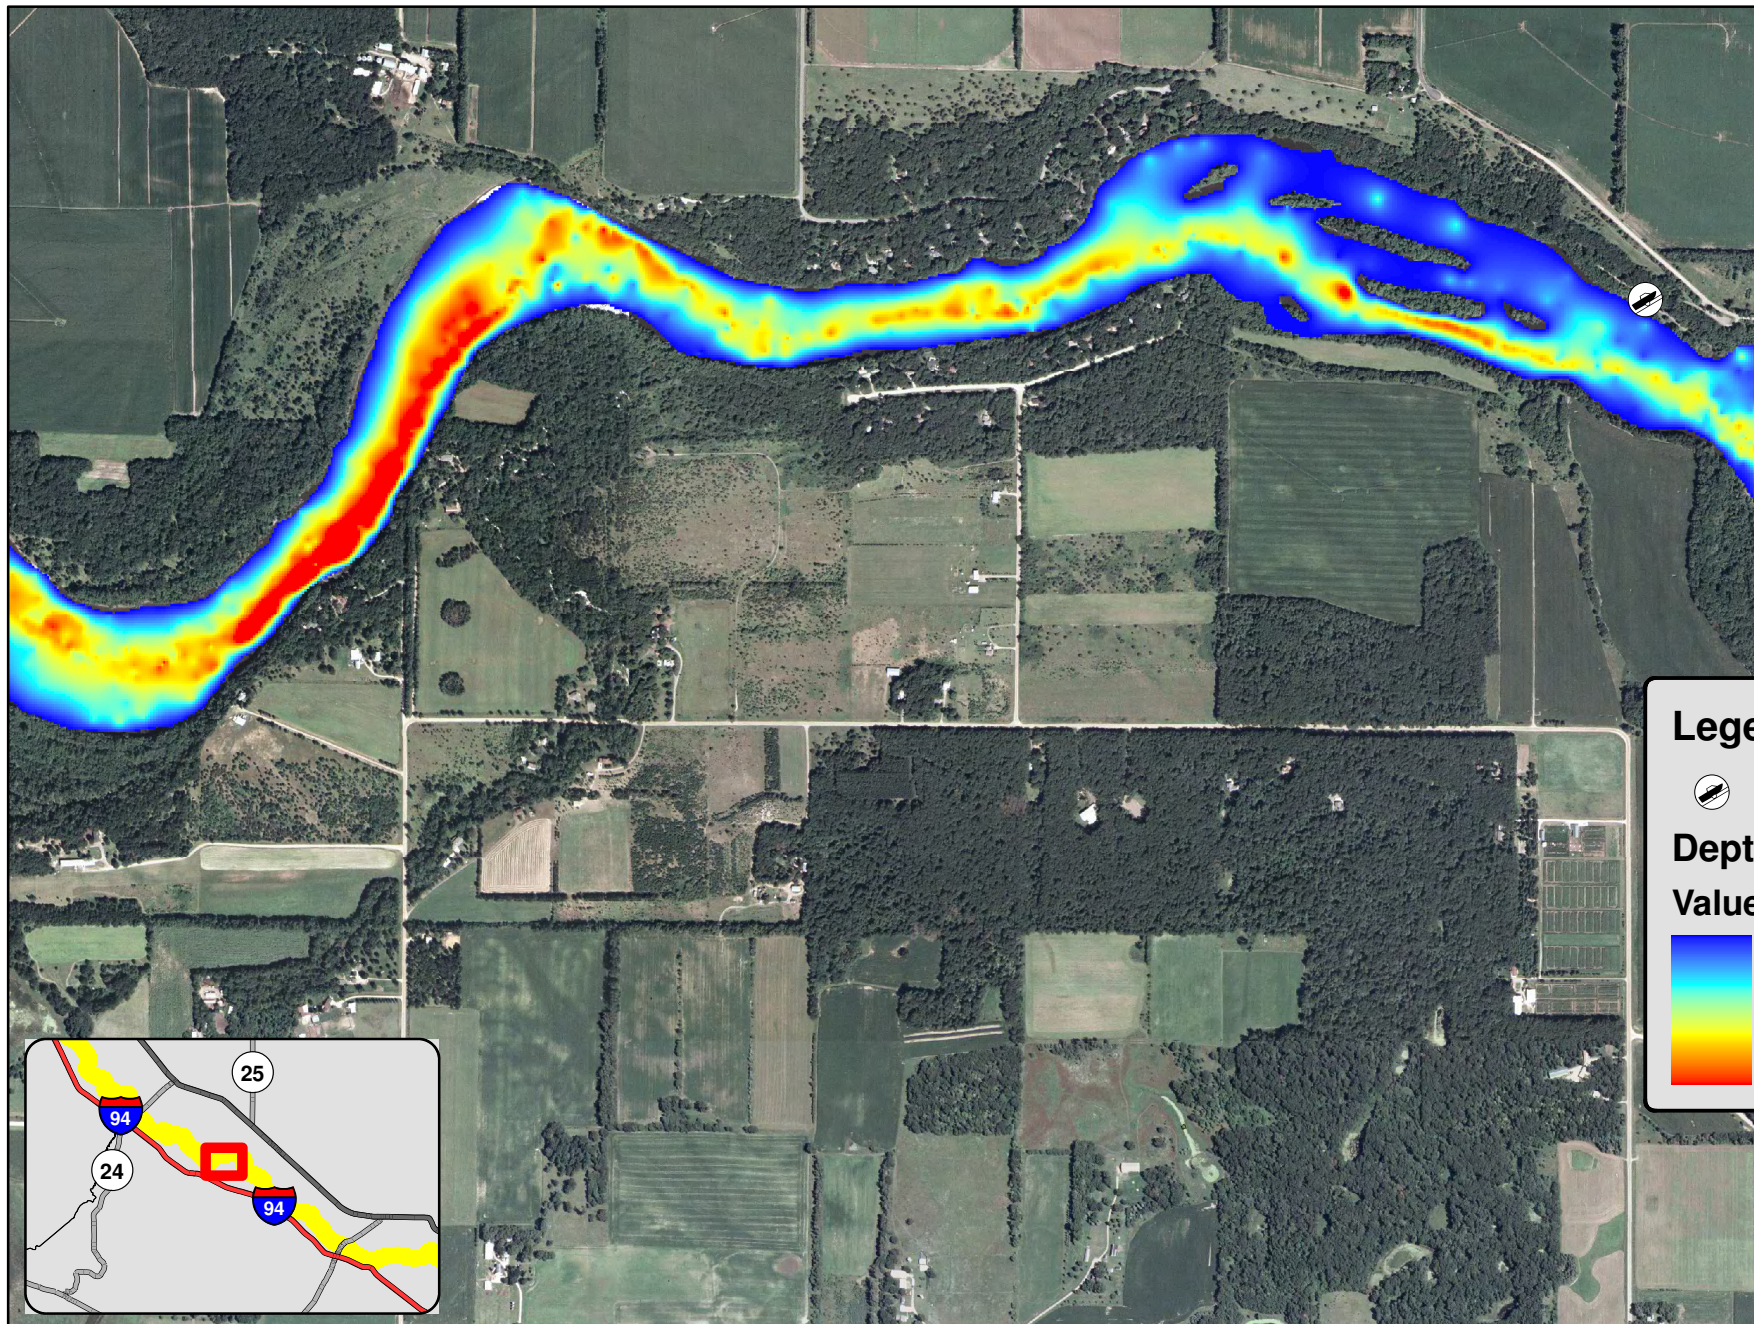

Mississippi River Depth Map 8

Legend

- Access Areas

Depths

Value

- High : 0
- Low : -14

1 inch equals 0.24 miles