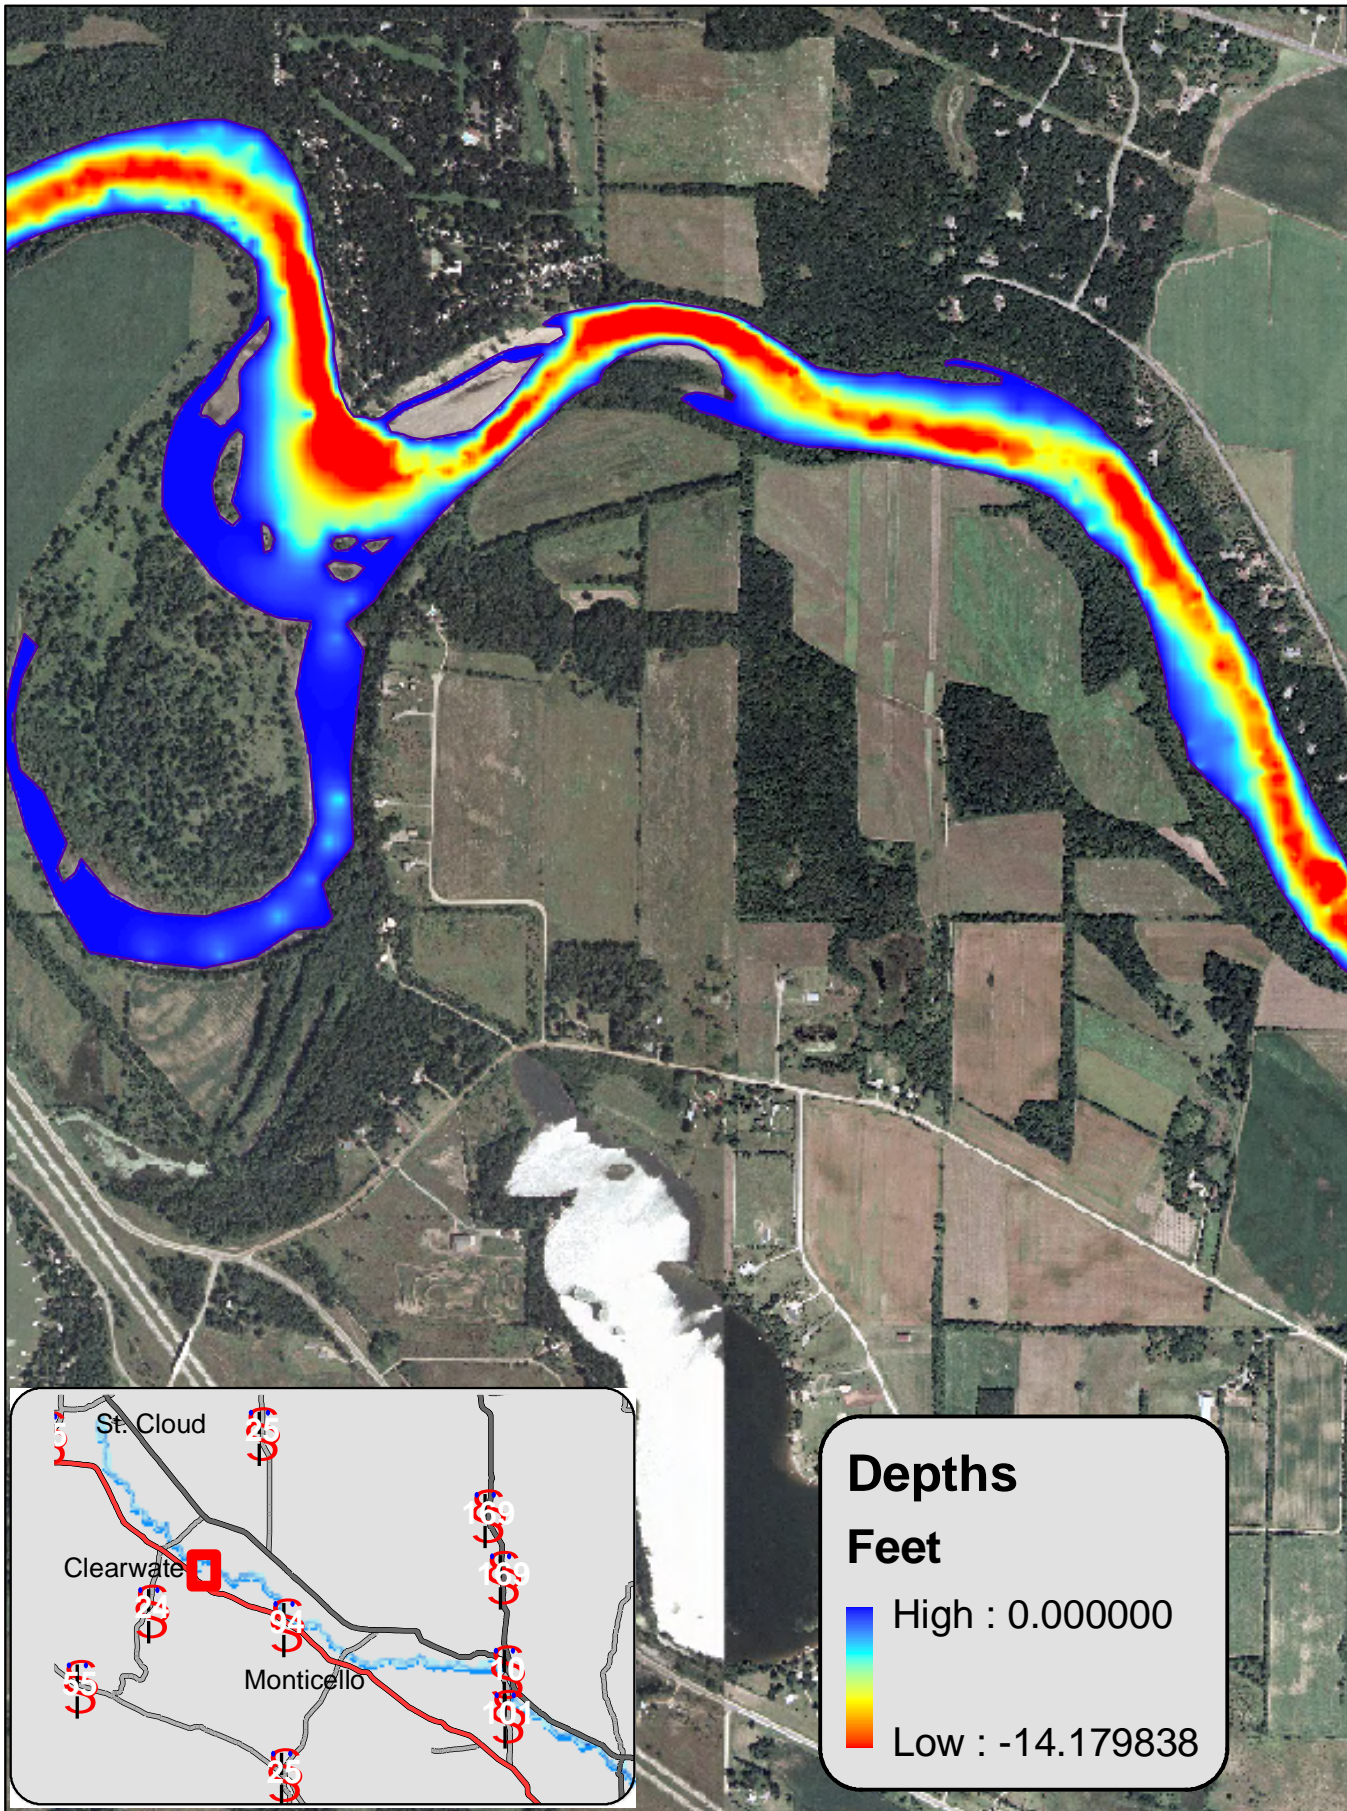

Mississippi River Depth Map 6

Depths
Feet

High : 0.000000
Low : -14.179838

0 0.375 0.75 1.5 Miles
1 inch equals 0.24 miles

Produced by MNDNR Fisheries Montrose 2008. All depths normalized for 5,000 CFS @ St. Cloud Dam. All information is presented for reference only.