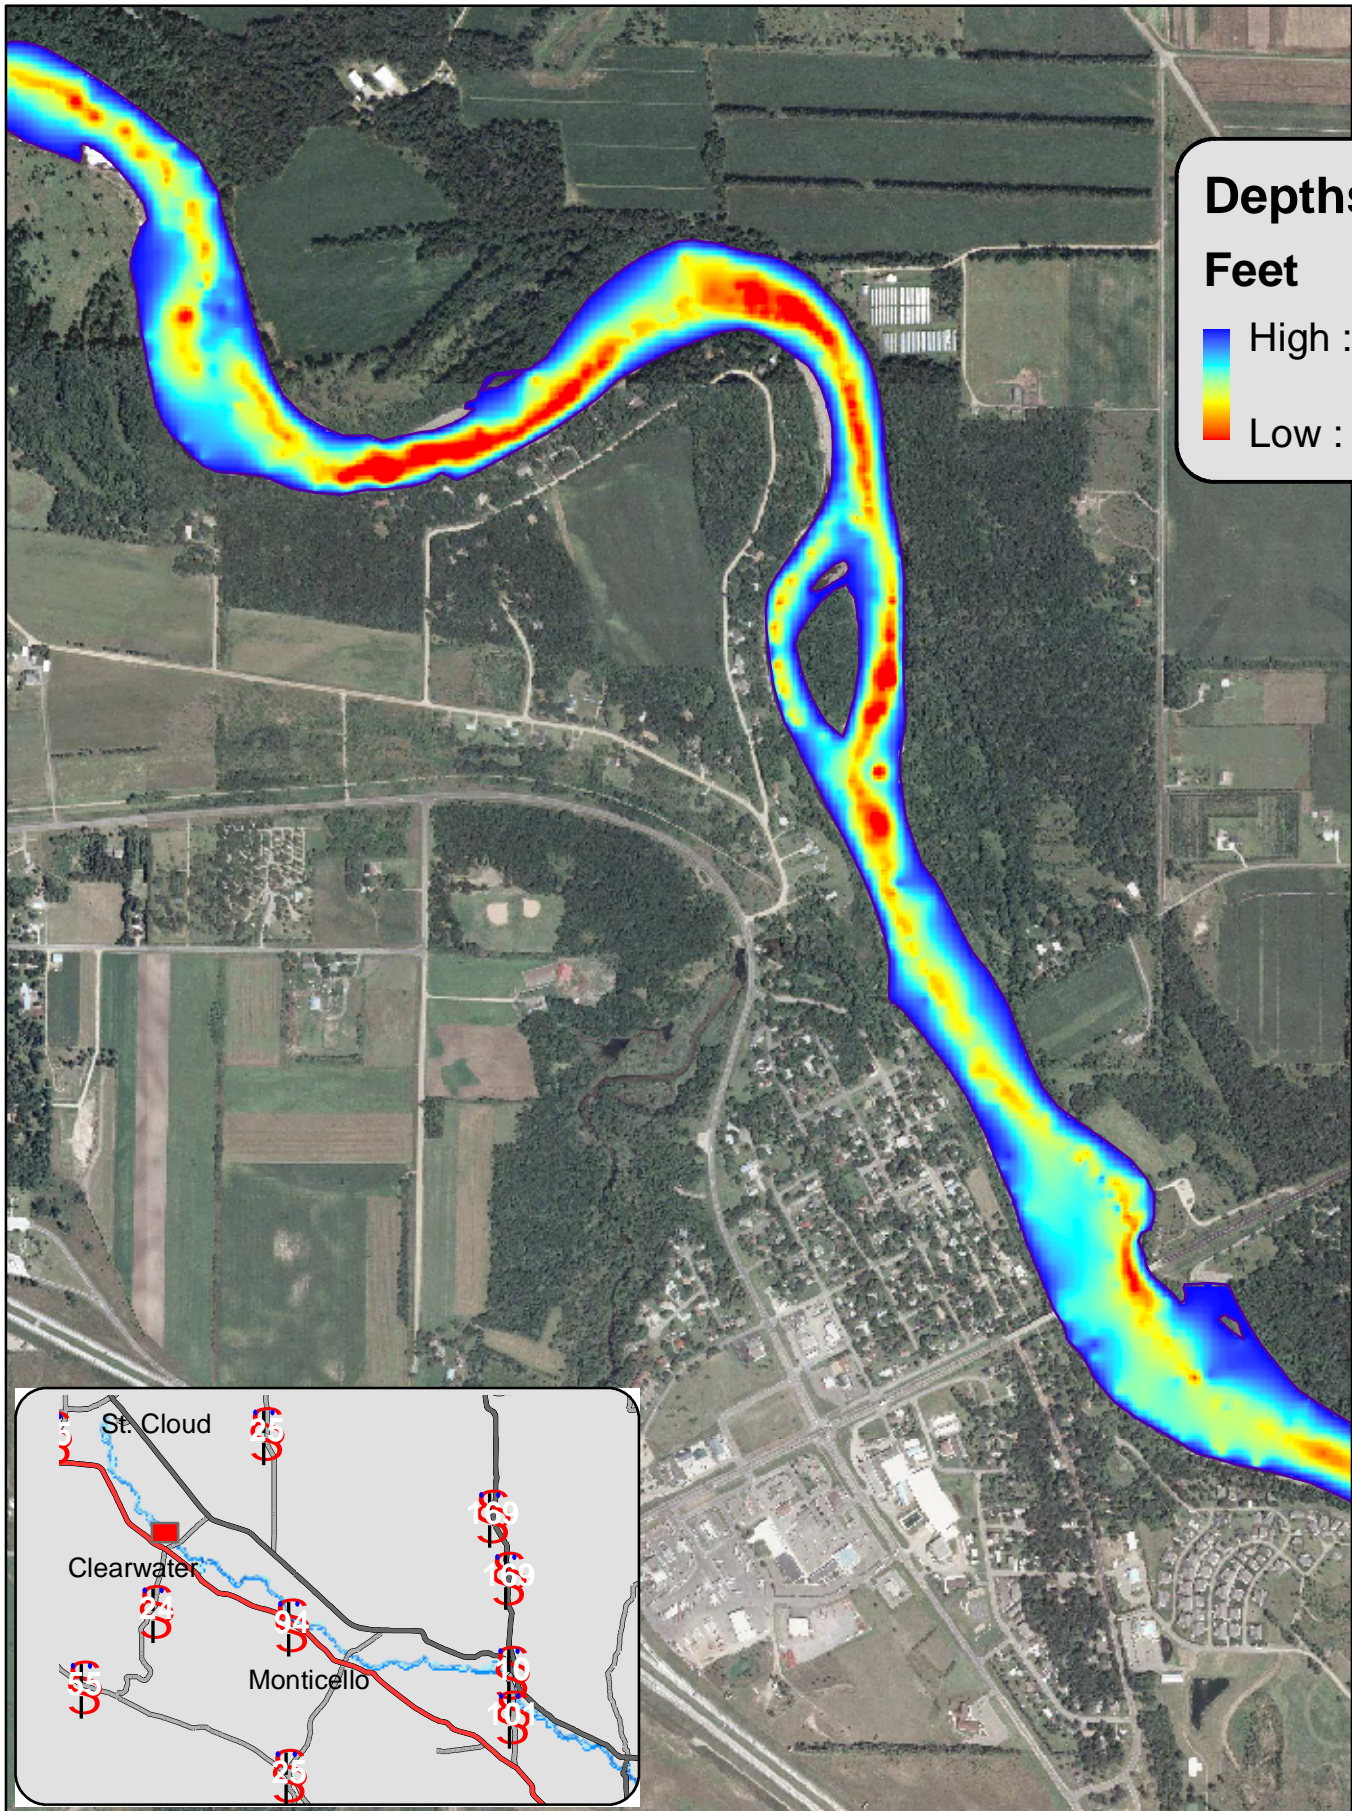

Mississippi River Depth Map 5

Depths
Feet

High : 0
Low : -14.1798

0 0.375 0.75 1.5 Miles

1 inch equals 0.24 miles

Produced by MNDNR Fisheries Montrose 2008. All depths normalized for 5,000 CFS @ St. Cloud Dam. All information is presented for reference only.