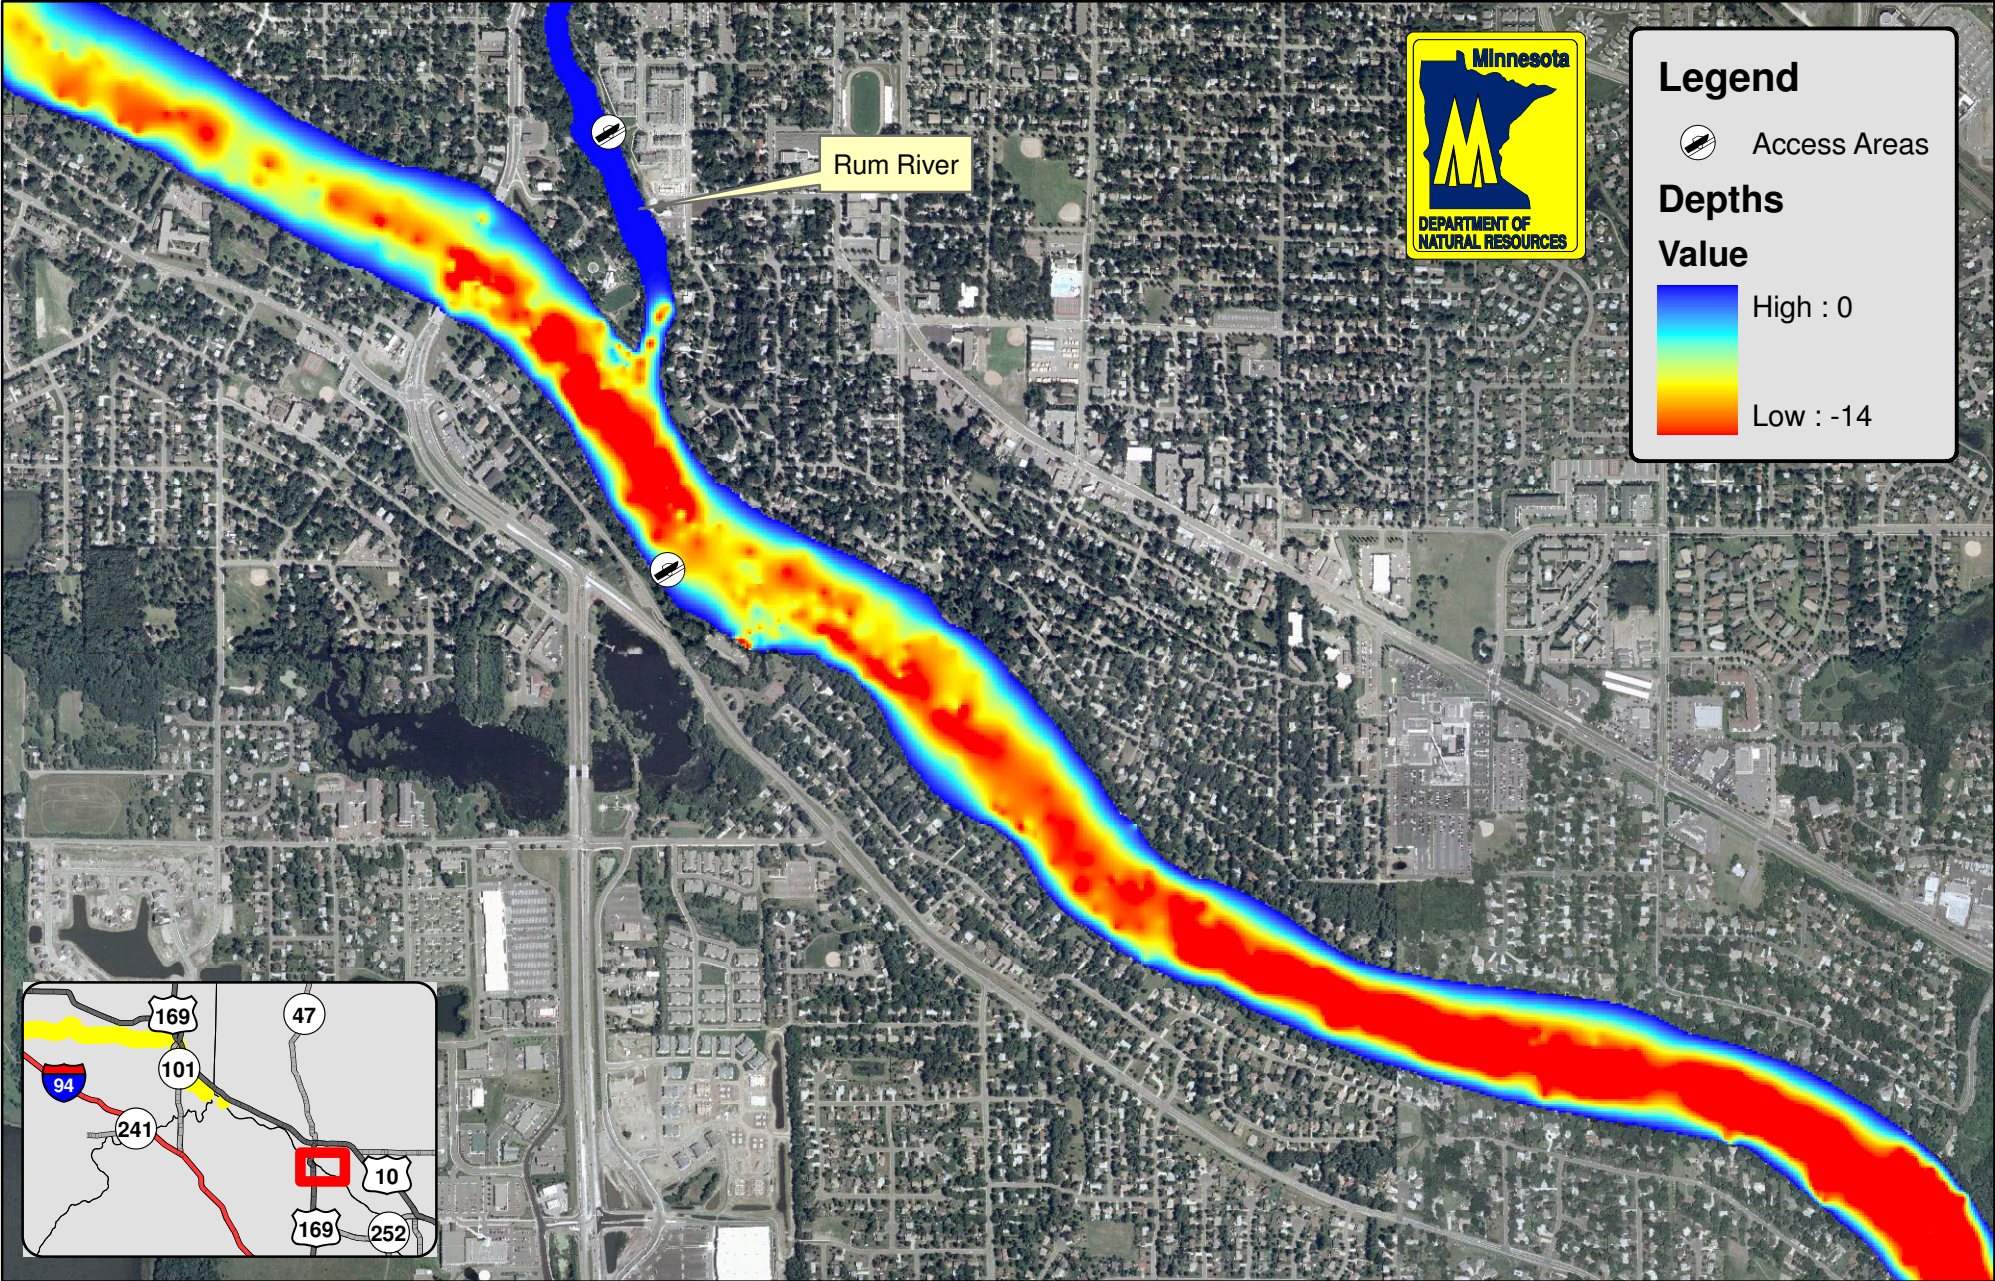

Mississippi River Depth Map 21

Produced by MNDNR Fisheries Montrose 2008. All information is presented for reference only.