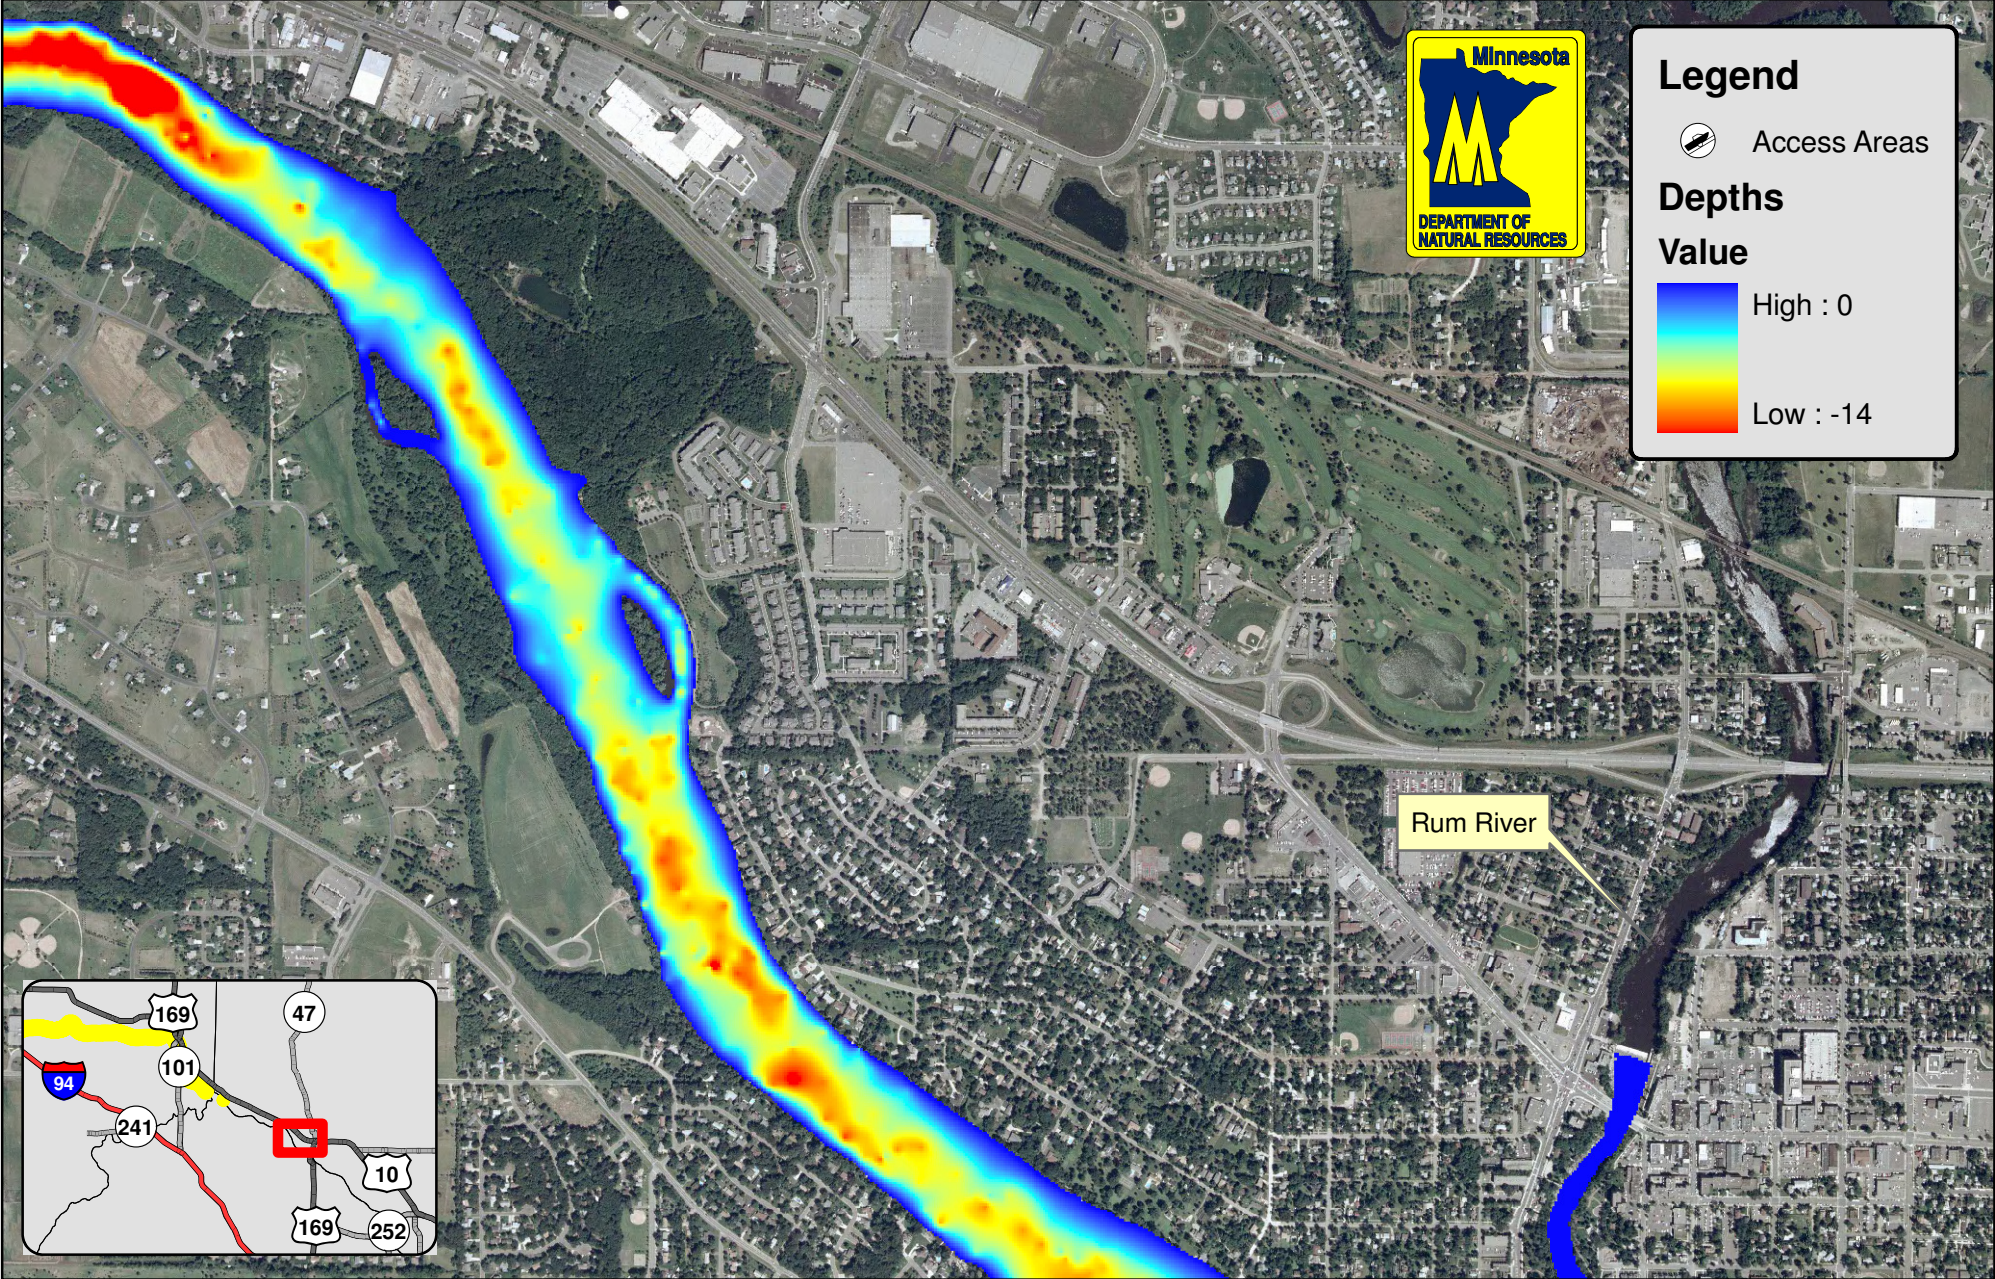

# Mississippi River Depth Map 20

0 0.2 0.4 0.8 Miles

1 inch equals 0.25 miles

Produced by MNDNR Fisheries Montrose 2008. All information is presented for reference only.