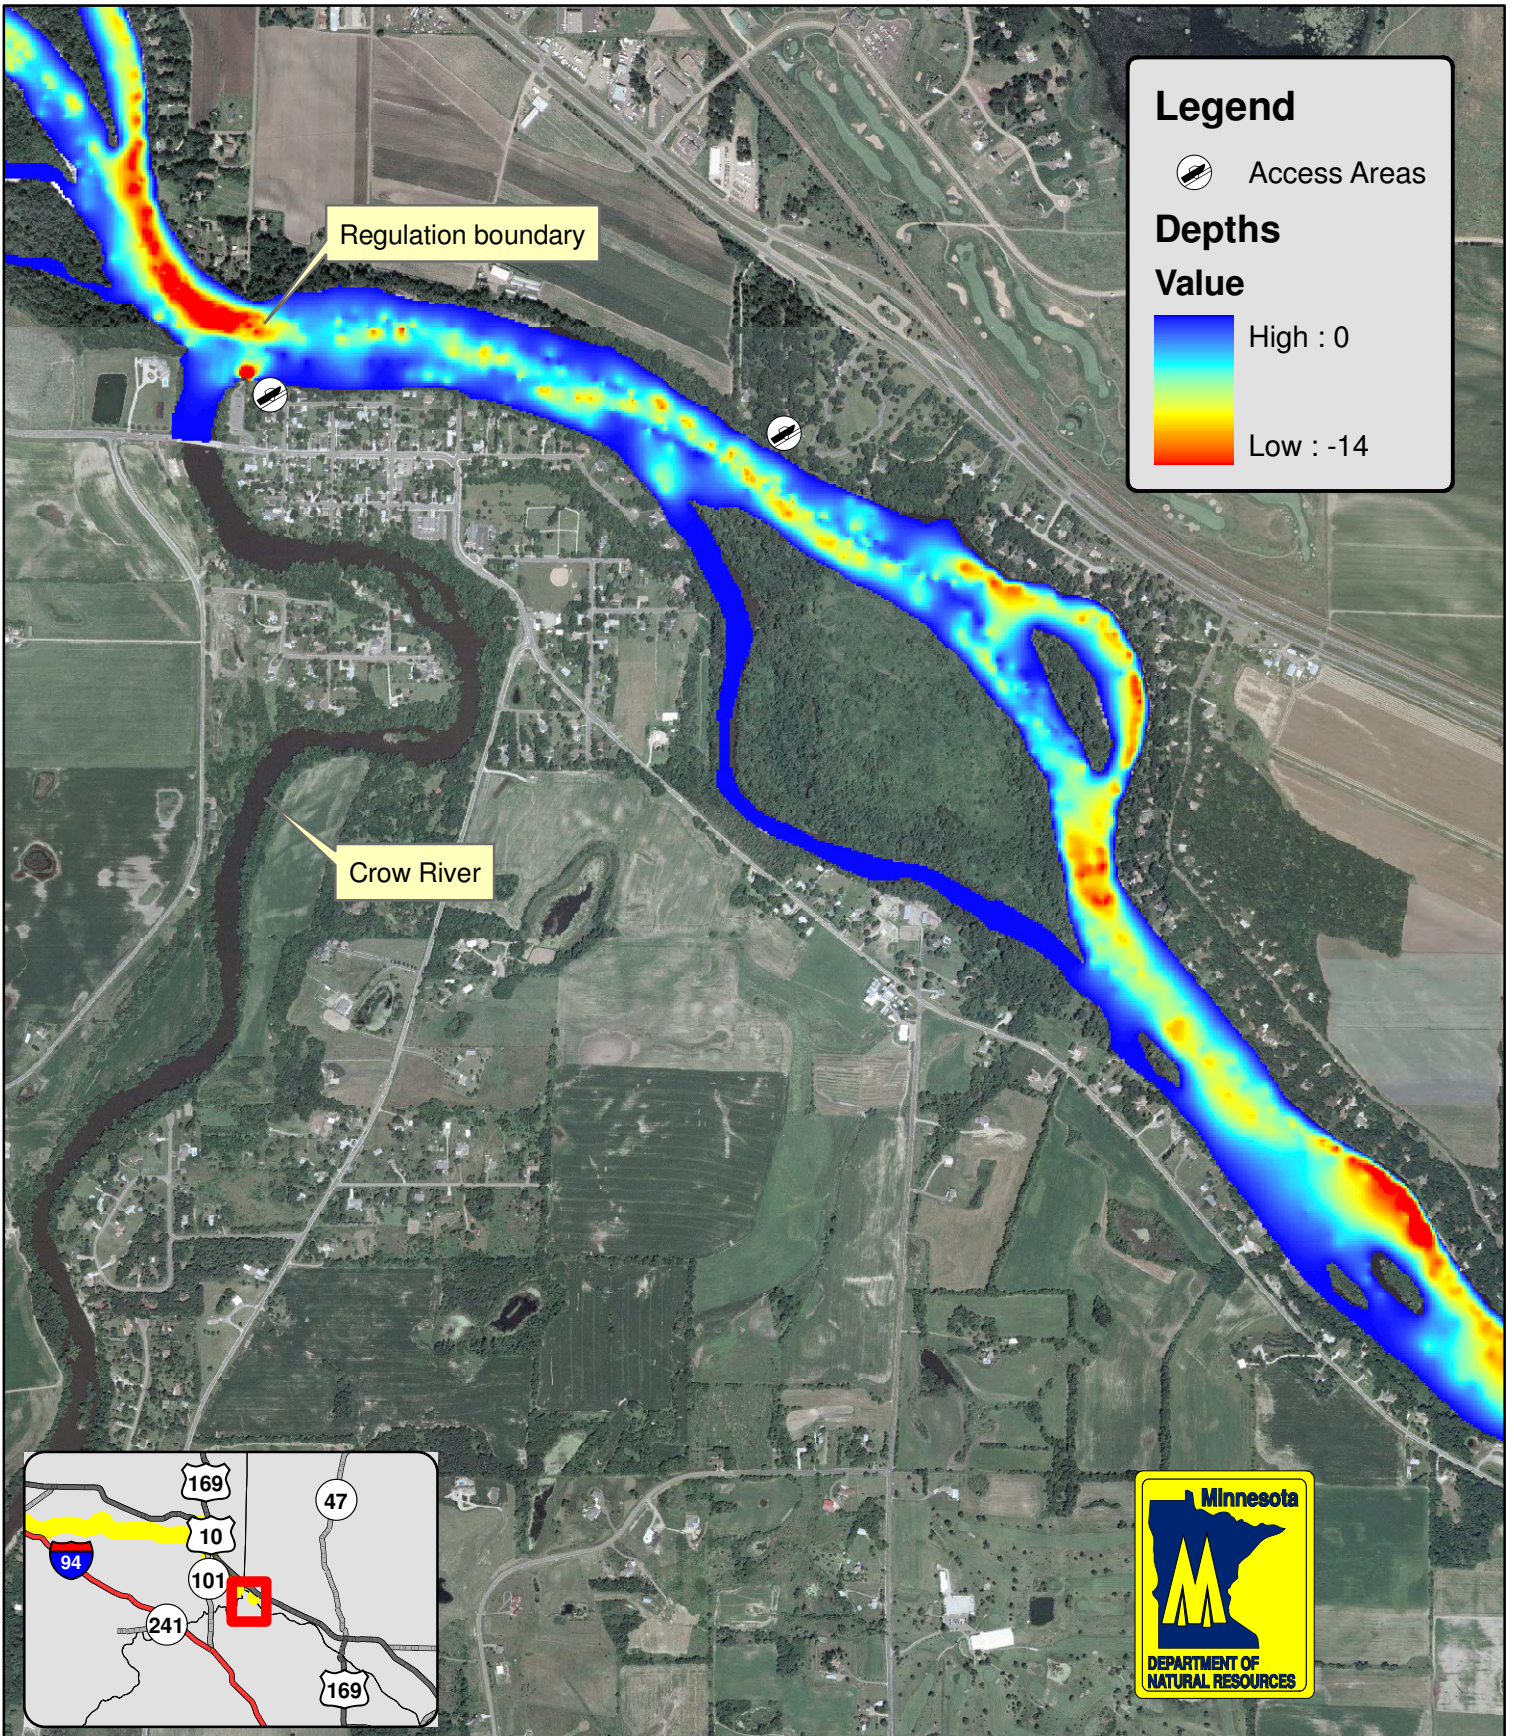

Mississippi River Depth Map 18

0 0.15 0.3 0.6 Miles

1 inch equals 0.26 miles