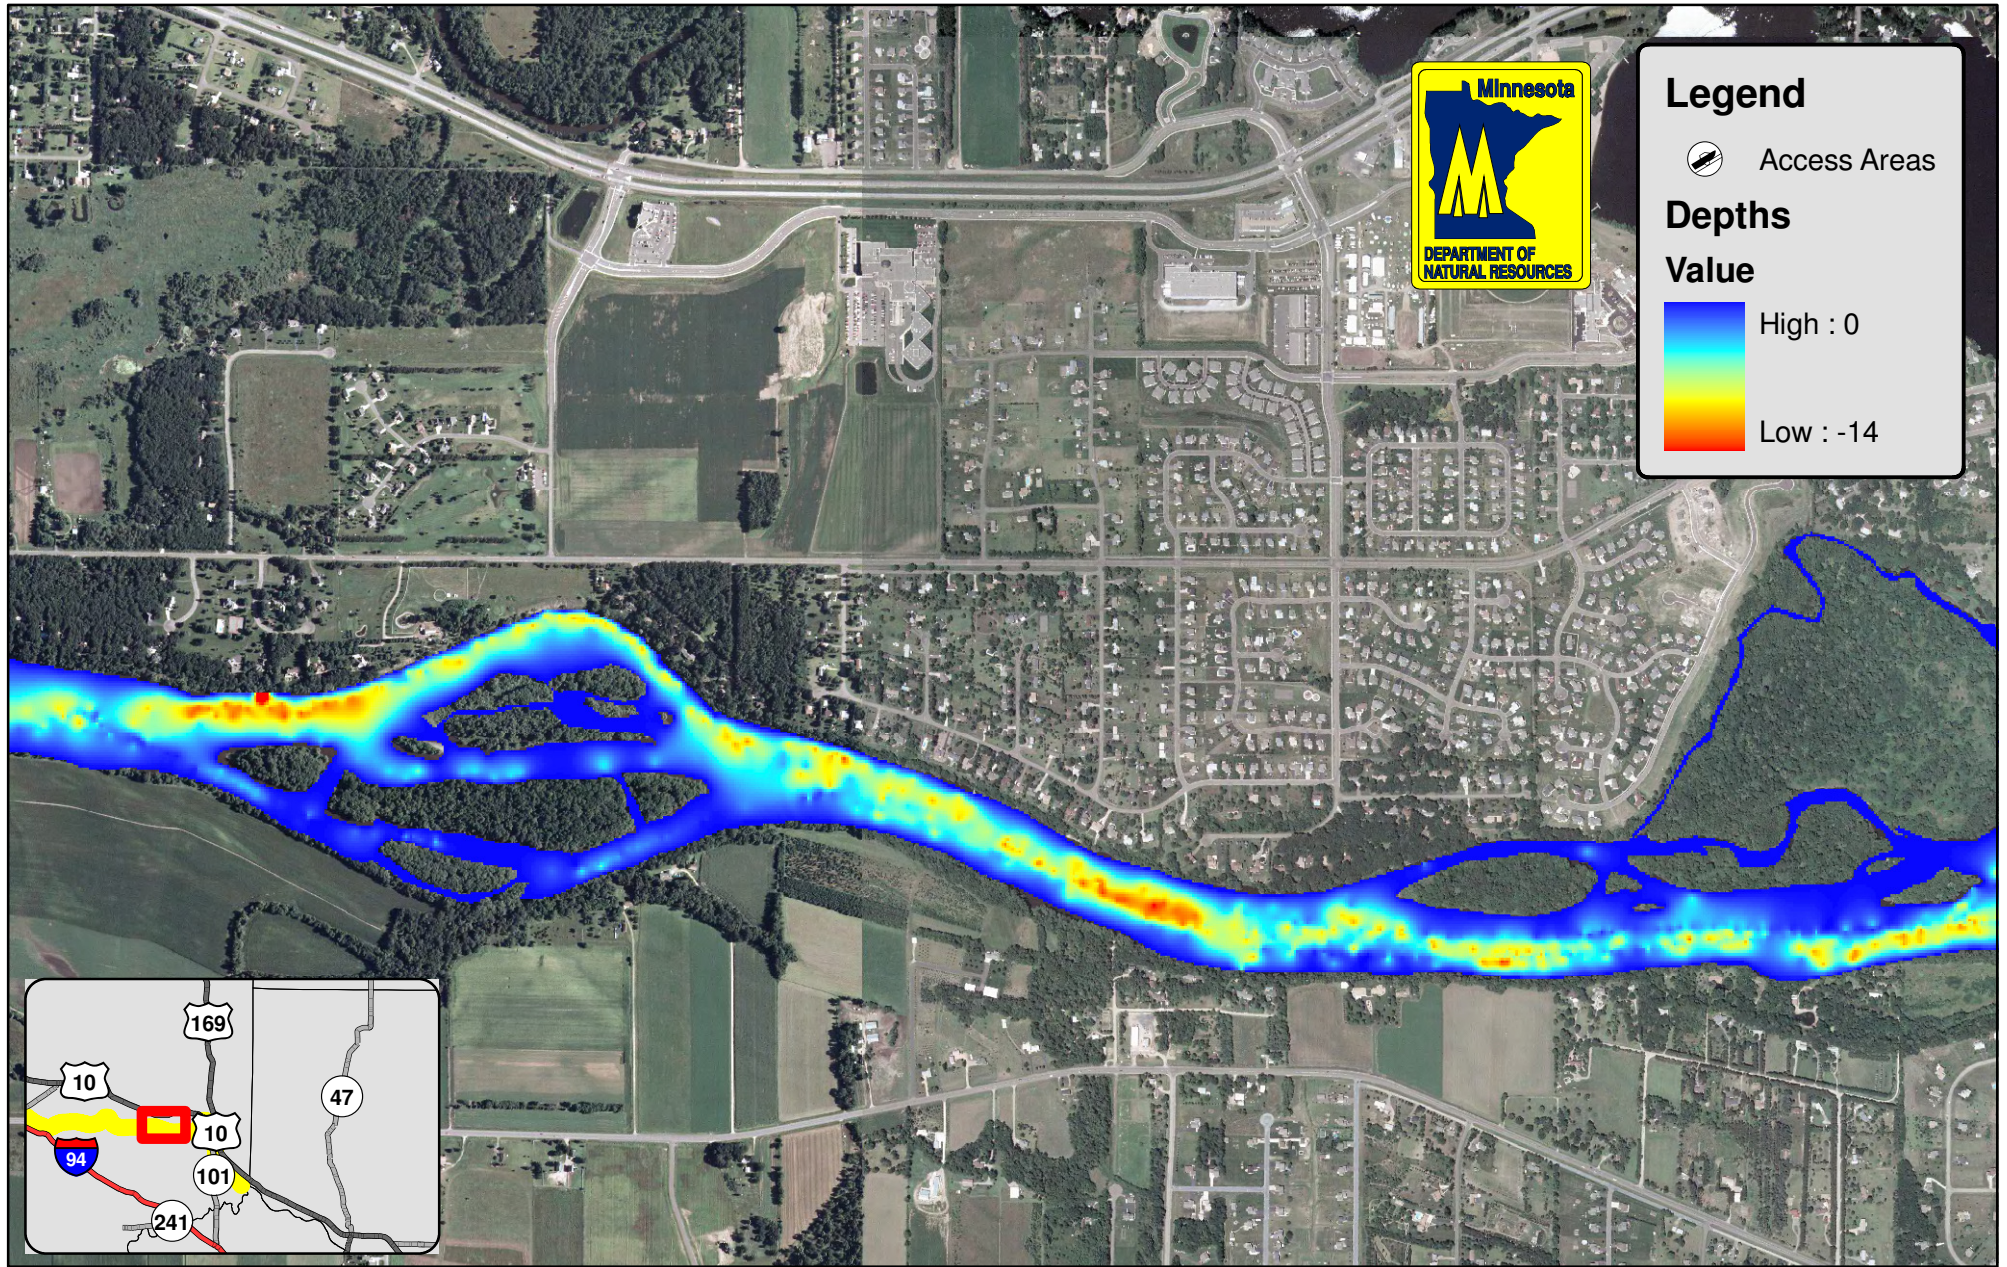

Mississippi River Depth Map 15

0 0.15 0.3 0.6 Miles

1 inch equals 0.25 miles