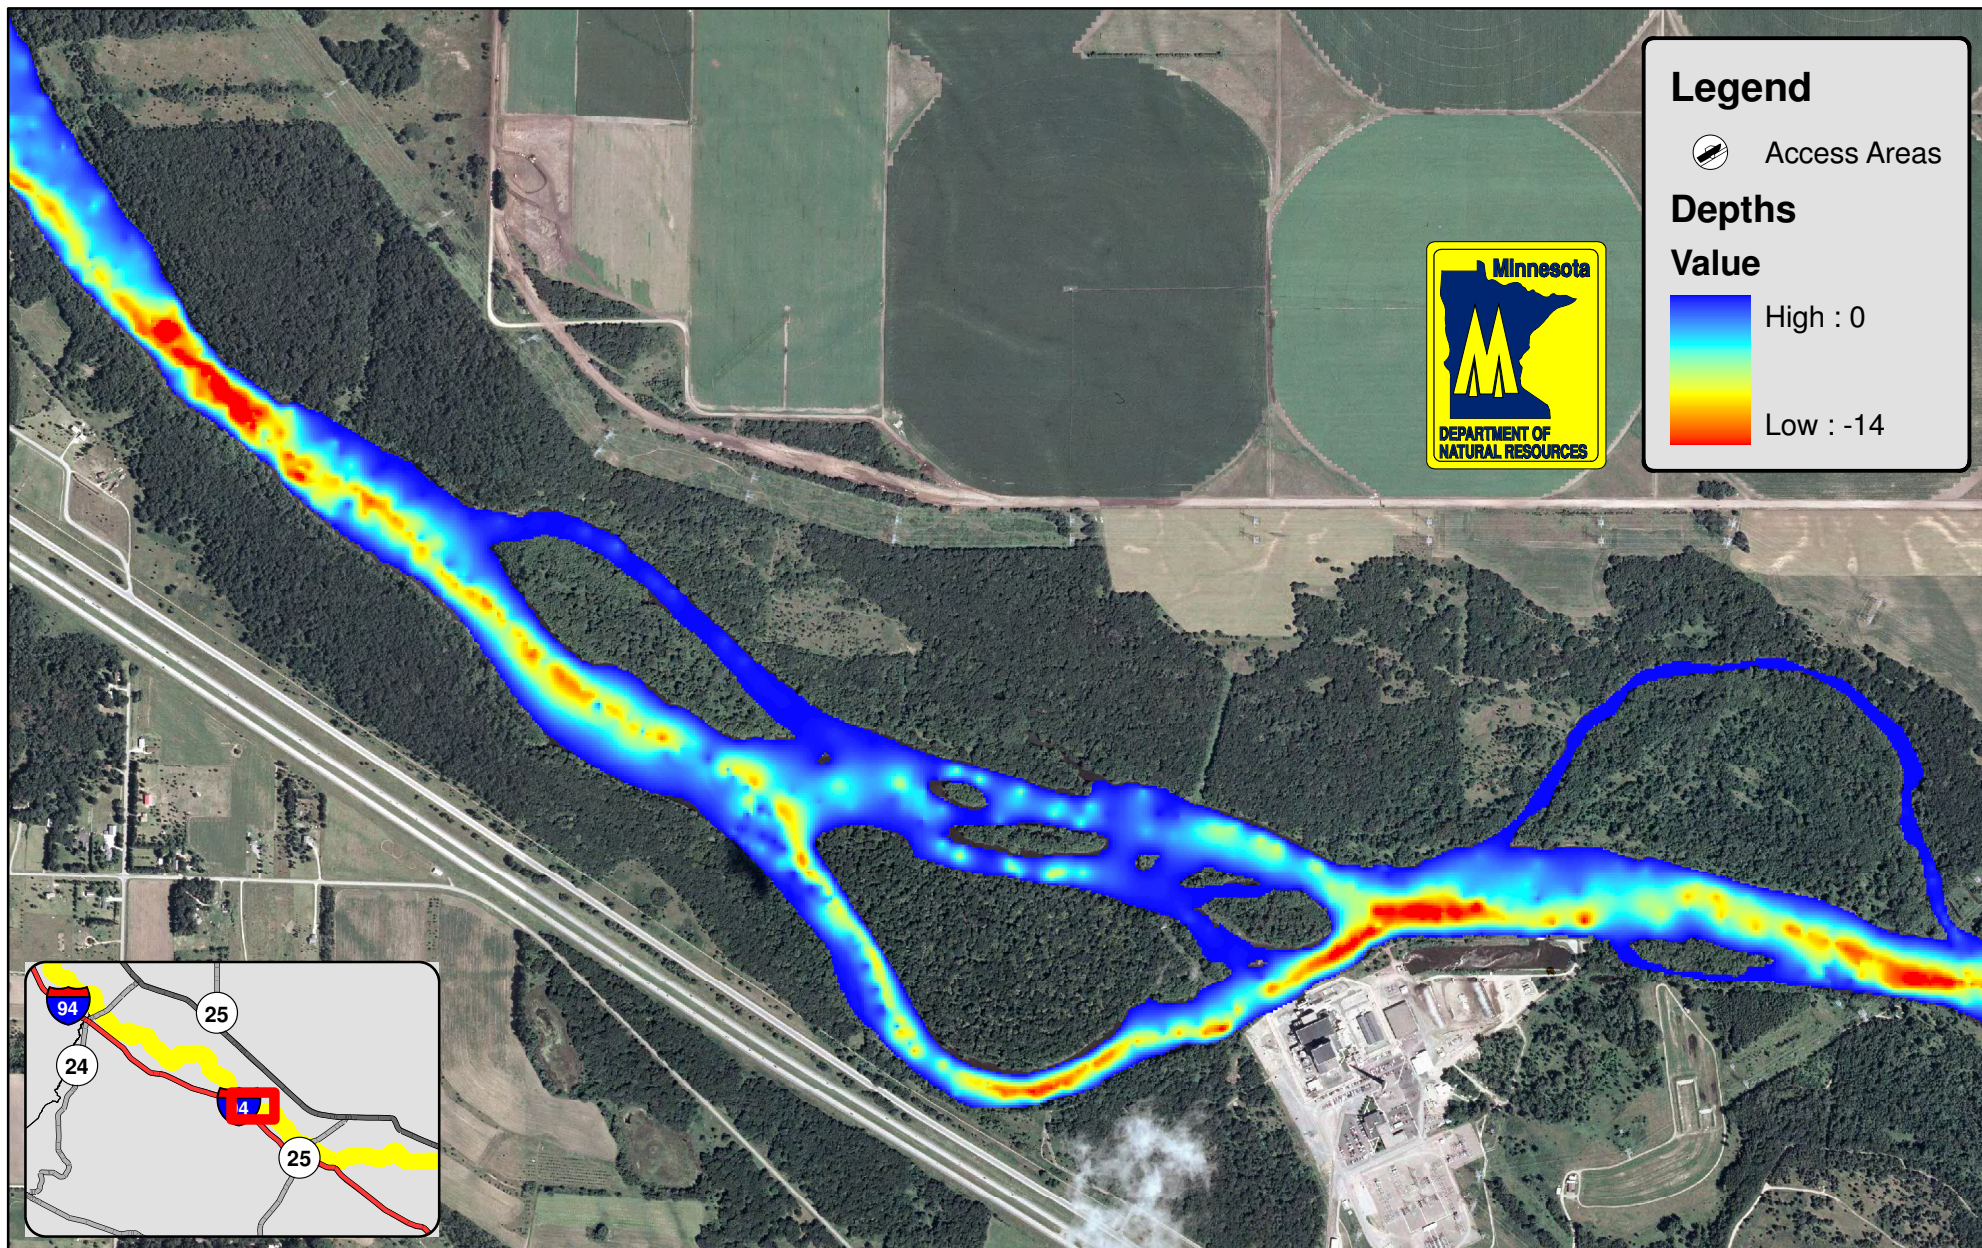

# Mississippi River Depth Map 10

0 0.2 0.4 0.8 Miles

1 inch equals 0.24 miles