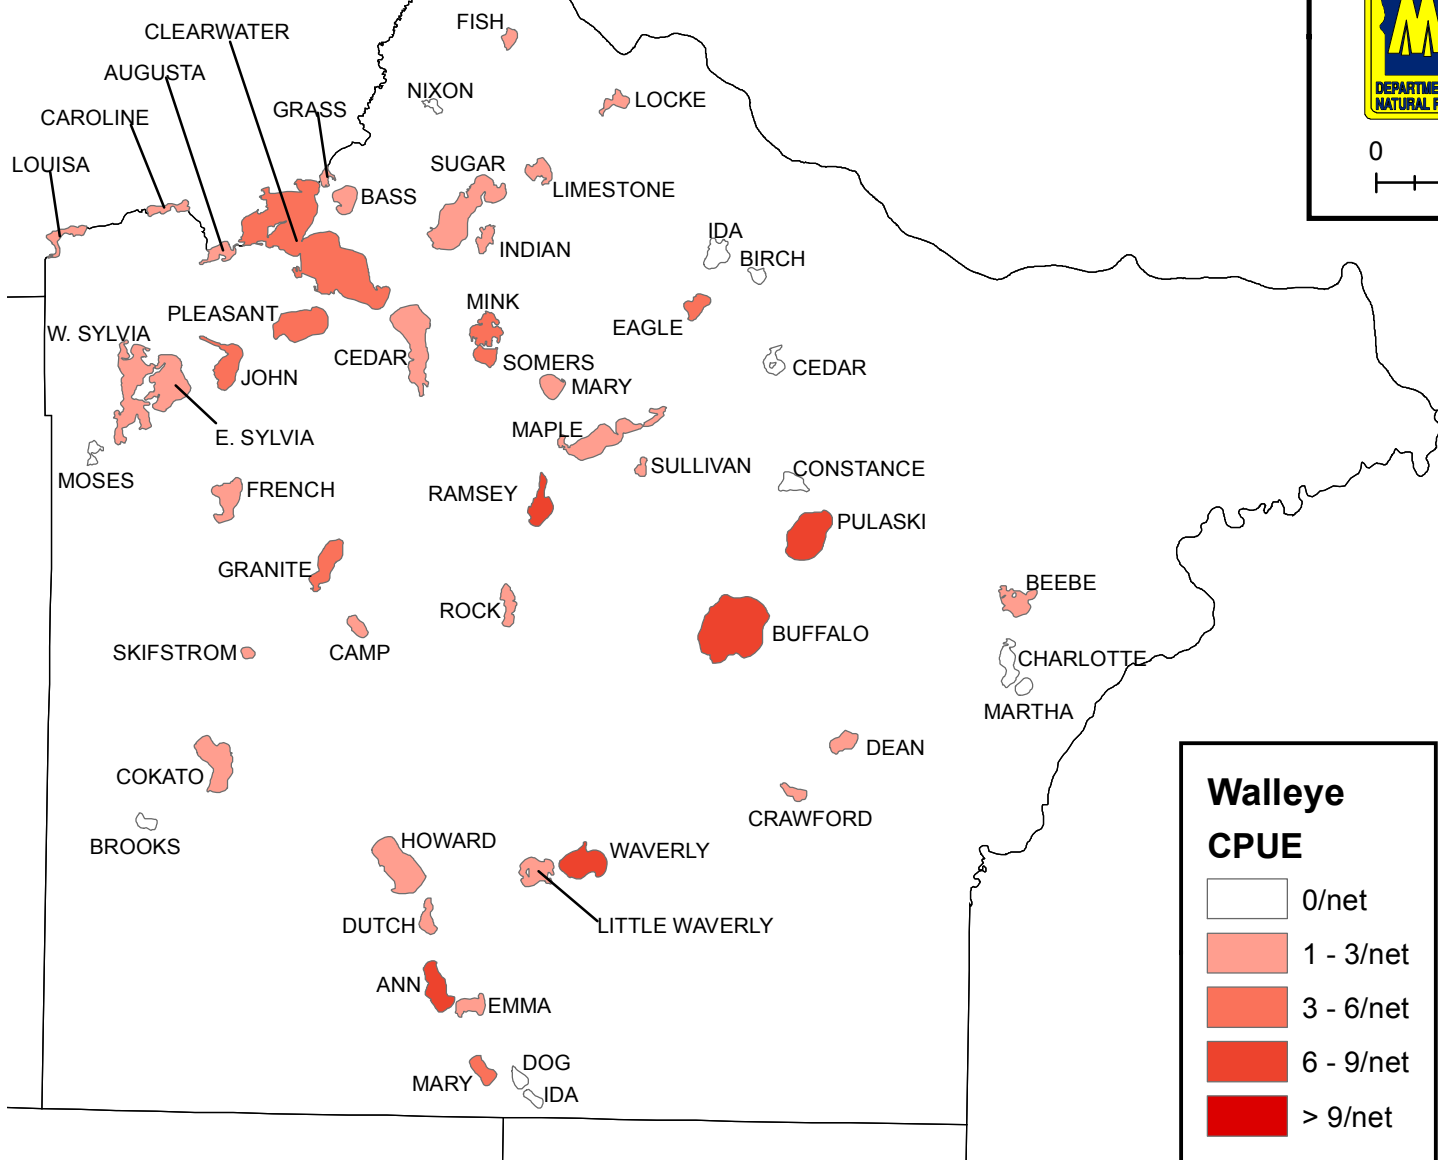

# Wright County Walleye Catch Rates

Updated 10/25/11

Map labels (Townships): CLEARWATER, AUGUSTA, GRASS, NIXON, FISH, LOCKE, CAROLINE, LOUISA, LOUISA, GRASS, BASS, SUGAR, LIMESTONE, INDIAN, IDA, BIRCH, W. SYLVIA, PLEASANT, JOHN, CEDAR, MINK, SOMERS, MARY, EAGLE, CEDAR, MOSES, FRENCH, RAMSEY, MAPLE, SULLIVAN, CONSTANCE, PULASKI, GRANITE, ROCK, BEEBE, SKIFSTROM, CAMP, BUFFALO, CHARLOTTE, MARTH, COKATO, DEAN, BROOKS, HOWARD, WAWERLY, CRAWFORD, DUTCH, LITTLE WAWERLY, ANN, EMMA, MARY, DOG, IDA