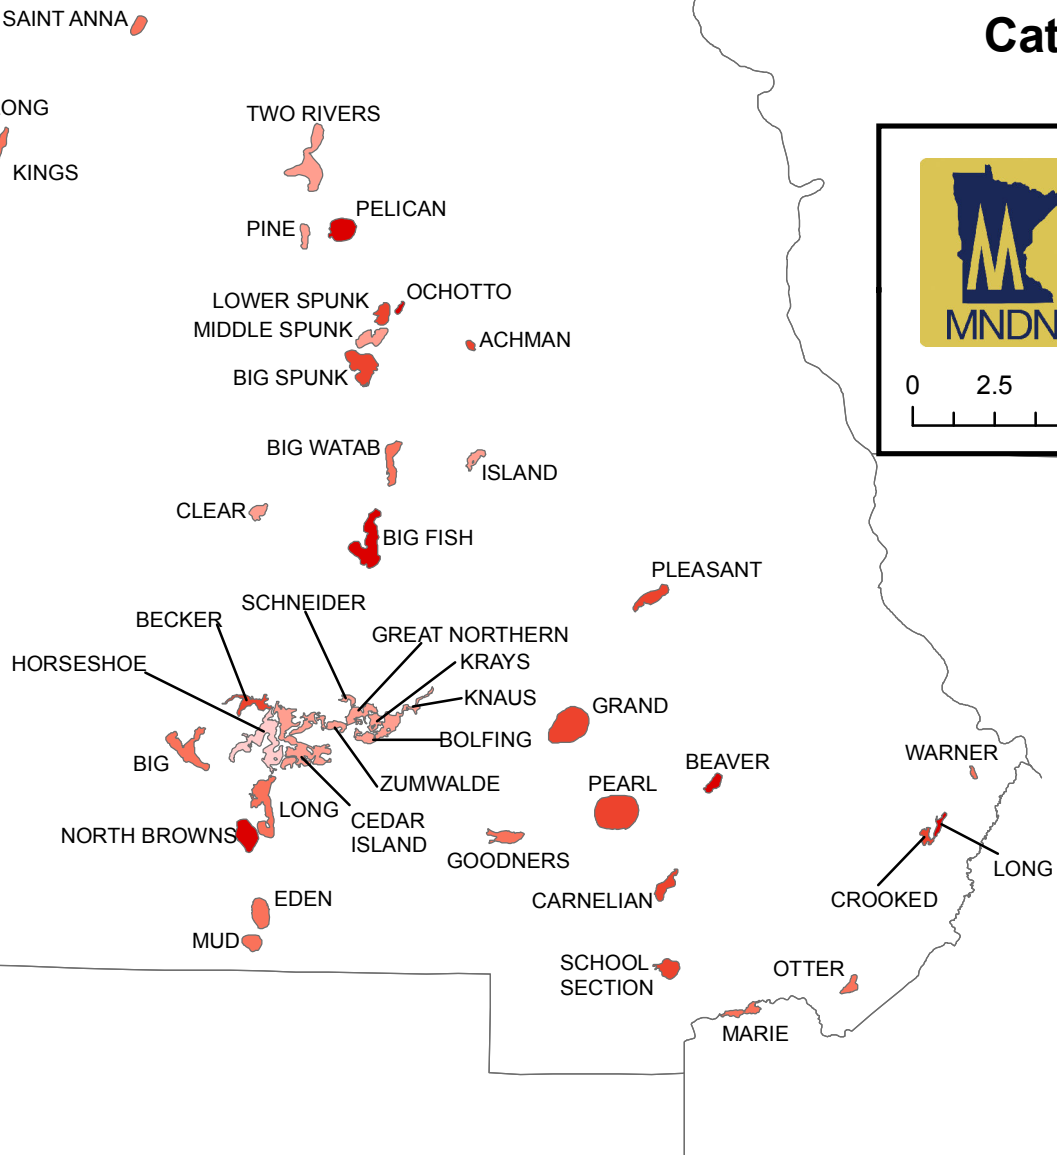

# Stearns County Northern Pike Catch Rates

Updated 5/22/15