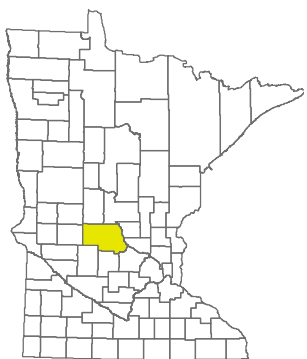

Stearns County Bluegill Catch Rates

Updated 5/22/15