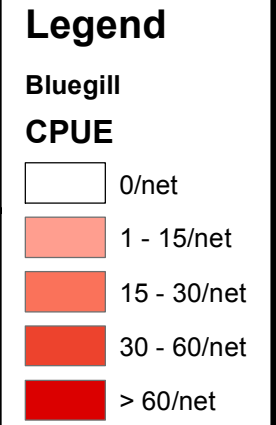

Stearns County Bluegill Catch Rates

Updated 5/22/15