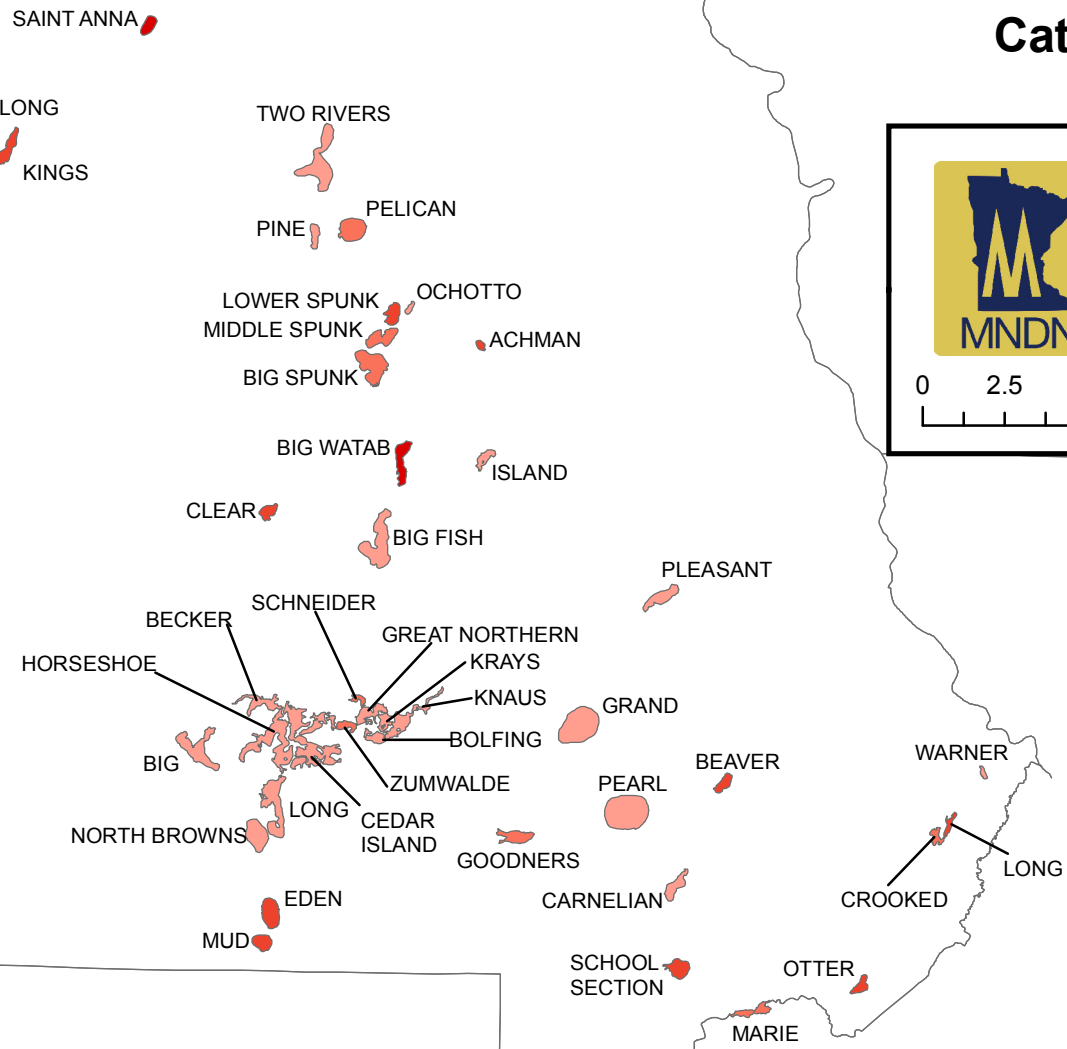

Stearns County Bluegill Catch Rates

Updated 5/22/15