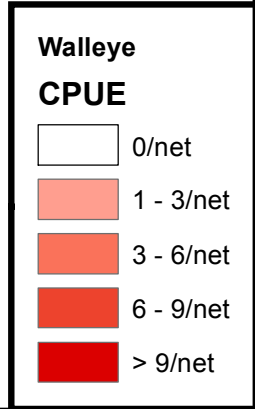

Sherburne County Walleye Catch Rates

Updated 10/25/11