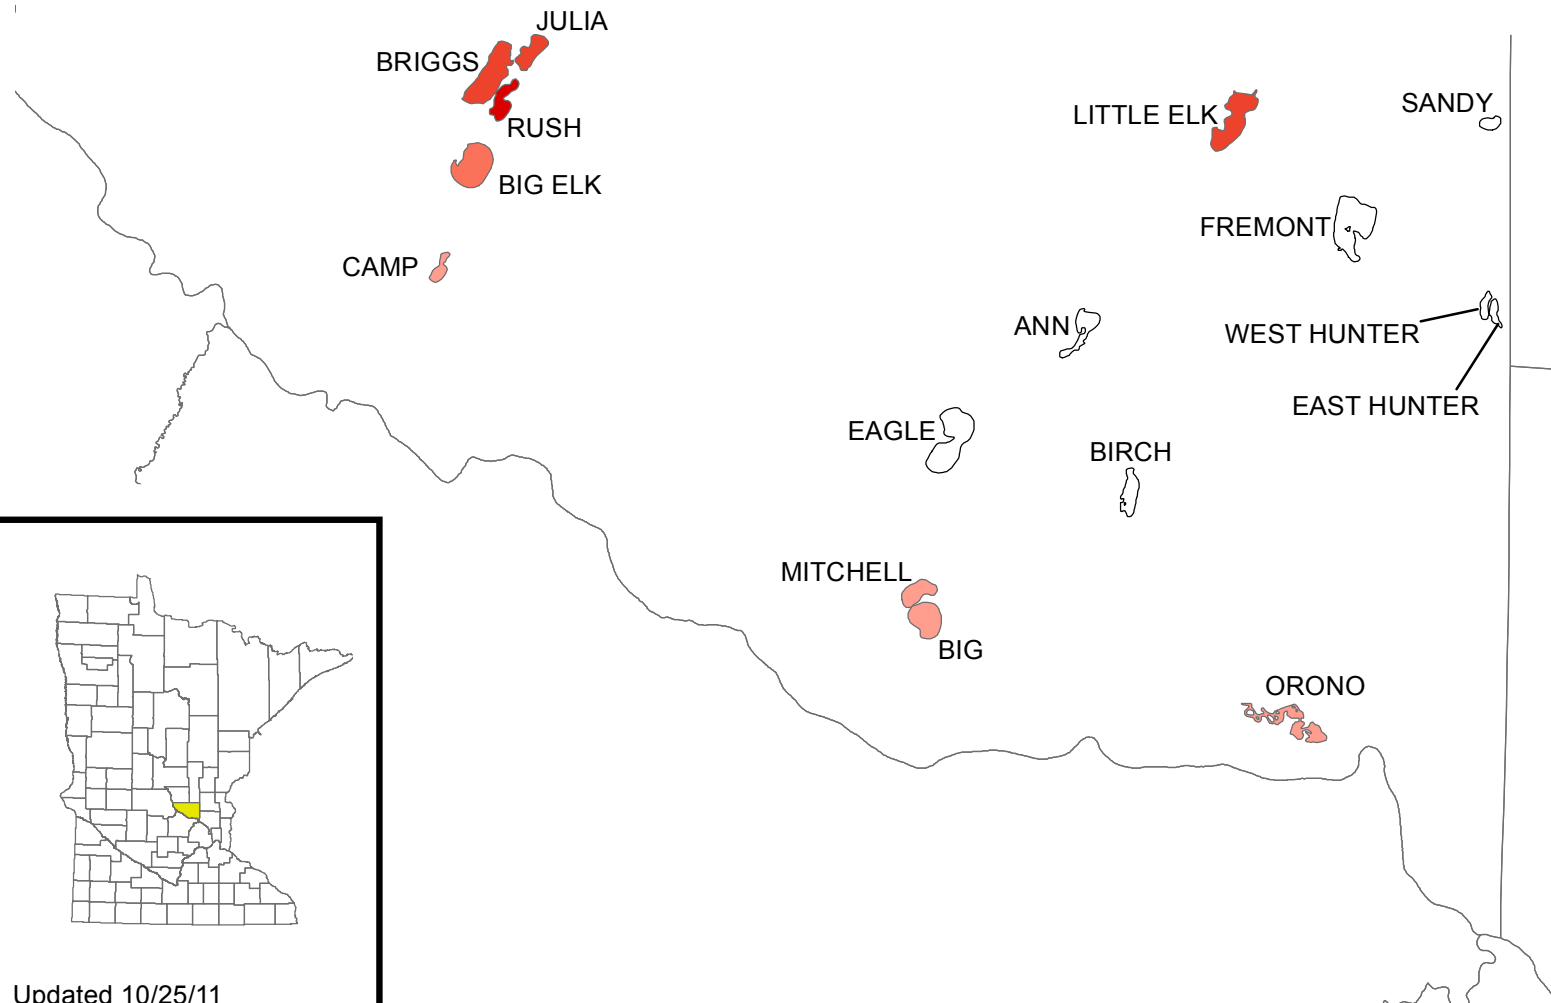

Sherburne County Walleye Catch Rates

Updated 10/25/11