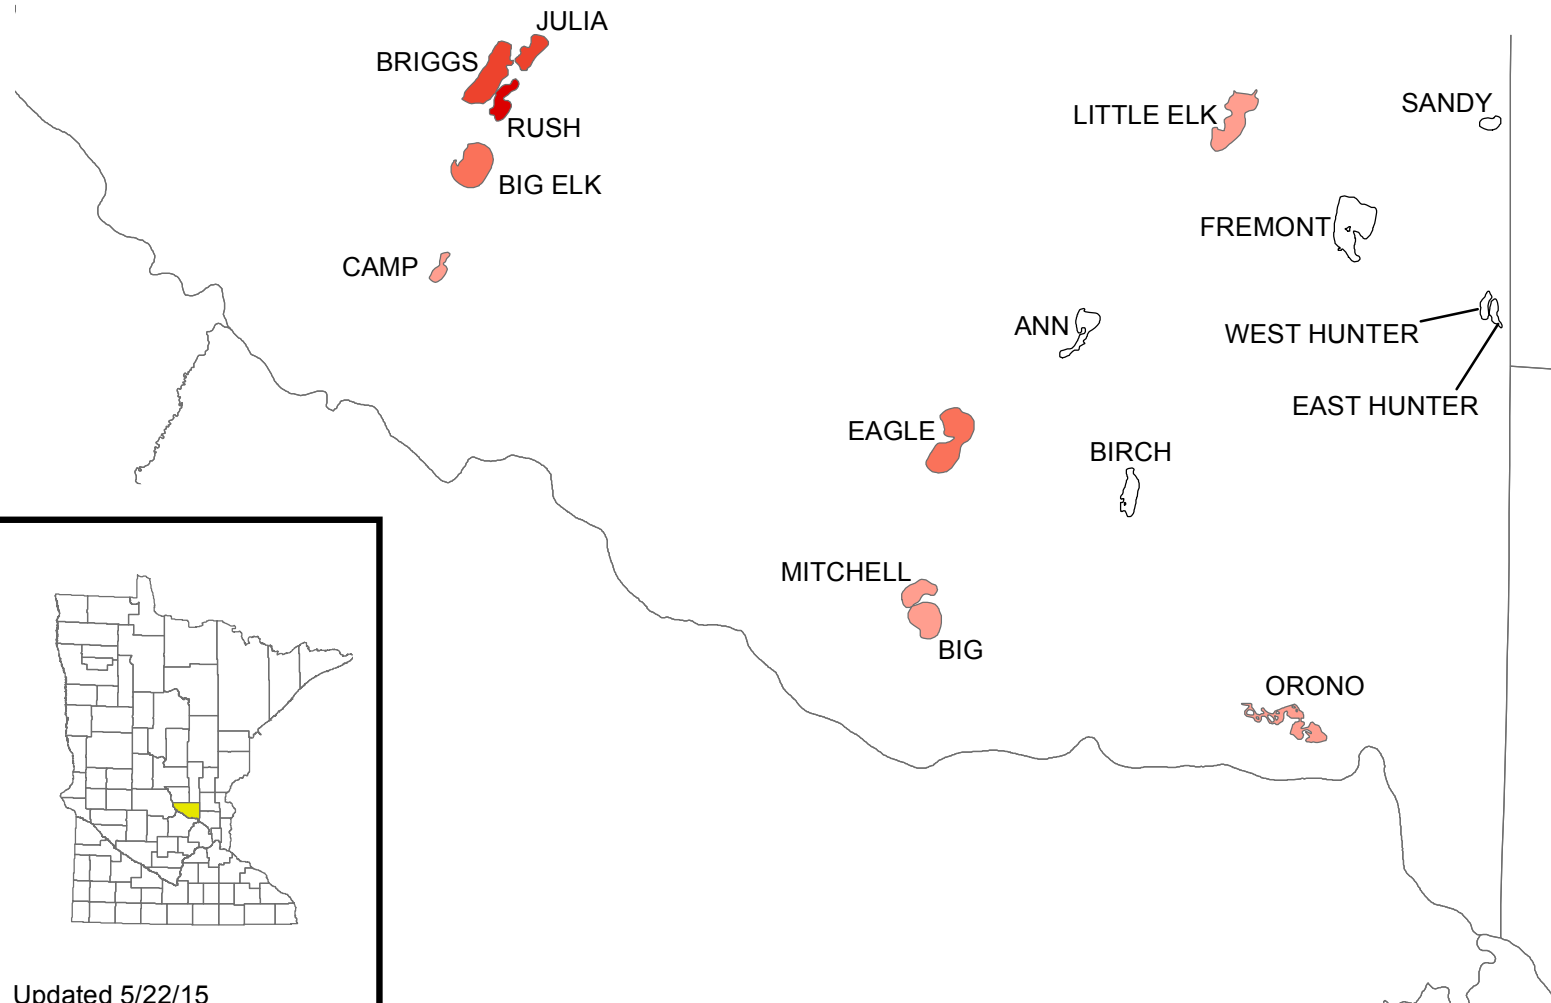

# Sherburne County Walleye Catch Rates

Updated 5/22/15