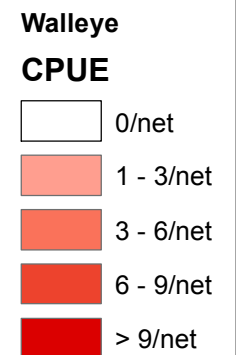

# Sherburne County Walleye Catch Rates

Updated 5/22/15