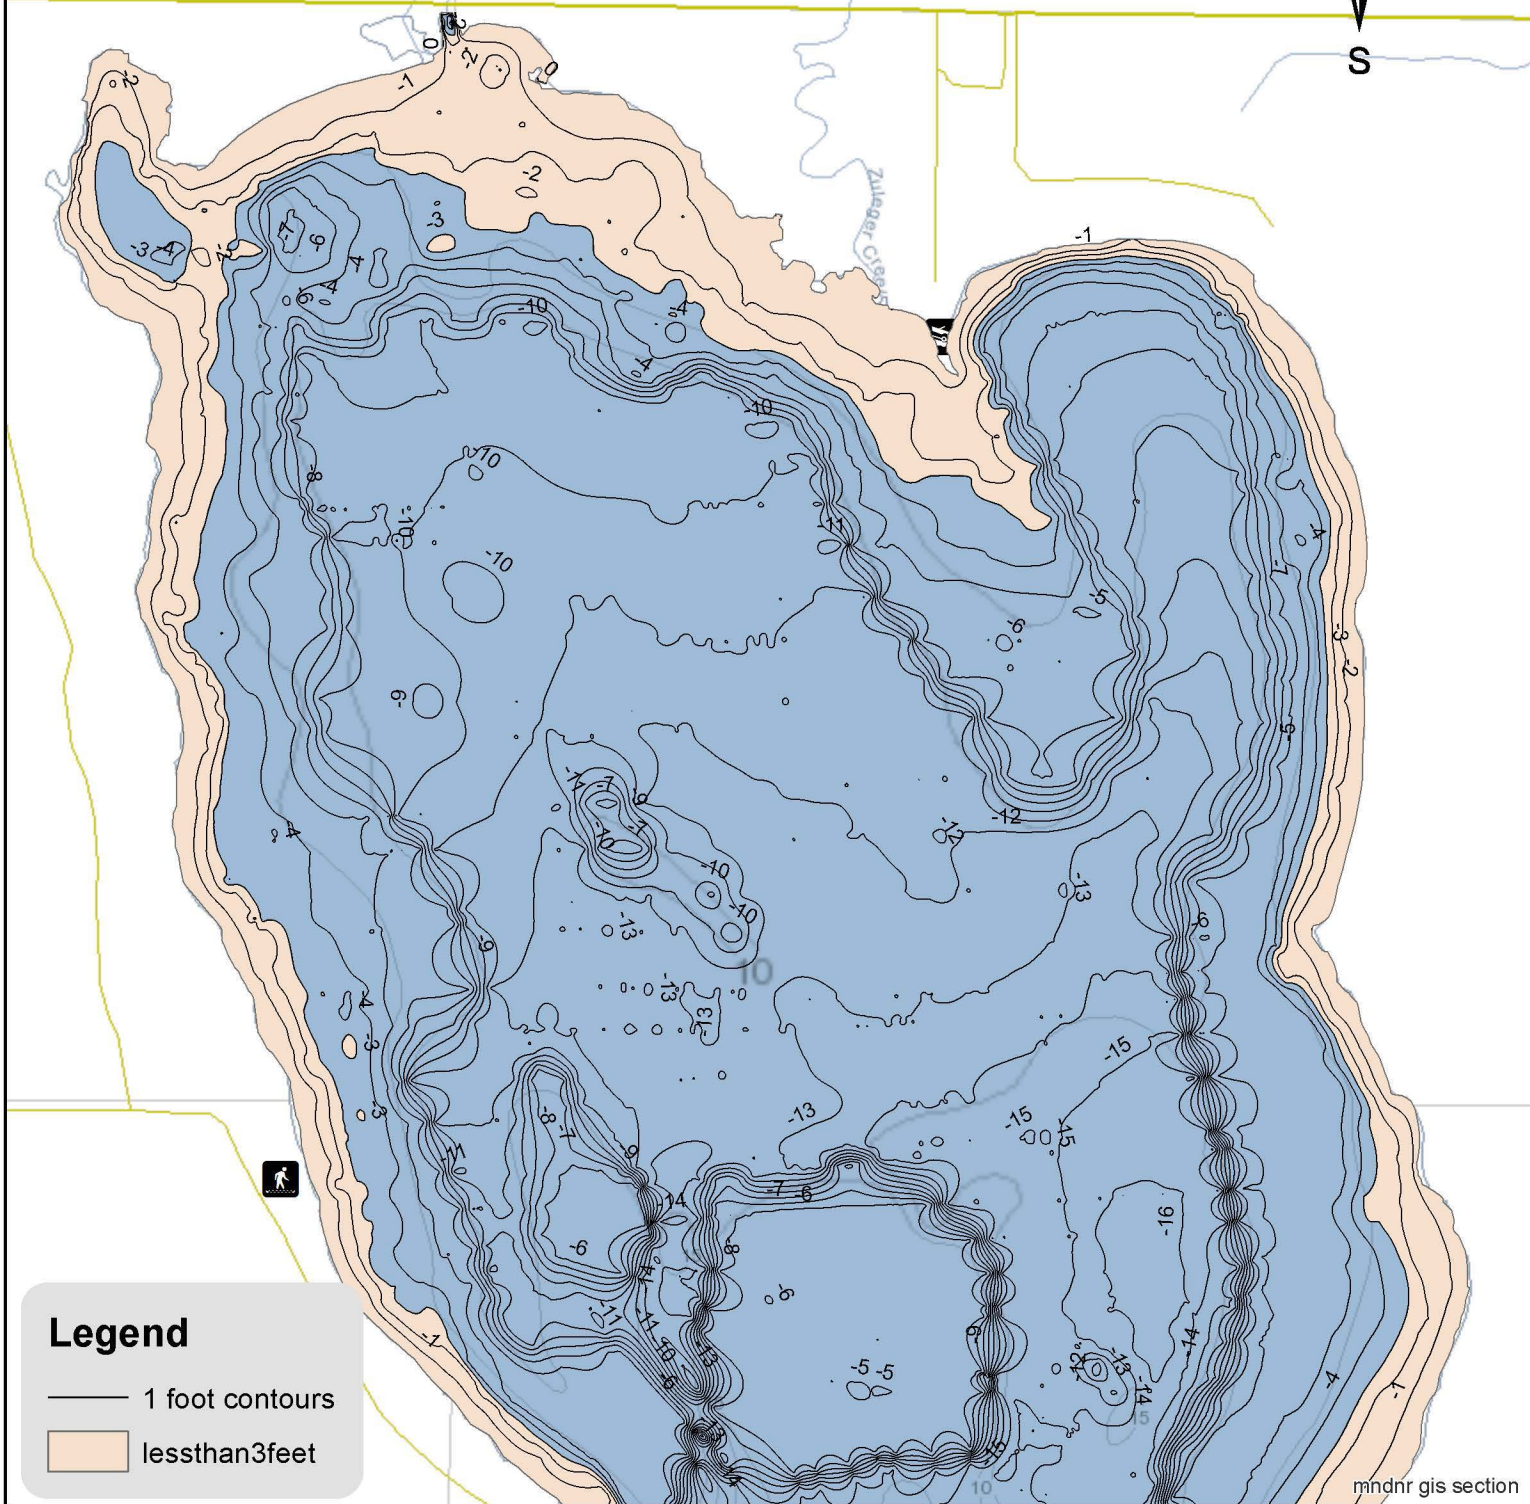

Little Rock Lake

Little Rock Lake - 1,310 Acres
Estimate 3ft Drawdown - 1,071 Acres
Exposed Estimate - 239 Acres - Area less than three feet
Area less than 15 feet deep - 1,281 Acres
Map created May 2016 using Lowrance Bio-Base
MNDNR- 2016

Legend

- 1 foot contours
- less than 3 feet

0 0.1 0.2 0.4 Miles

Map 1A- Upper Little Rock Lake

mndnr gis section