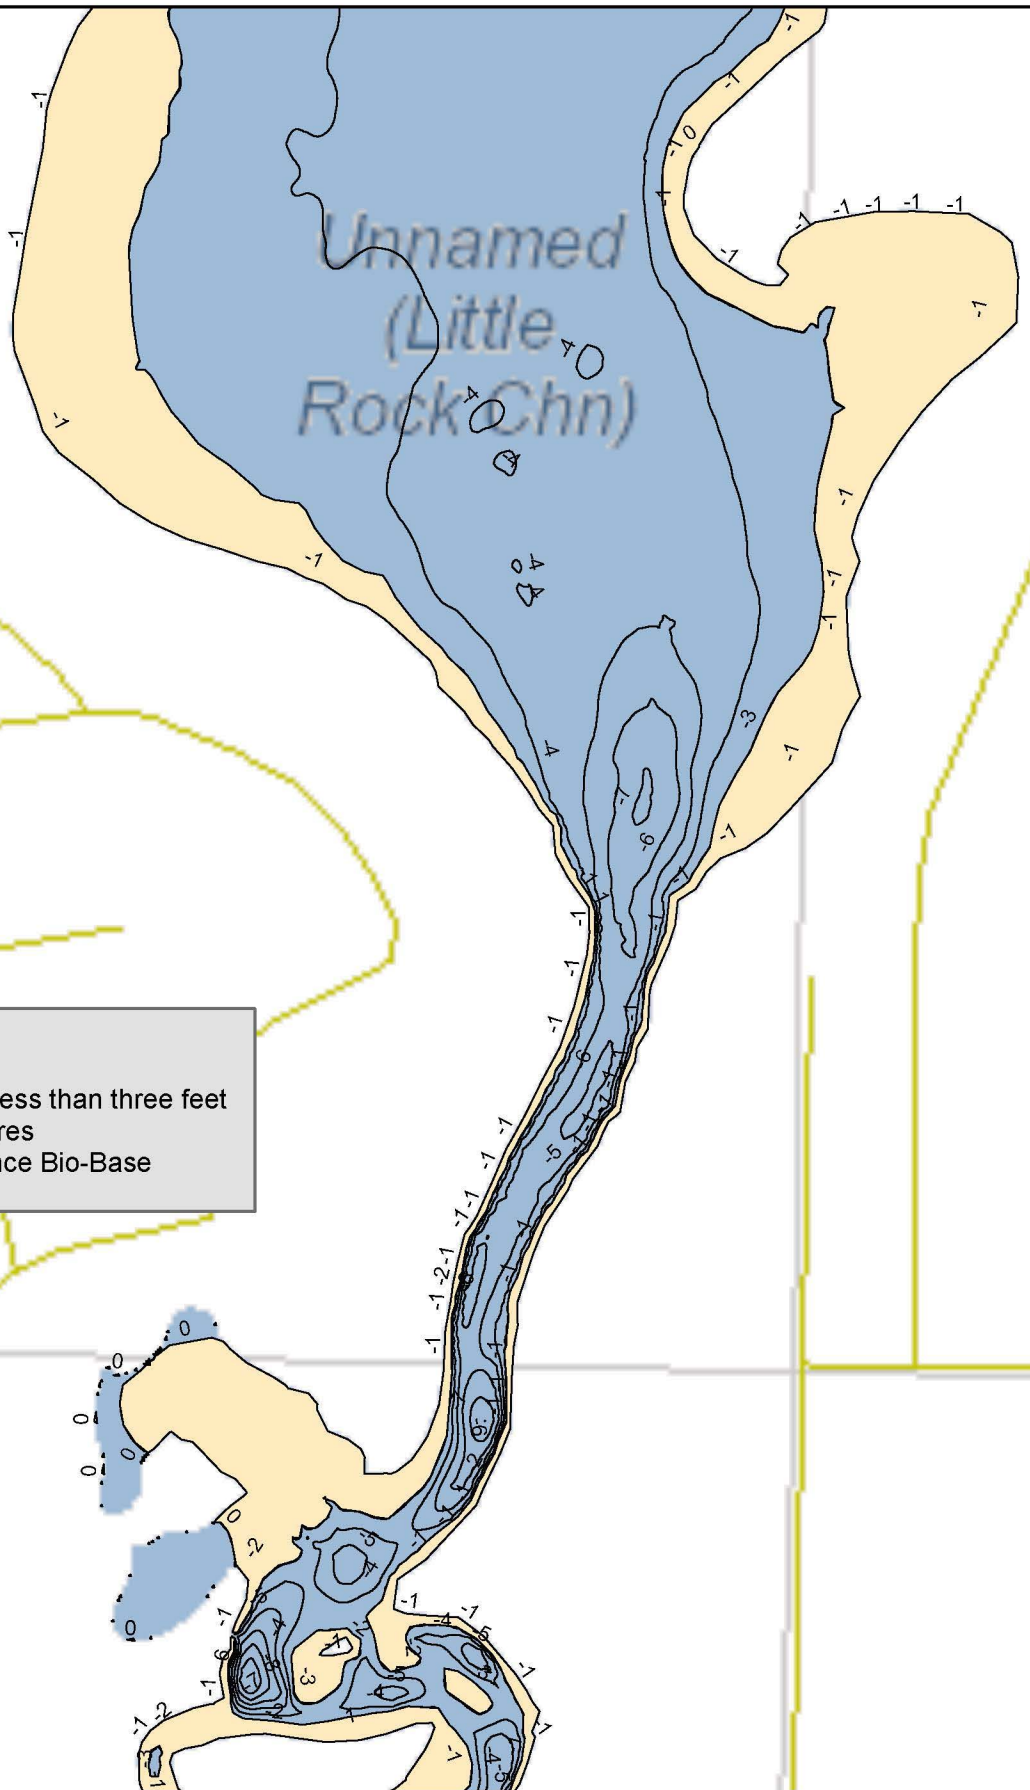

Little Rock Lake - Lower Basin

Little Rock Lower Basin - 157 Acres
Estimate 3ft Drawdown - 90 Acres
Exposed Estimate - 67 Acres - Area less than three feet
Area less than 15 feet deep - 157 Acres
Map created May 2016 using Lowrance Bio-Base
MNDNR- 2016

Legend

- 1 foot contours
- Less than three feet

0 0.0375 0.075 0.15 Miles

Map 2B Lower Basin South